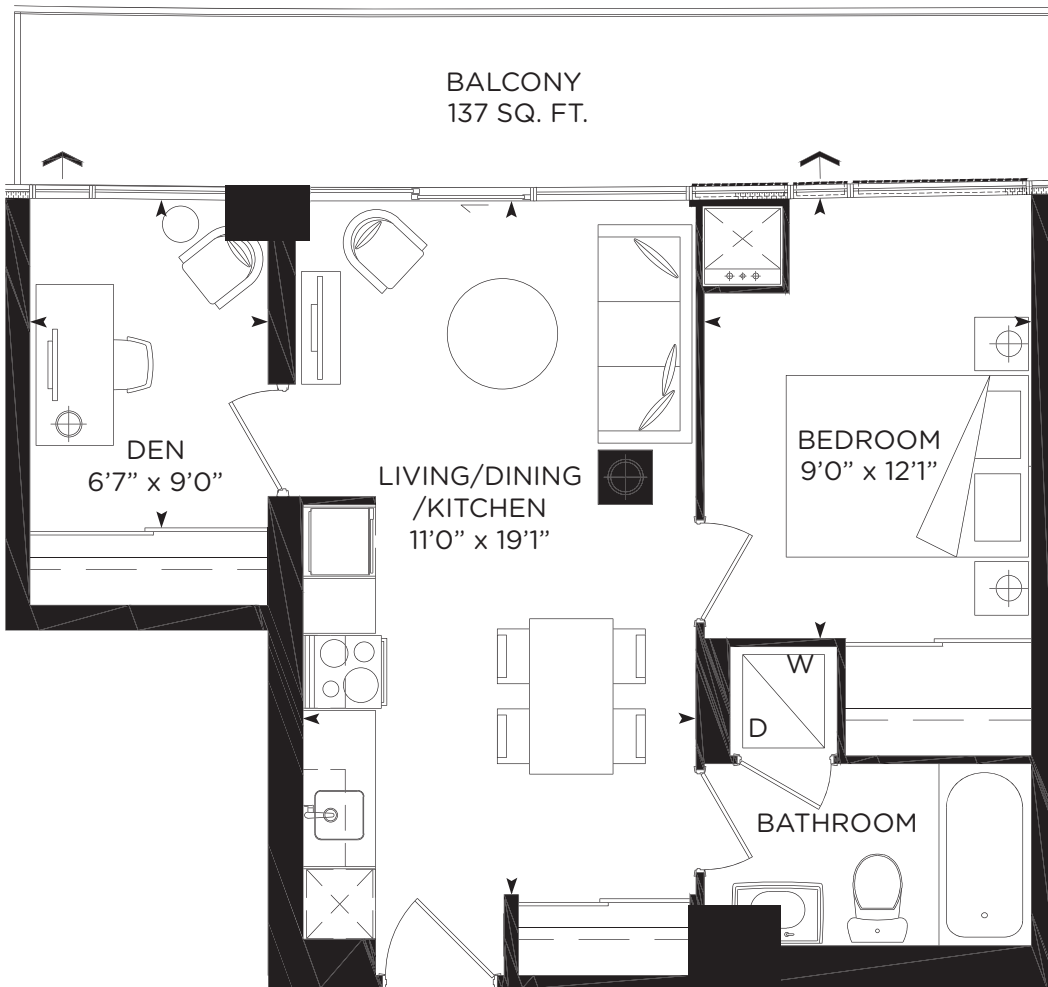

PP1 1 bedroom + den

550 SQ. FT. + 137 SQ. FT. BALCONY = 687 SQ. FT. TOTAL LIVING SPACE

FLOORS 6-11

All dimensions and specifications are approximate. Certain plans are reverse or mirror image. Balcony square footages are estimated and may vary from that stated. Please see Sales Representative for details. Furniture not included. Refer to key plan for unit location and orientation. E. & O.E.