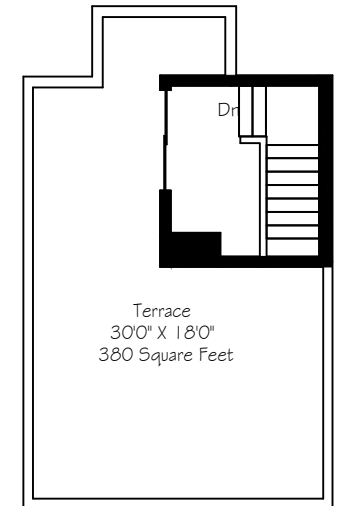

# 105 Beaver Avenue

Measurements and Calculations are approximate.  
To be used as guidelines only  
[www.measuredup.ca](http://www.measuredup.ca)

Lower Level  
728 Square Feet

Main Floor  
715 Square Feet

Second Floor  
753 Square Feet

Third Floor  
753 Square Feet

Rooftop Terrace  
128 Square Feet