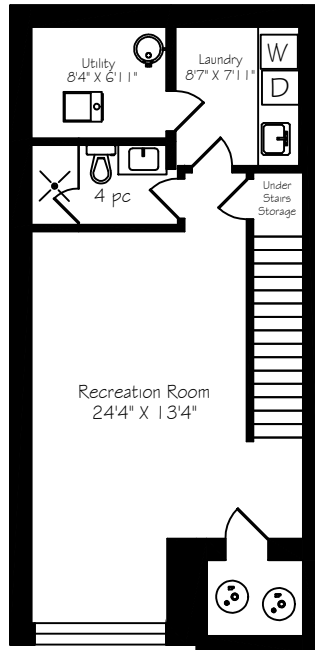

# 105 Beaver Avenue

Measurements and Calculations are approximate.  
To be used as guidelines only  
[www.measuredup.ca](http://www.measuredup.ca)

Lower Level  
728 Square Feet

Main Floor  
715 Square Feet

Second Floor  
753 Square Feet

Third Floor  
753 Square Feet

Rooftop Terrace  
128 Square Feet