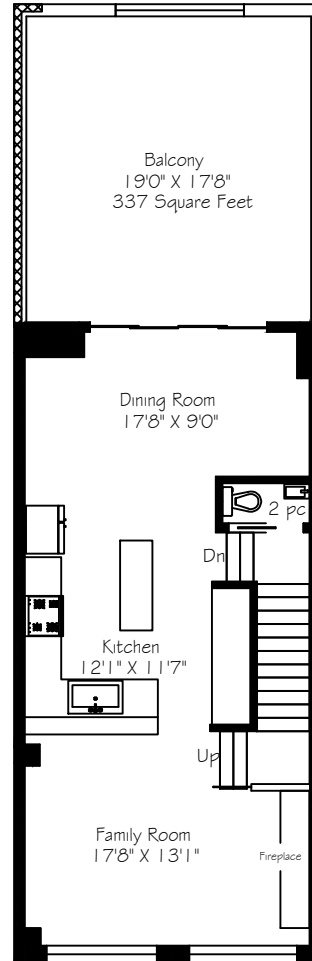

# 105 Beaver Avenue

Measurements and Calculations are approximate.  
To be used as guidelines only  
[www.measuredup.ca](http://www.measuredup.ca)

Lower Level  
728 Square Feet

Main Floor  
715 Square Feet

Second Floor  
753 Square Feet

Third Floor  
753 Square Feet

Rooftop Terrace  
128 Square Feet