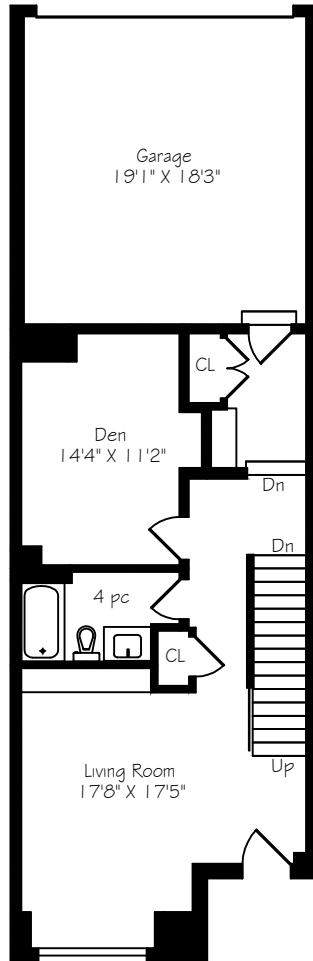

# 105 Beaver Avenue

Measurements and Calculations are approximate.  
To be used as guidelines only  
[www.measuredup.ca](http://www.measuredup.ca)

Lower Level  
728 Square Feet

Main Floor  
715 Square Feet

Second Floor  
753 Square Feet

Third Floor  
753 Square Feet

Rooftop Terrace  
128 Square Feet