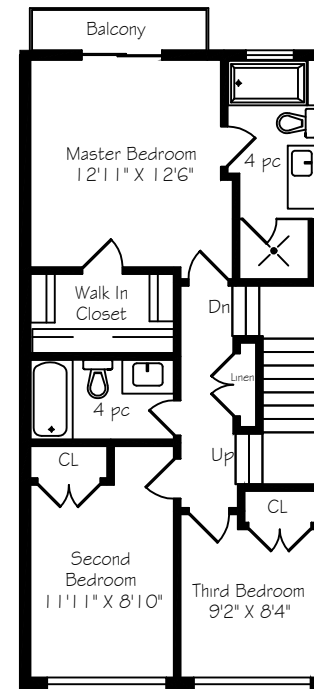

# 105 Beaver Avenue

Measurements and Calculations are approximate.  
To be used as guidelines only  
[www.measuredup.ca](http://www.measuredup.ca)

Lower Level  
728 Square Feet

Main Floor  
715 Square Feet

Second Floor  
753 Square Feet

Third Floor  
753 Square Feet

Rooftop Terrace  
128 Square Feet