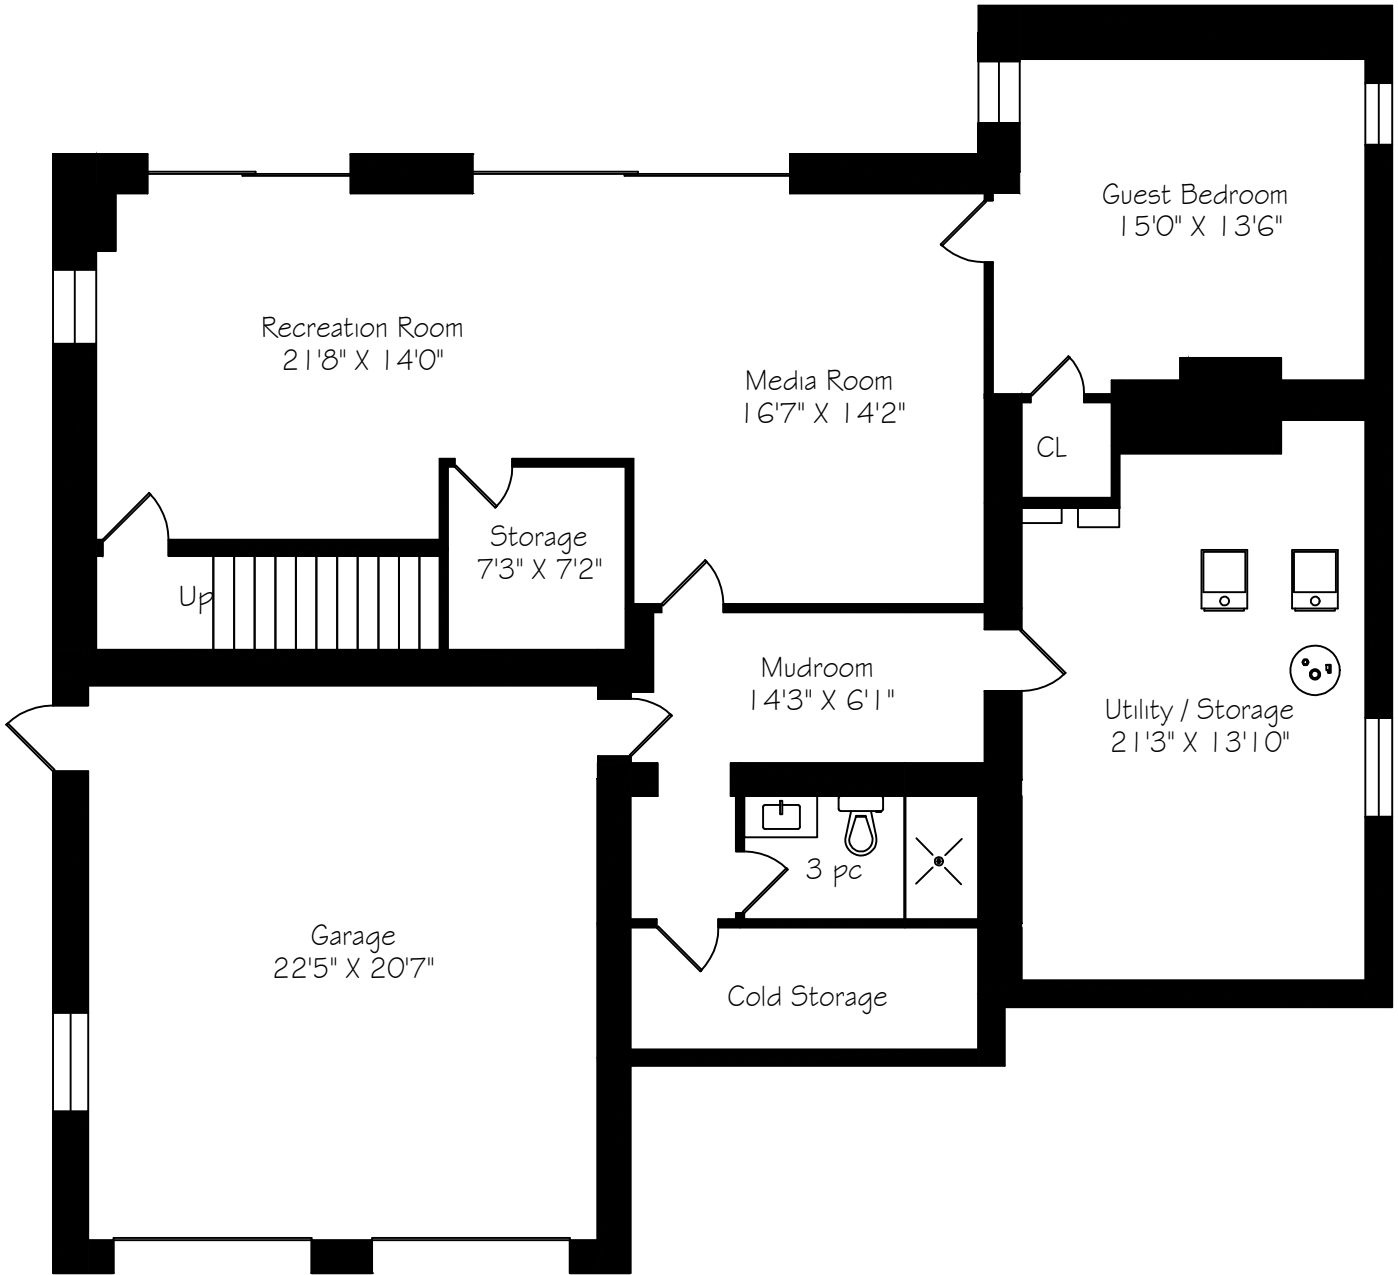

1266 Minaki Road

Main Floor
2113 Square Feet

Measurements and Calculations are approximate
To be used as guidelines only

Second Floor
1718 Square Feet

Measurements and Calculations are approximate
To be used as guidelines only

Lower Level
 1721 Square Feet

Measurements and Calculations are approximate
 To be used as guidelines only