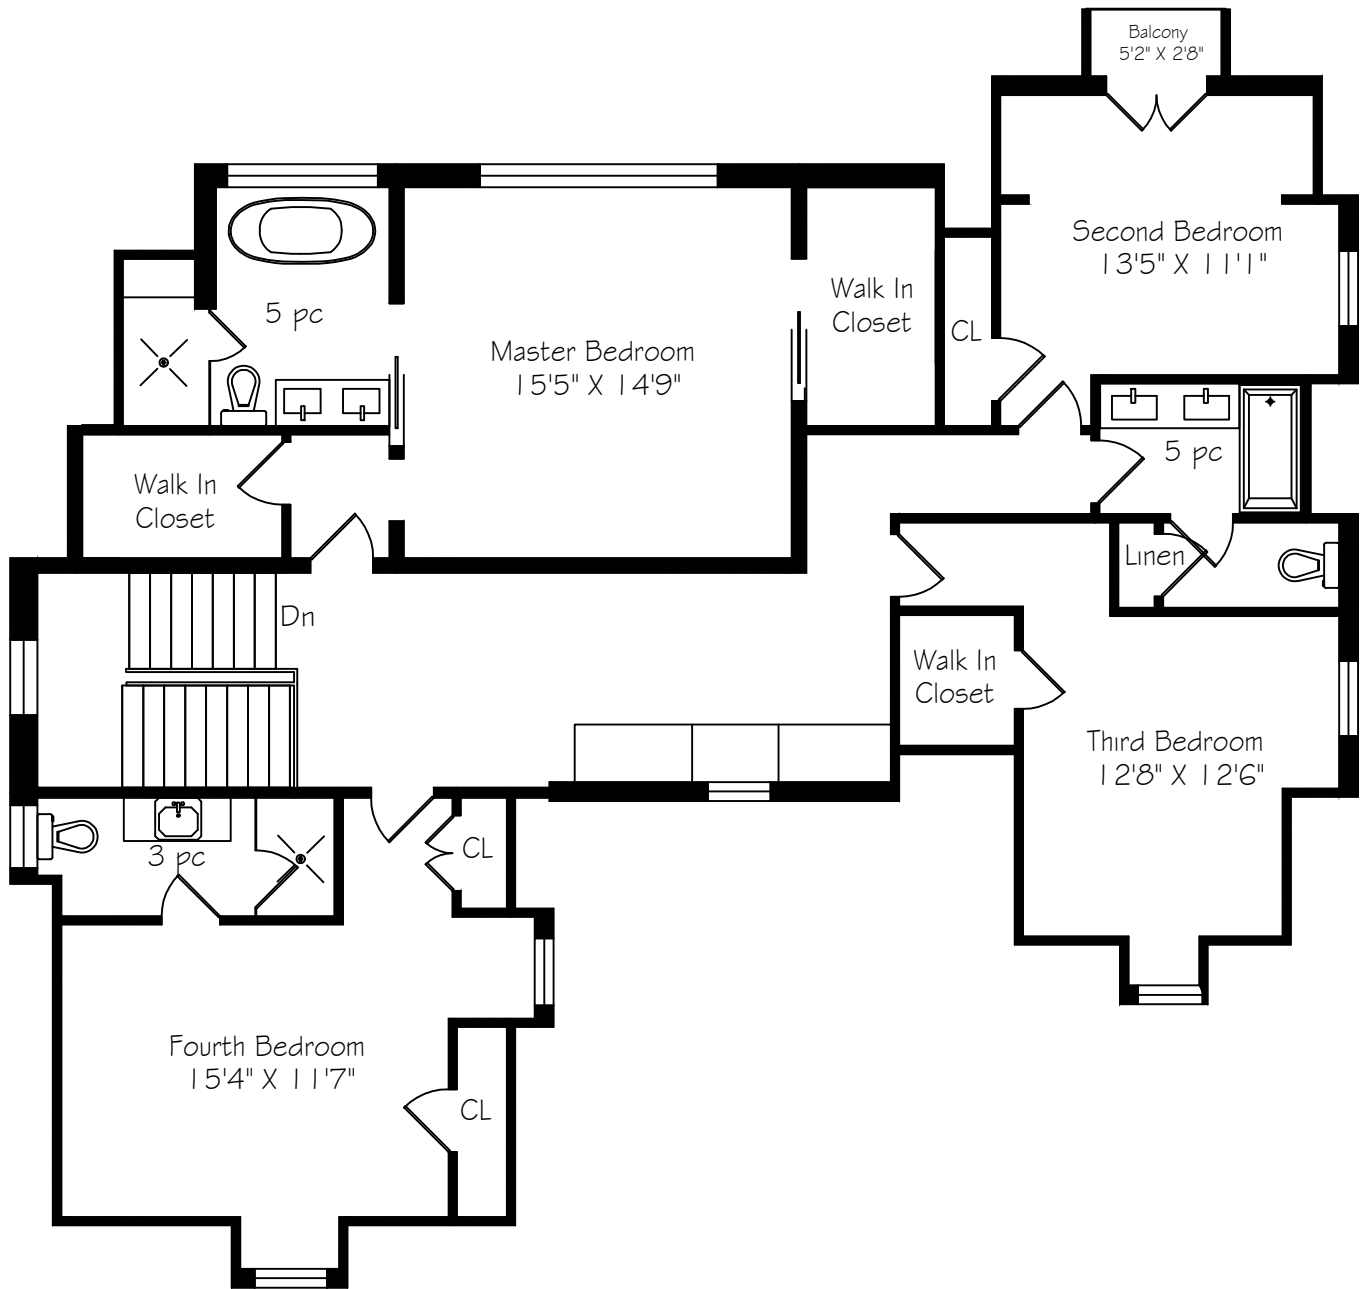

1266 Minaki Road

Main Floor
2113 Square Feet

Measurements and Calculations are approximate
To be used as guidelines only

Second Floor
1718 Square Feet

Measurements and Calculations are approximate
To be used as guidelines only

Lower Level
 1721 Square Feet

Measurements and Calculations are approximate
 To be used as guidelines only