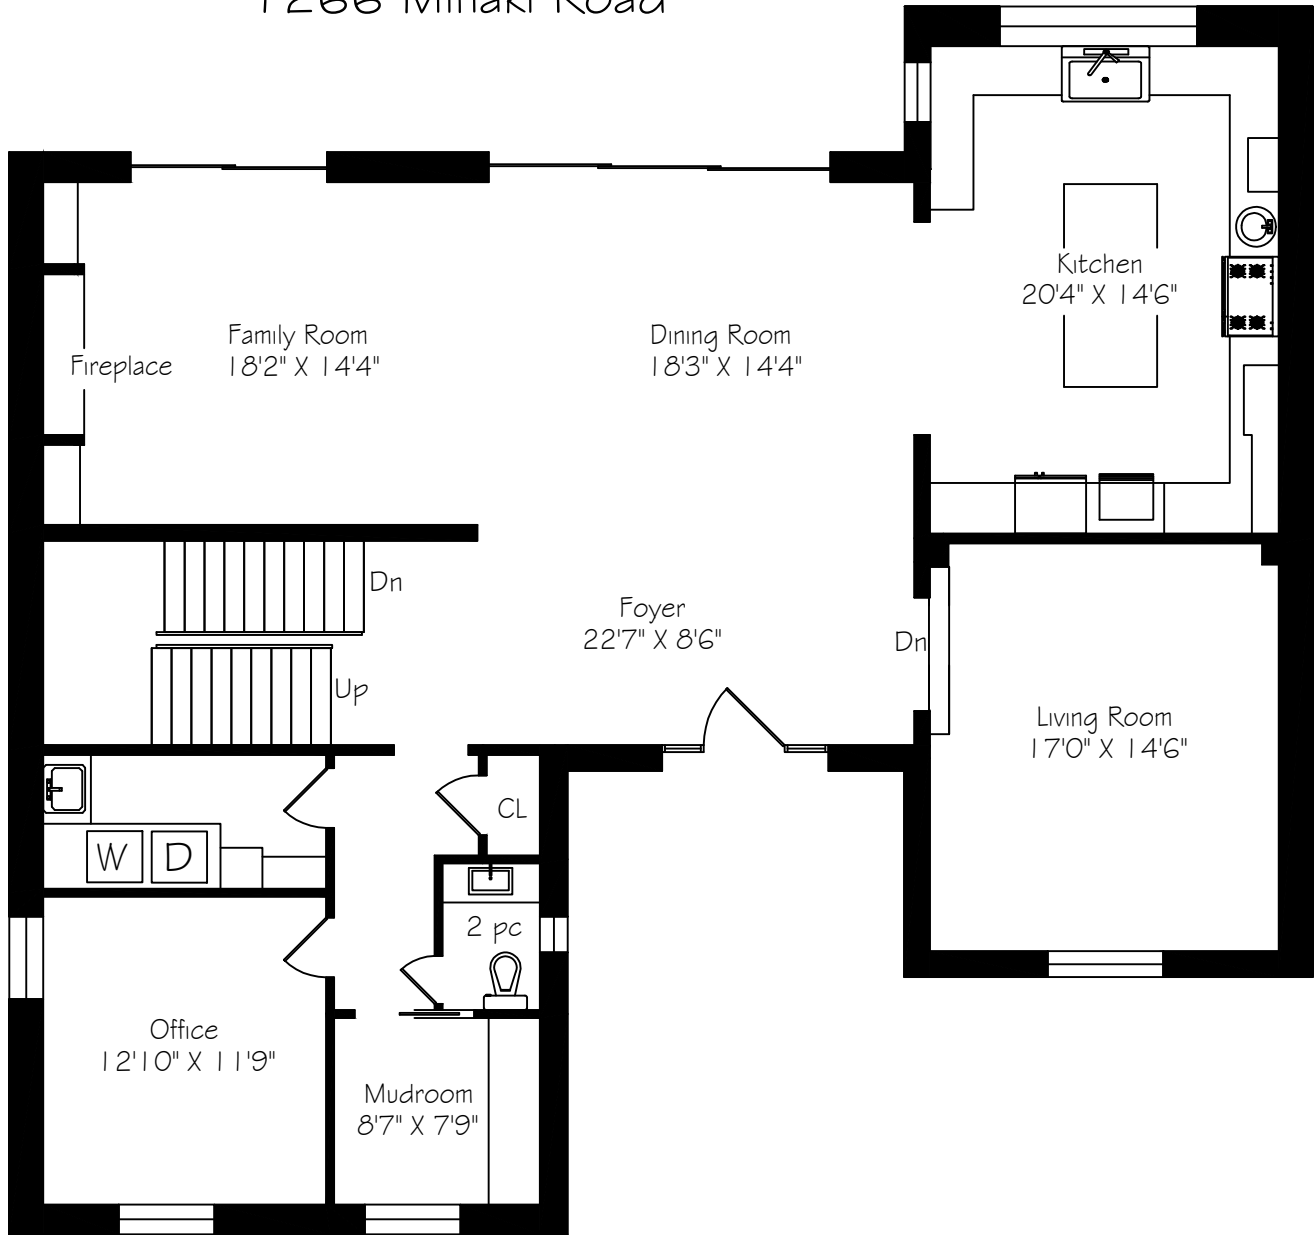

1266 Minaki Road

Main Floor
2113 Square Feet

Measurements and Calculations are approximate
To be used as guidelines only

Second Floor
1718 Square Feet

Measurements and Calculations are approximate
To be used as guidelines only

Lower Level
 1721 Square Feet

Measurements and Calculations are approximate
 To be used as guidelines only