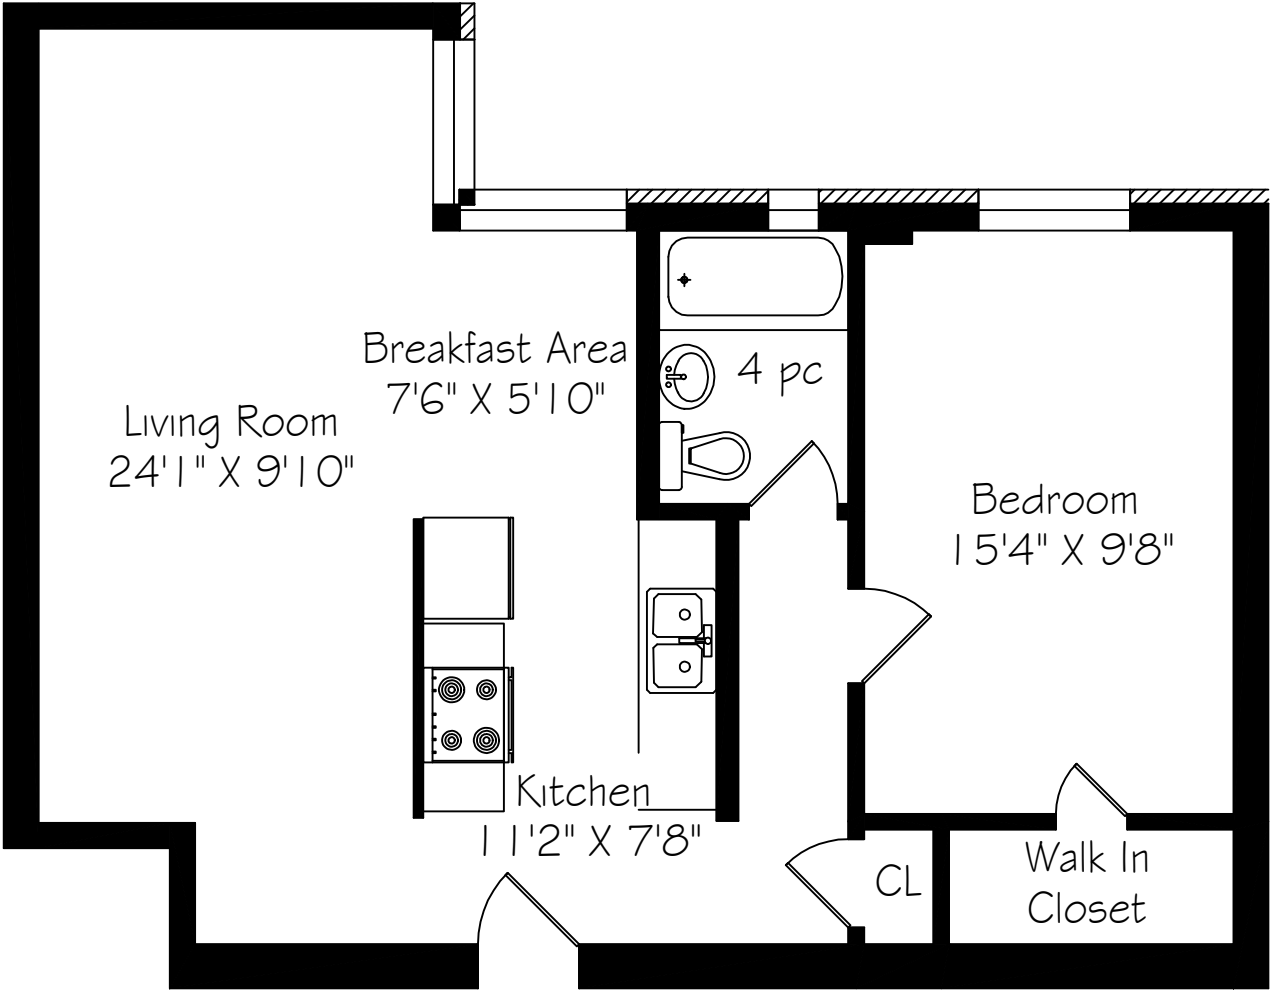

# 2550 Bathurst Street

Suite 203  
737 Square Feet

Measurements and Calculations are approximate  
To be used as guidelines only