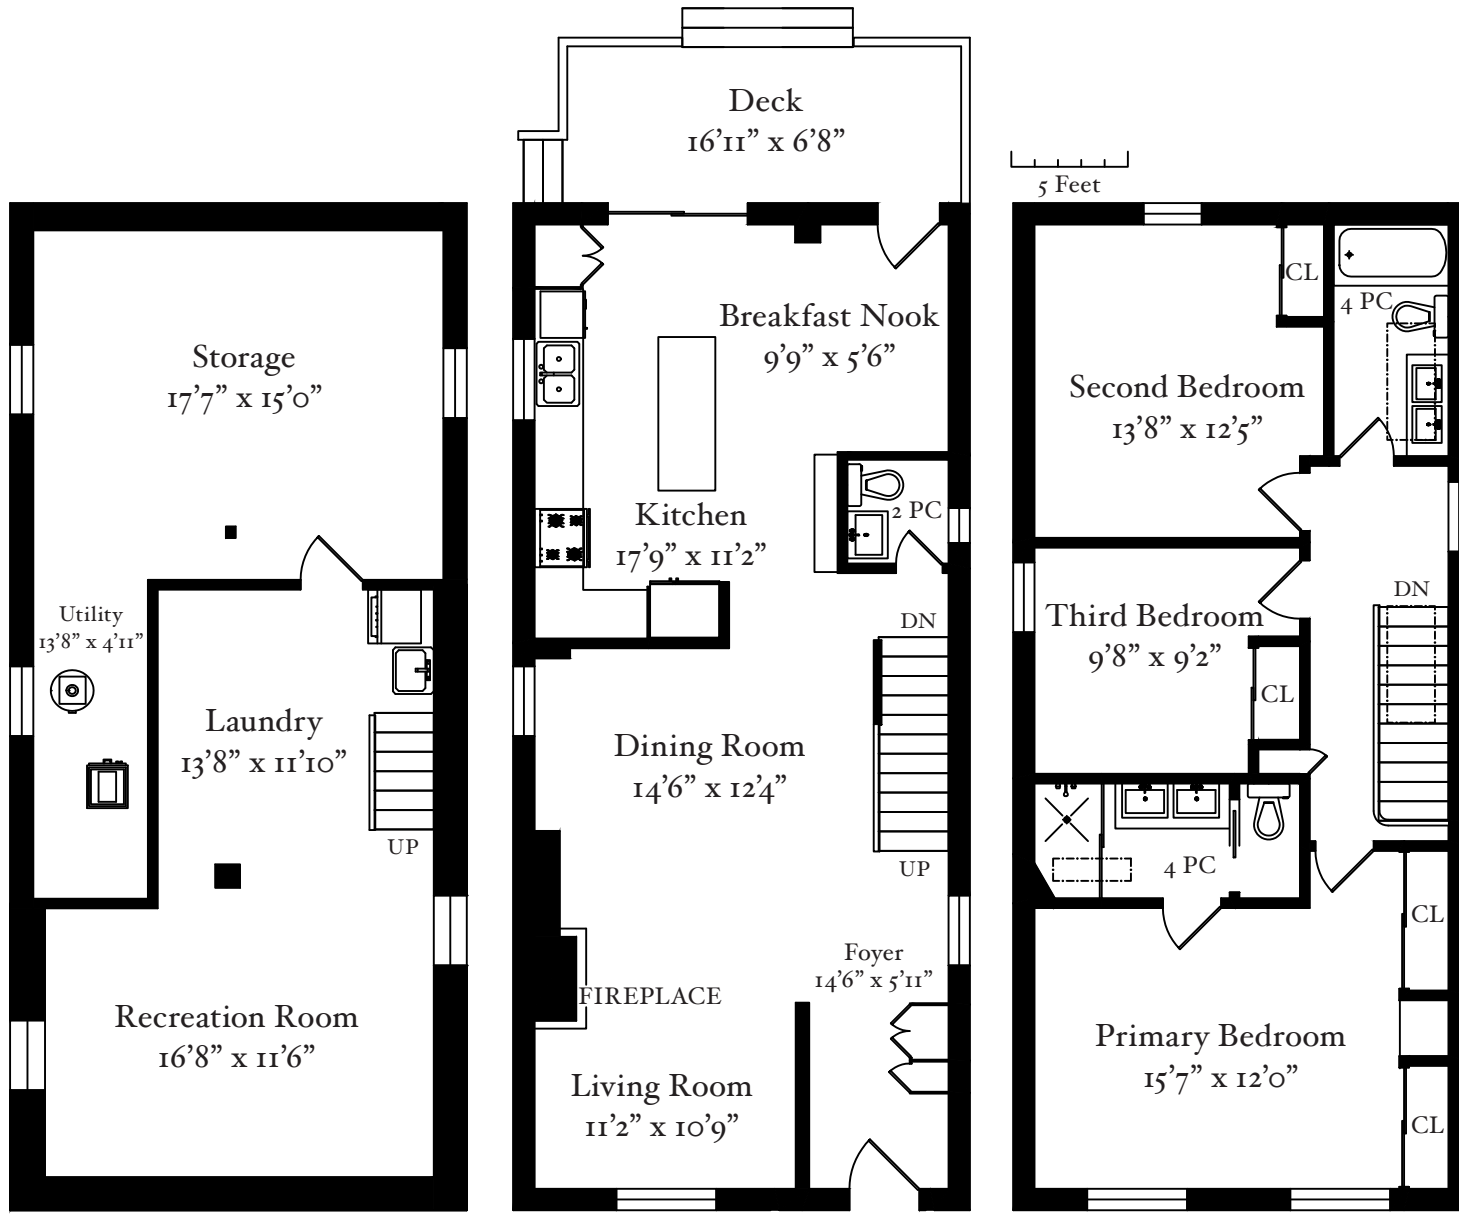

236 Silver Birch Avenue

Lower Level

Main Floor

Second Floor

FOX MARIN ASSOCIATES
 Sage - Fox Marin Associates Ltd., Brokerage
 Independently owned and operated
 2010 Yonge Street, Toronto, Ontario M4S 1Z9
 416 322 5000 | hello@foxmarin.ca | foxmarin.ca
 For illustrative purposes only.