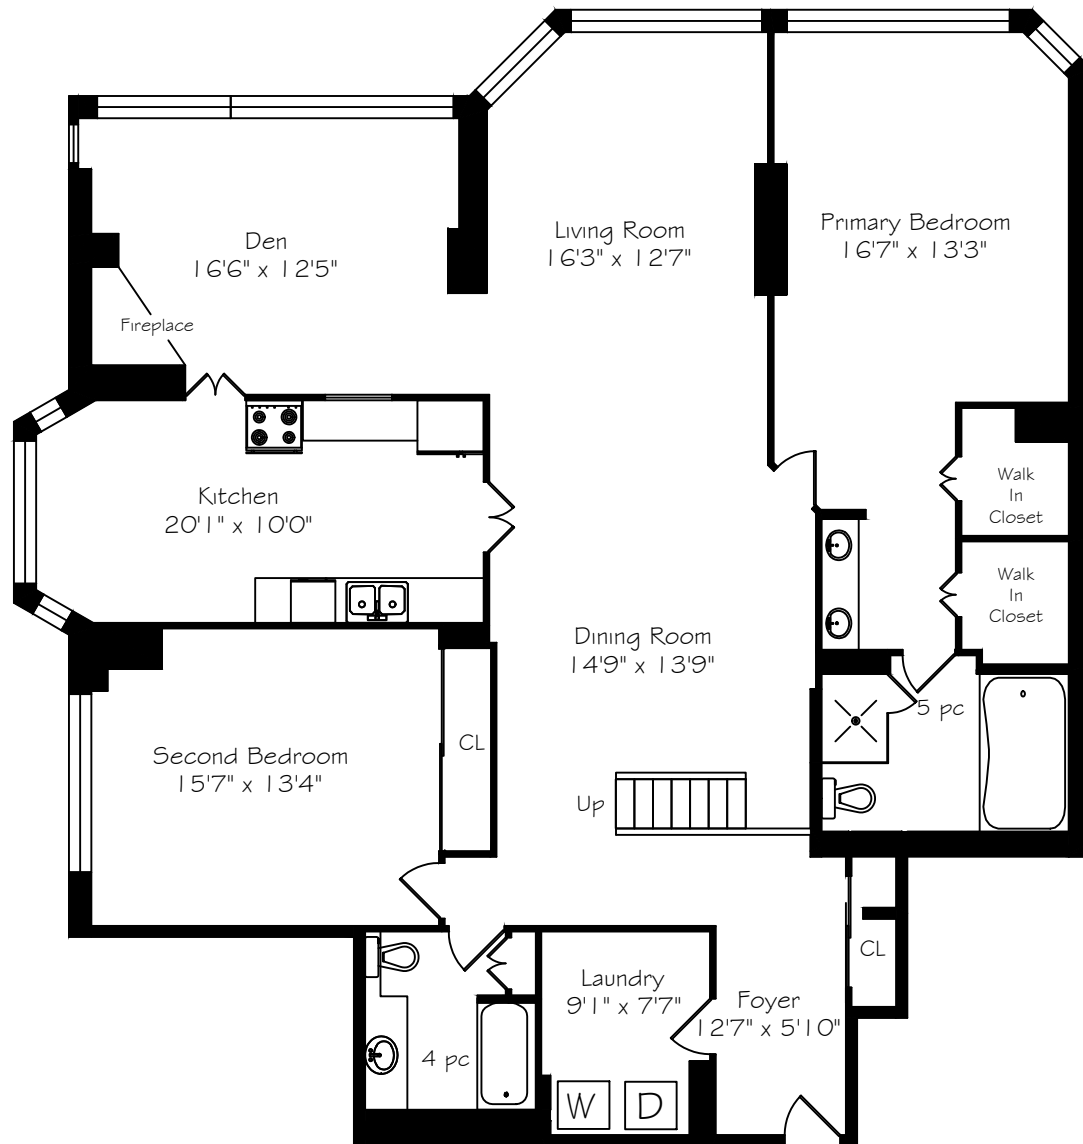

130 Carlton Street

Penthouse 09
2130 Square Feet

Measurements and Calculations are approximate
To be used as guidelines only