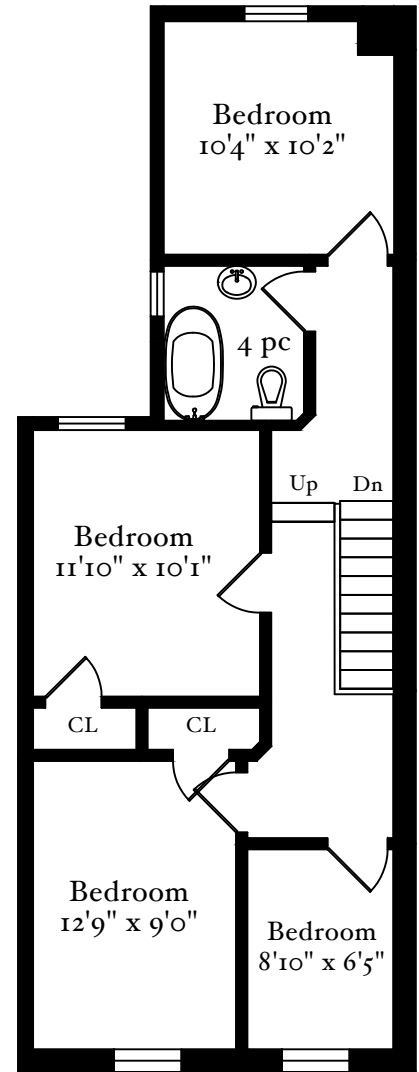

68 Brookfield Street

Lower Level
735 Square Feet

Main Floor
735 Square Feet

Second Floor
717 Square Feet