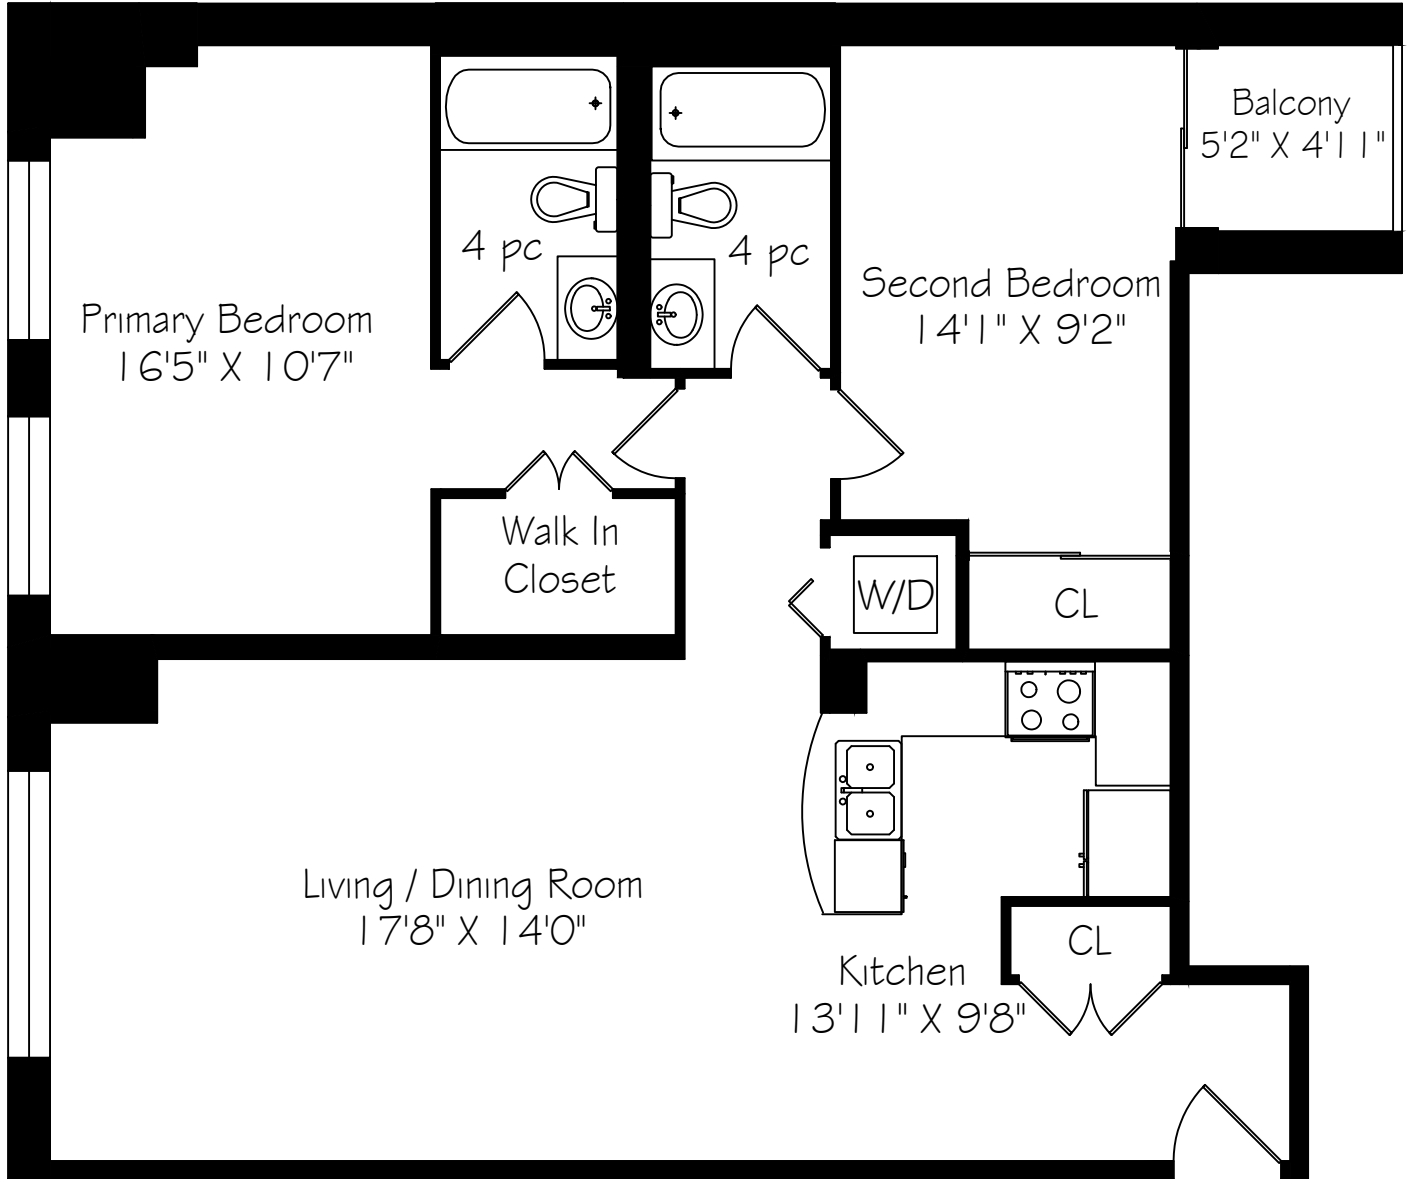

# 323 Richmond Street E

Suite 418  
1090 Square Feet

Measurements and Calculations are approximate  
To be used as guidelines only