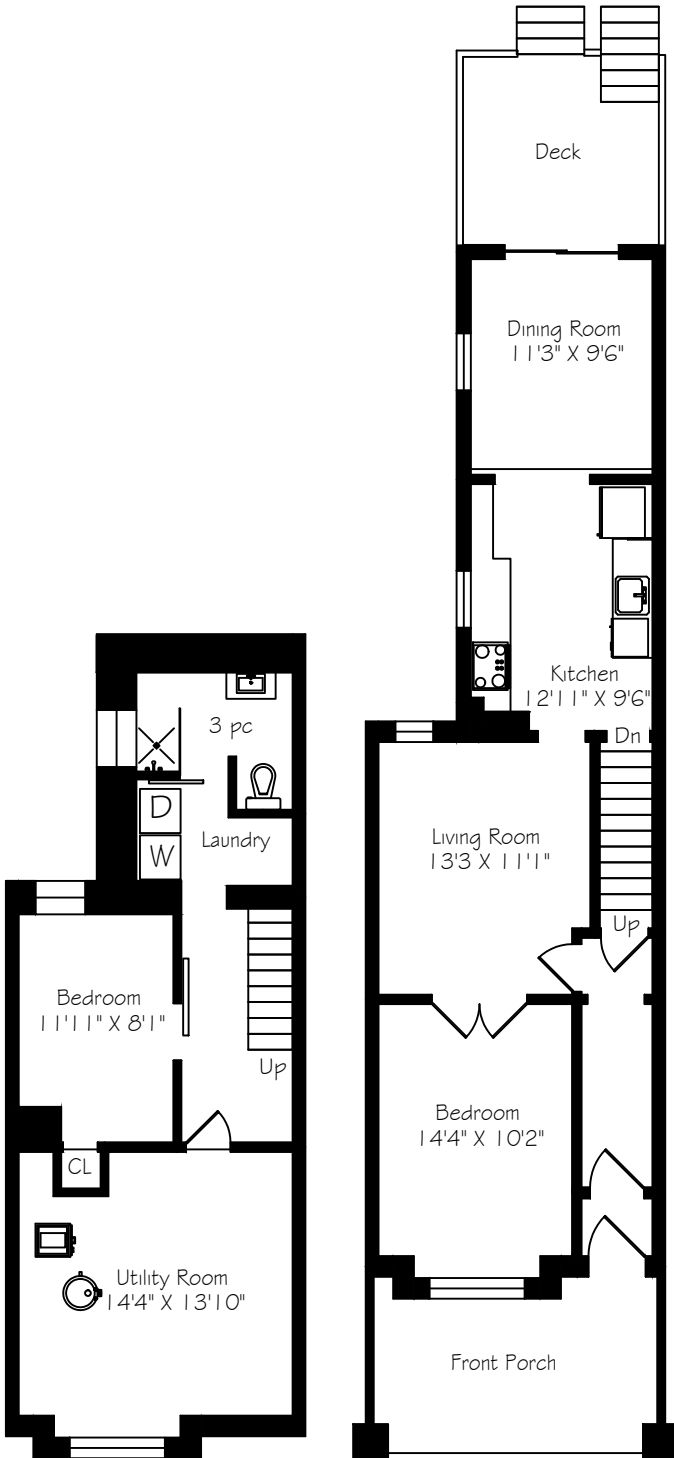

51 Elm Grove Avenue

Measurements and Calculations are approximate
To be used as guidelines only
www.measuredup.ca

Lower Level
586 Square Feet

Main Floor
712 Square Feet

Second Floor
712 Square Feet

Third Floor
455 Square Feet