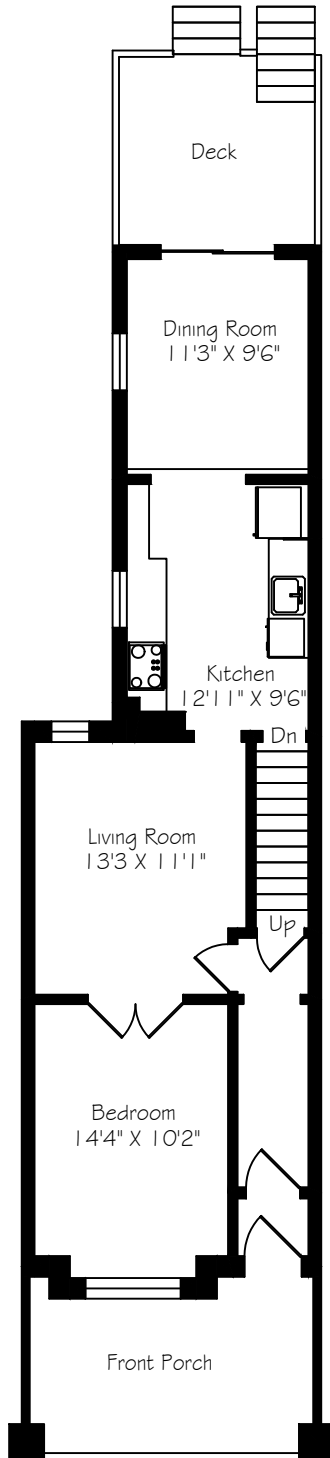

51 Elm Grove Avenue

Measurements and Calculations are approximate
To be used as guidelines only
www.measuredup.ca

Lower Level
586 Square Feet

Main Floor
712 Square Feet

Second Floor
712 Square Feet

Third Floor
455 Square Feet