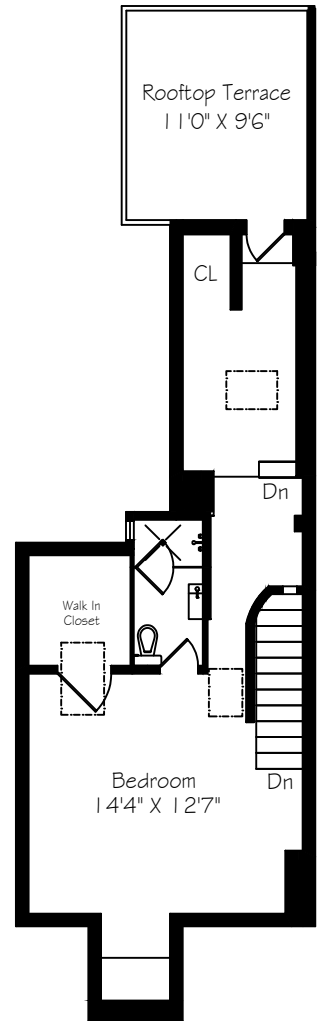

51 Elm Grove Avenue

Measurements and Calculations are approximate
To be used as guidelines only
www.measuredup.ca

Lower Level
586 Square Feet

Main Floor
712 Square Feet

Second Floor
712 Square Feet

Third Floor
455 Square Feet