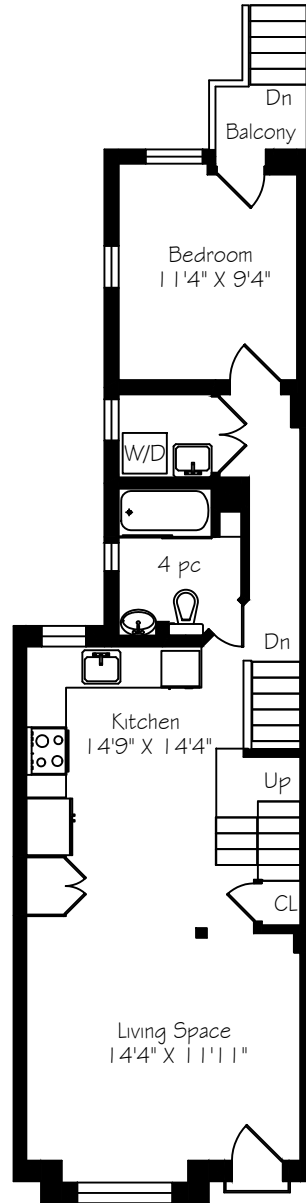

51 Elm Grove Avenue

Measurements and Calculations are approximate
To be used as guidelines only
www.measuredup.ca

Lower Level
586 Square Feet

Main Floor
712 Square Feet

Second Floor
712 Square Feet

Third Floor
455 Square Feet