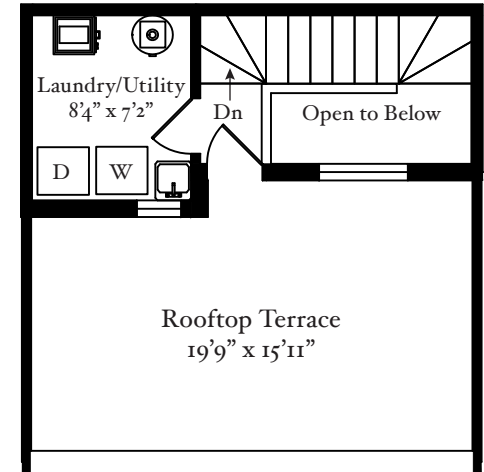

19 Dekovan Mews Suite 6

Lower Level
382 Square Feet

Main Floor
423 Square Feet

Second Floor
423 Square Feet

Third Floor
146 Square Feet