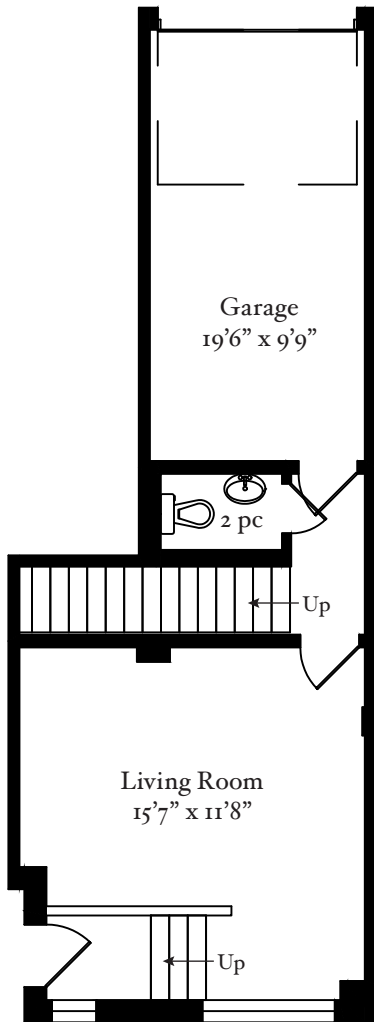

19 Dekovan Mews Suite 6

Lower Level
382 Square Feet

Main Floor
423 Square Feet

Second Floor
423 Square Feet

Third Floor
146 Square Feet