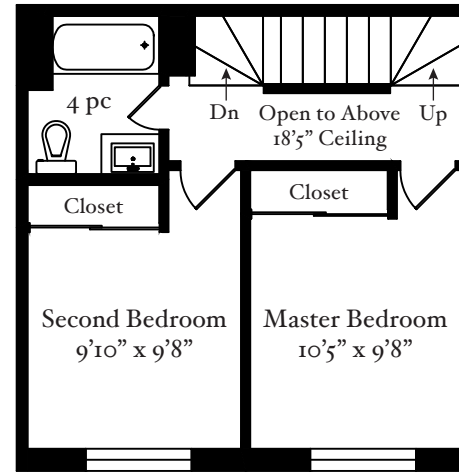

19 Dekovan Mews Suite 6

Lower Level
382 Square Feet

Main Floor
423 Square Feet

Second Floor
423 Square Feet

Third Floor
146 Square Feet