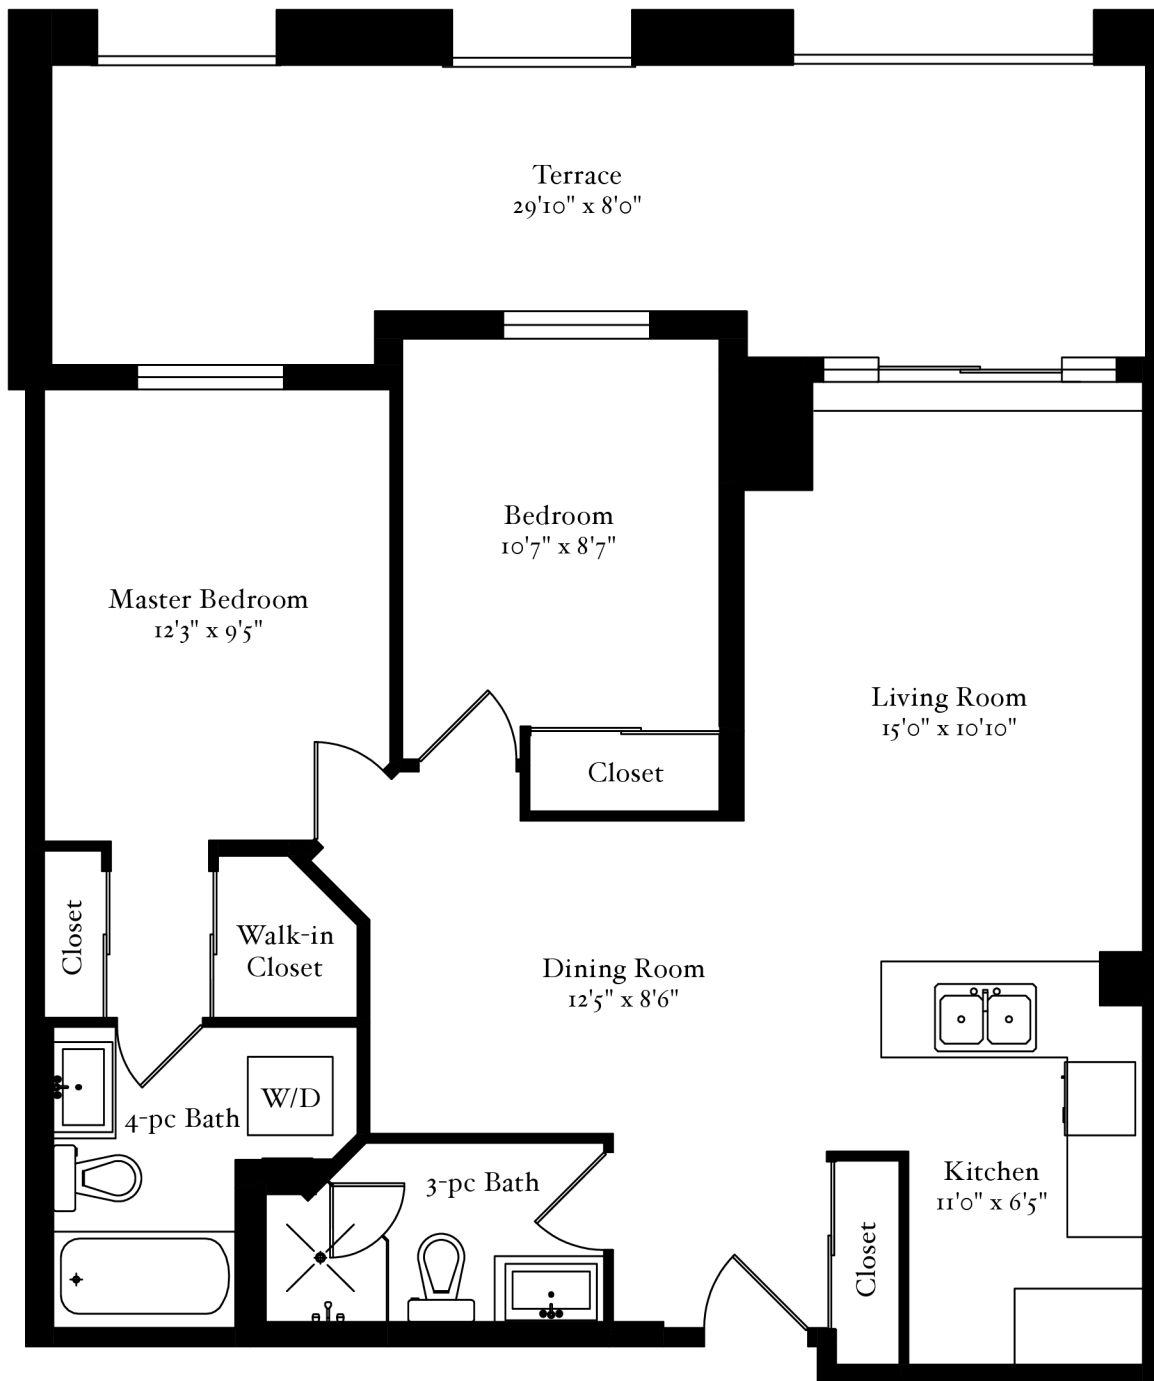

313 Richmond Street #363

840 Square Feet

KORI MARIN, Managing Partner, Broker
RALPH FOX, Managing Partner, Broker of Record
Sage - Fox Marin Associates Ltd., Brokerage | Independently owned and operated | FoxMarin.ca

FOX MARIN

This floorplan is should be considered approximate and for illustrative purposes only. Not intended to solicit Sellers or Buyers under contract.