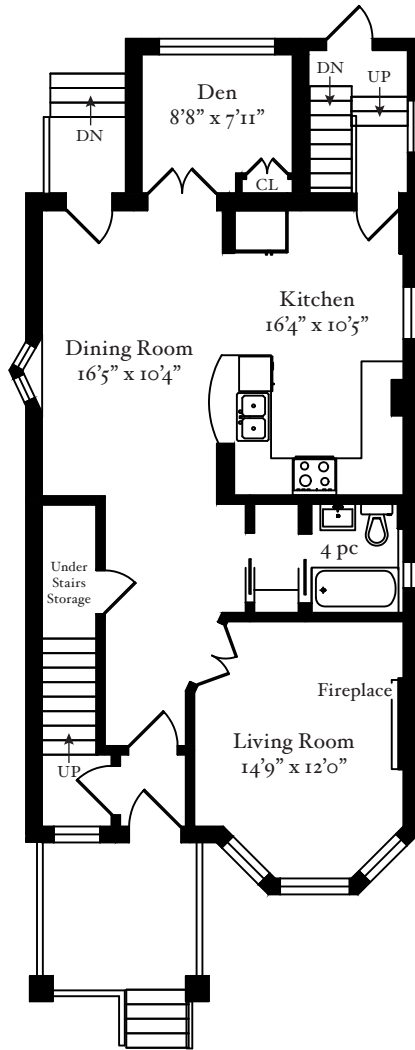

328 Rusholme Road

Lower Level
981 Square Feet

Main Floor
1,018 Square Feet

Second Floor
961 Square Feet

Third Floor
555 Square Feet