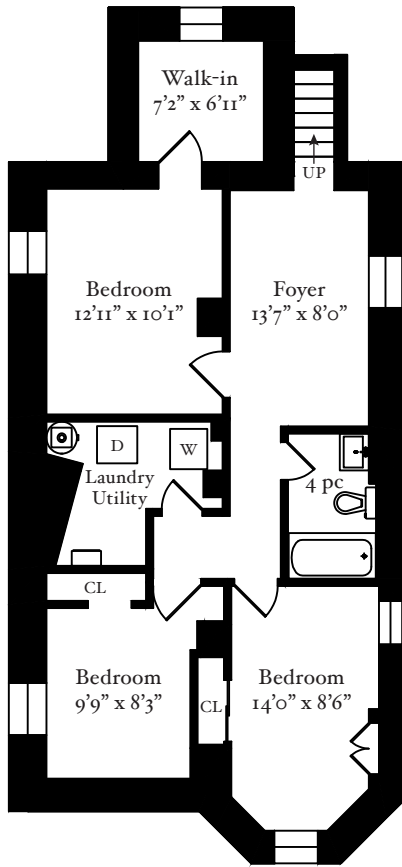

328 Rusholme Road

Lower Level
981 Square Feet

Main Floor
1,018 Square Feet

Second Floor
961 Square Feet

Third Floor
555 Square Feet