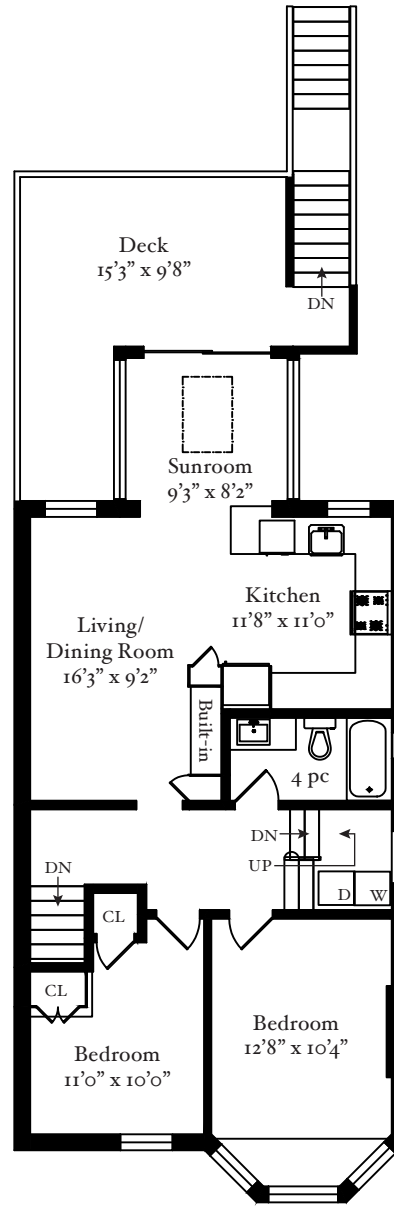

328 Rusholme Road

Lower Level
981 Square Feet

Main Floor
1,018 Square Feet

Second Floor
961 Square Feet

Third Floor
555 Square Feet