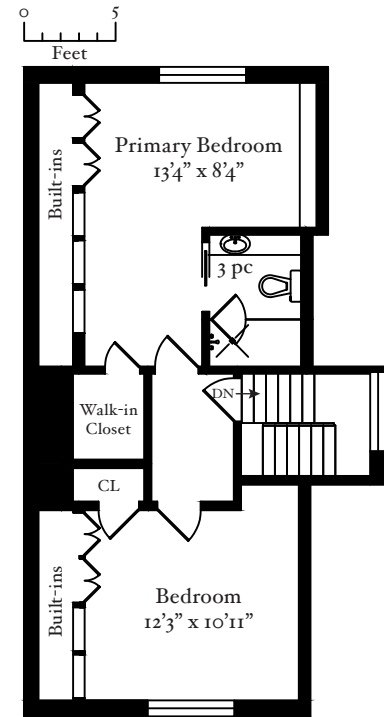

328 Rusholme Road

Lower Level
981 Square Feet

Main Floor
1,018 Square Feet

Second Floor
961 Square Feet

Third Floor
555 Square Feet