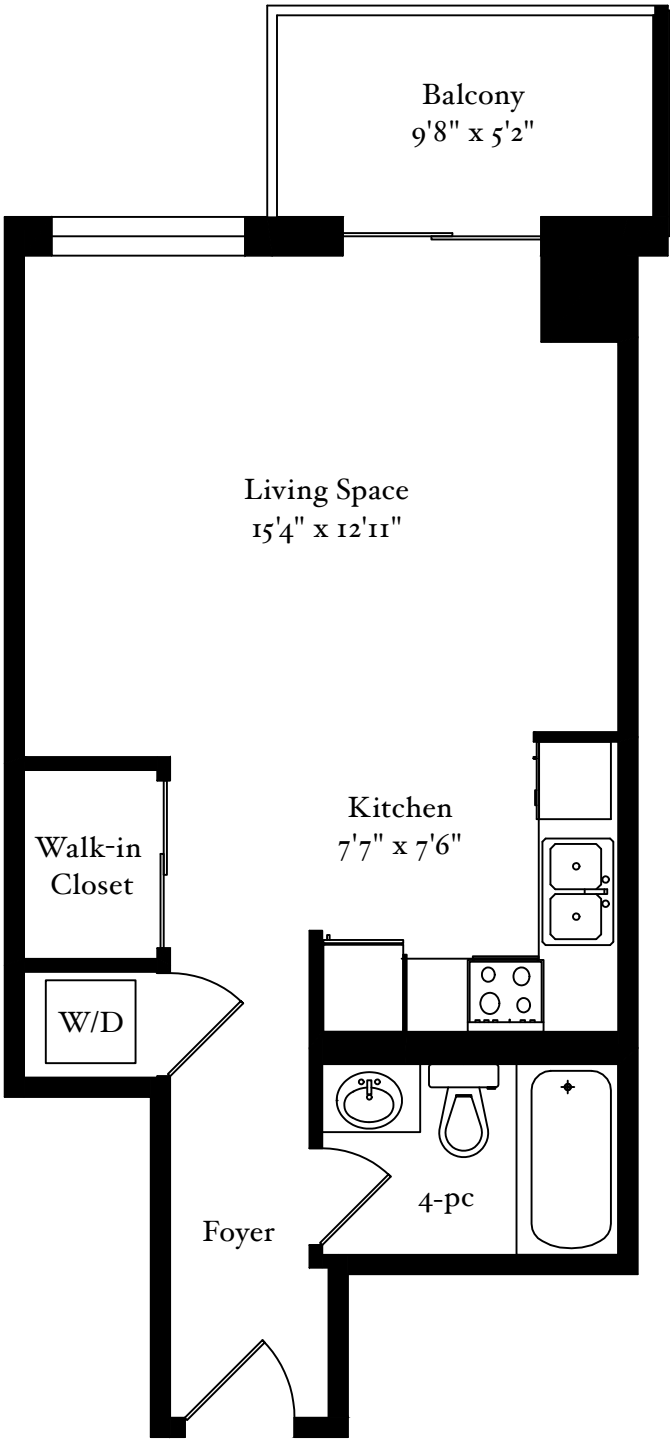

43 Eglinton Avenue East #1601

440 Square Feet

KORI MARIN, Managing Partner, Broker
RALPH FOX, Managing Partner, Broker of Record
Sage - Fox Marin Associates Ltd., Brokerage | Independently owned and operated | FoxMarin.ca

This floorplan should be considered approximate and for illustrative purposes only. Not intended to solicit Sellers or Buyers under contract.