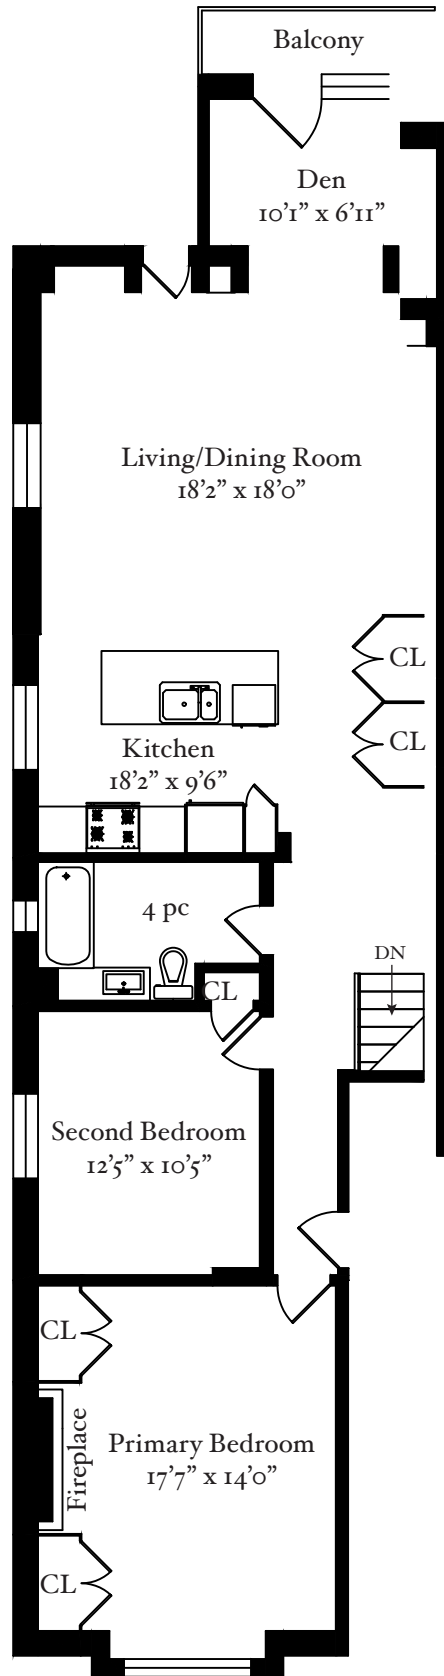

53 High Park Boulevard Unit C

Lower Level  
740 Square Feet

Main Floor  
1,285 Square Feet