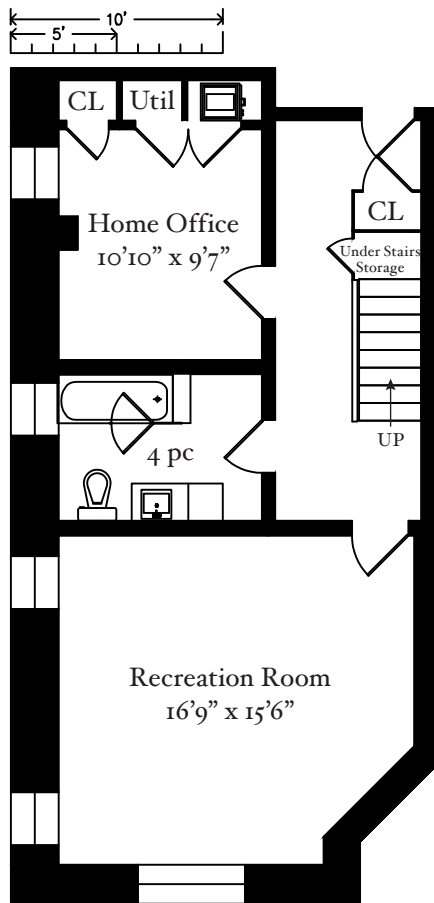

53 High Park Boulevard Unit C

Lower Level  
740 Square Feet

Main Floor  
1,285 Square Feet