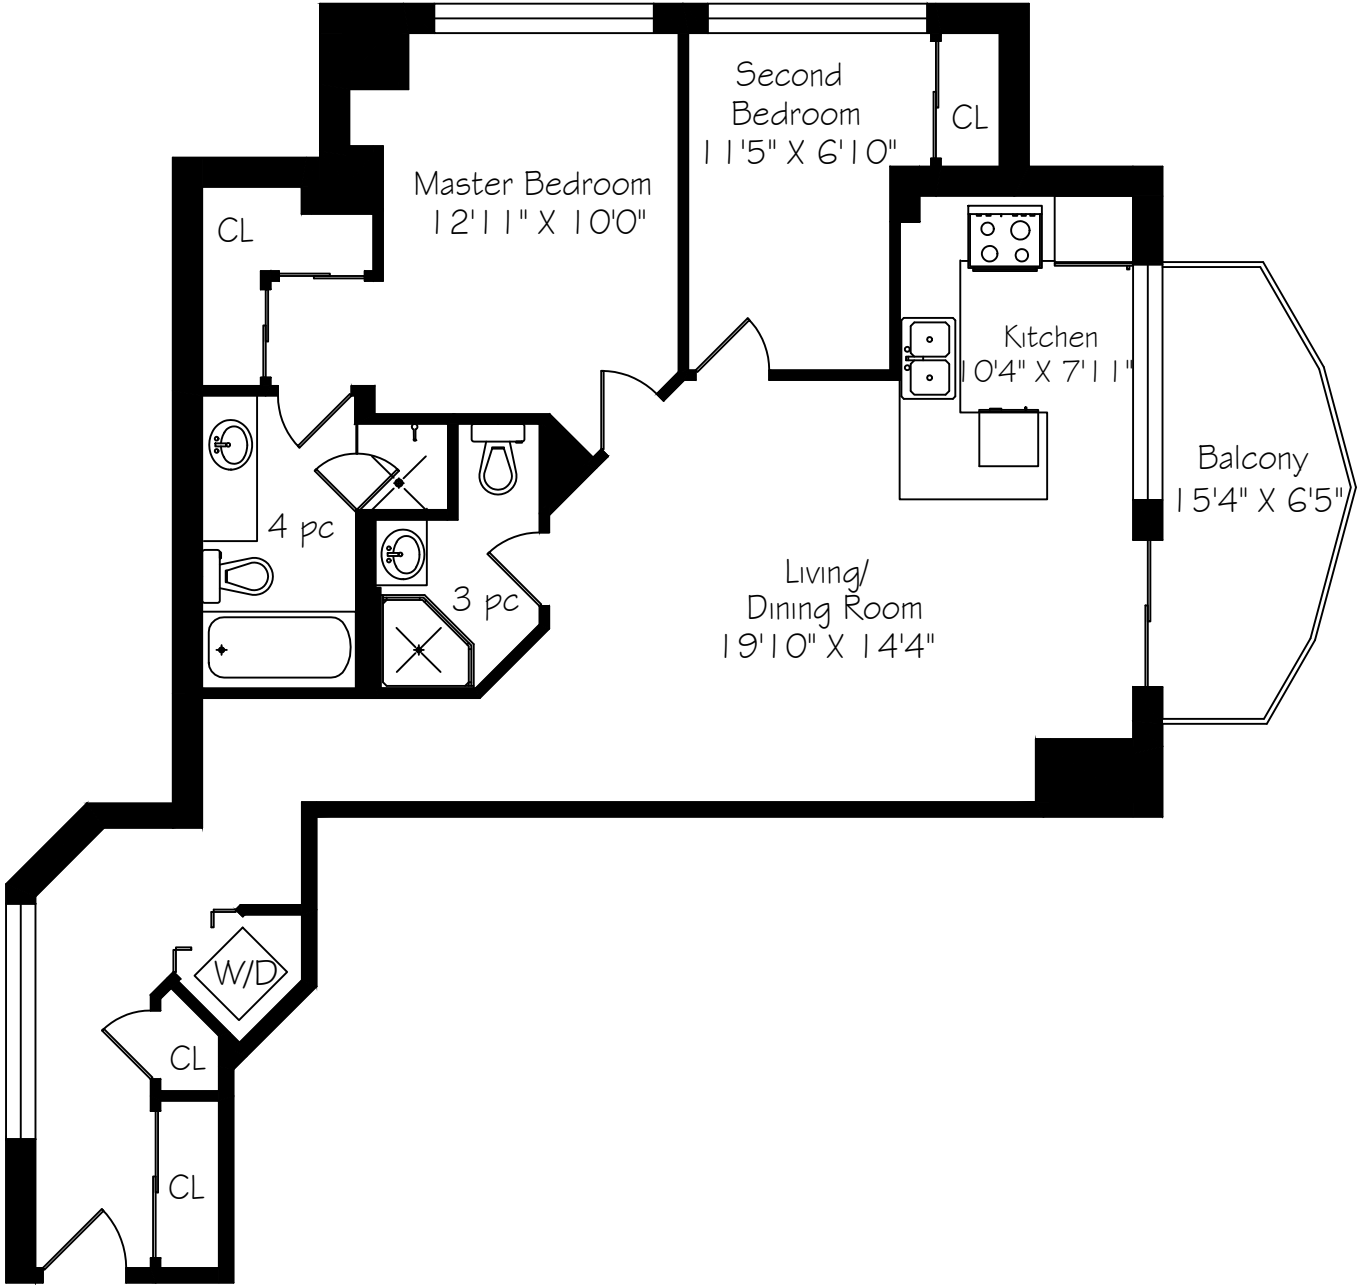

80 Palace Pier Court

Suite 301
1020 Square Feet

Measurements and Calculations are approximate
To be used as guidelines only