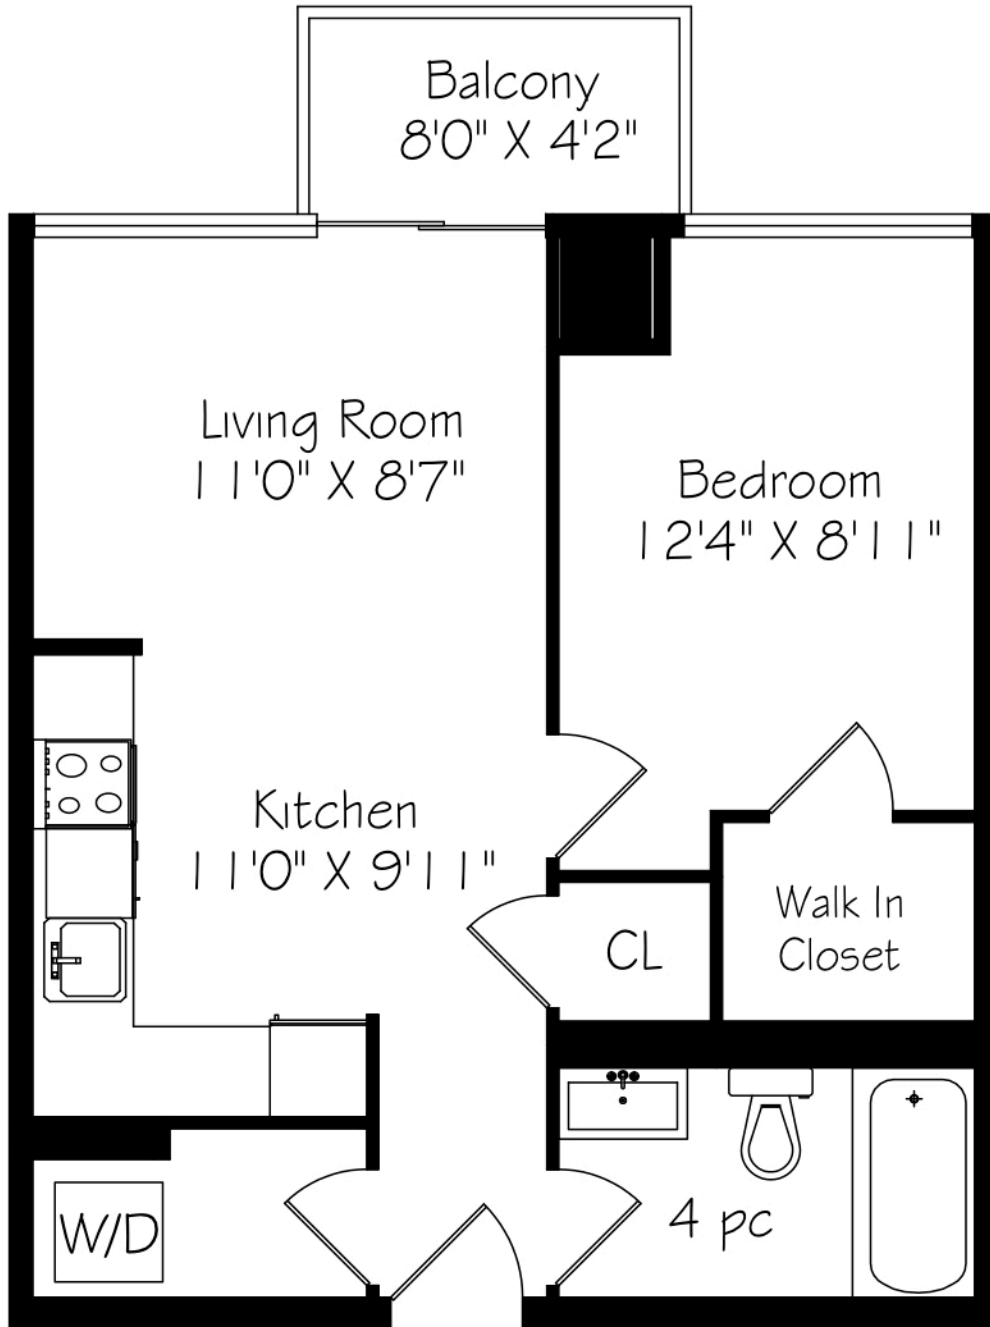

# 120 Bayview Avenue

Suite S803  
495 Square Feet

Measurements and Calculations are approximate  
To be used as guidelines only