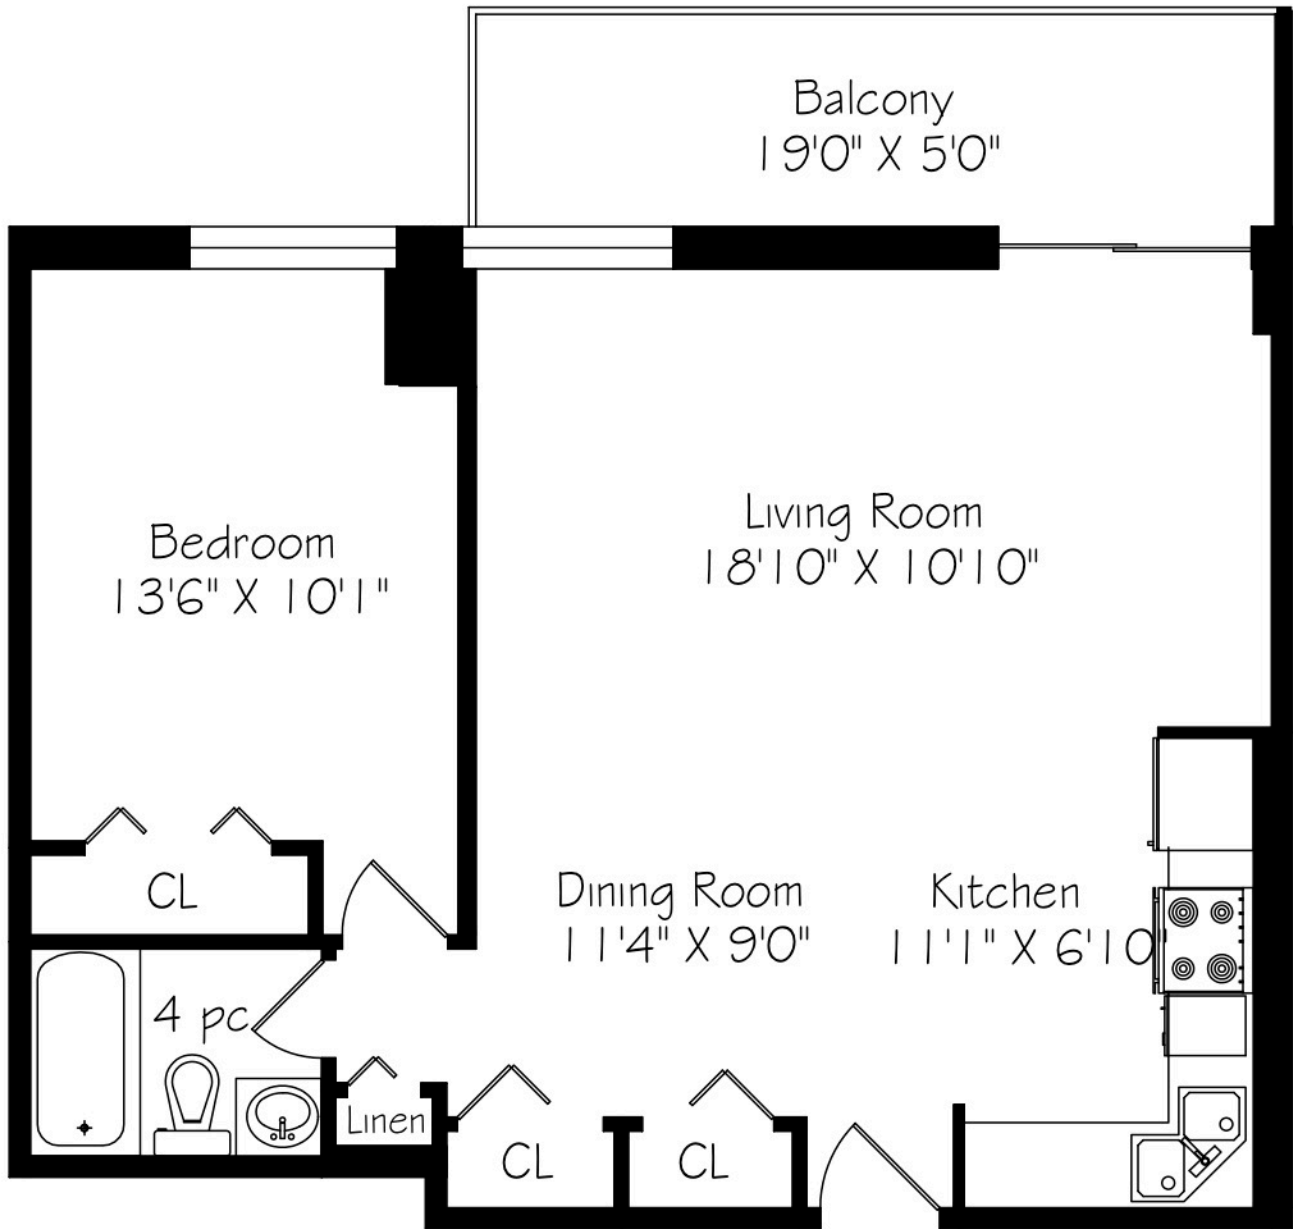

5949 Yonge Street

Unit 604
690 Square Feet

Measurements and Calculations are approximate
To be used as guidelines only