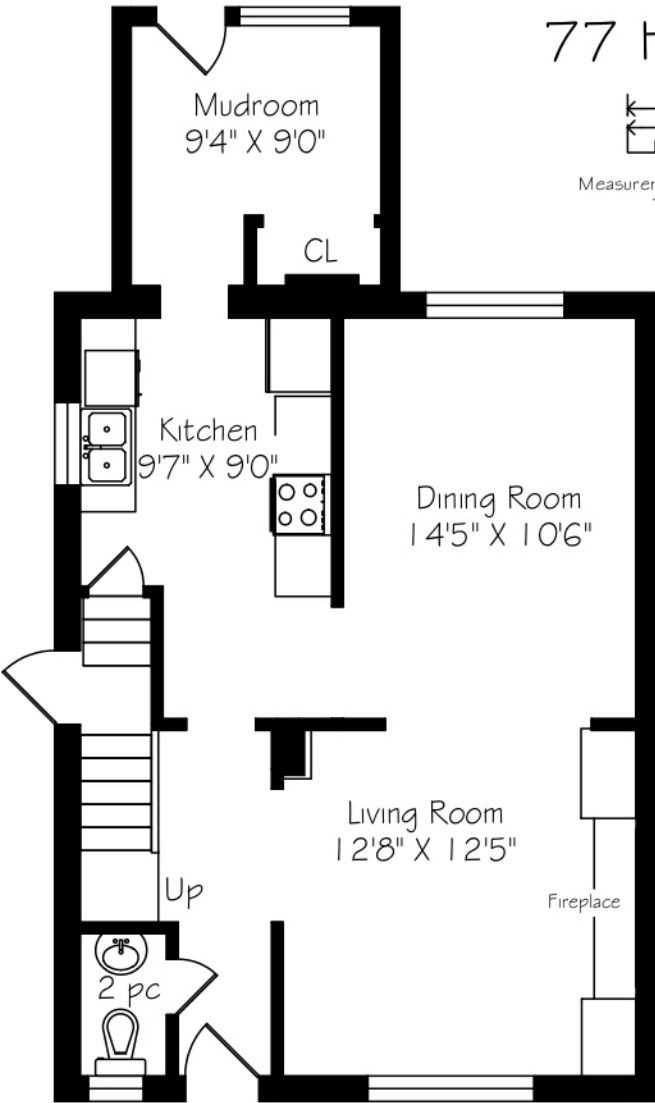

# 77 Harris Avenue

Measurements and Calculations are approximate  
To be used as guidelines only

Lower Level  
620 Square Feet

Main Floor  
727 Square Feet

Second Floor  
620 Square Feet