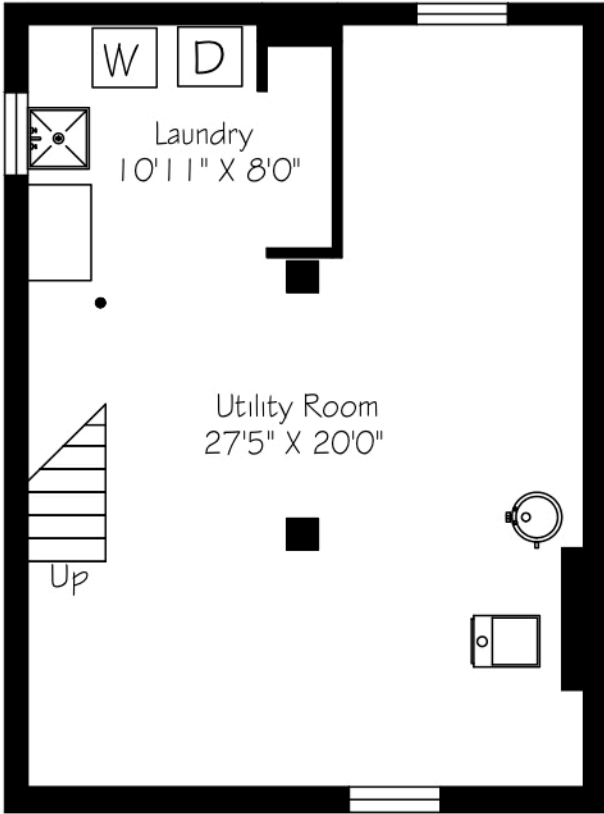

# 77 Harris Avenue

Measurements and Calculations are approximate  
To be used as guidelines only

Lower Level  
620 Square Feet

Main Floor  
727 Square Feet

Second Floor  
620 Square Feet