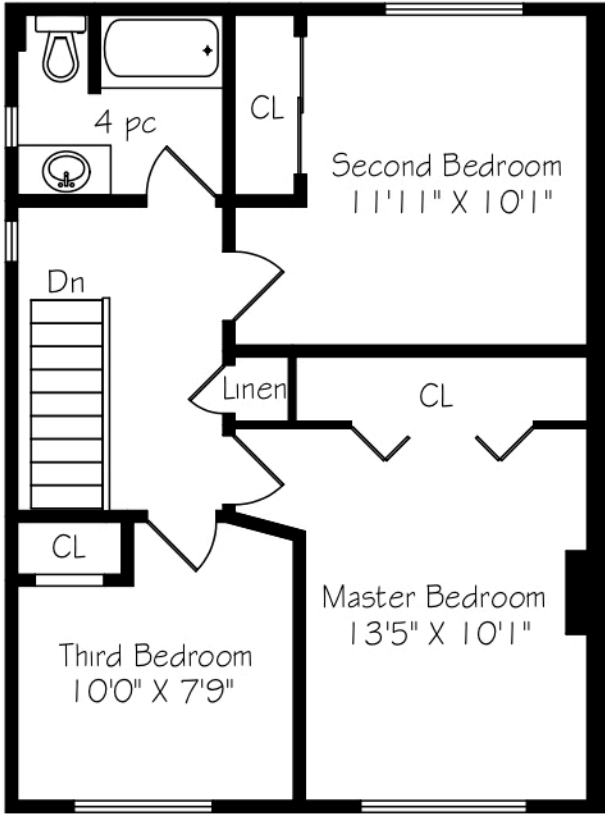

# 77 Harris Avenue

Measurements and Calculations are approximate  
To be used as guidelines only

Lower Level  
620 Square Feet

Main Floor  
727 Square Feet

Second Floor  
620 Square Feet