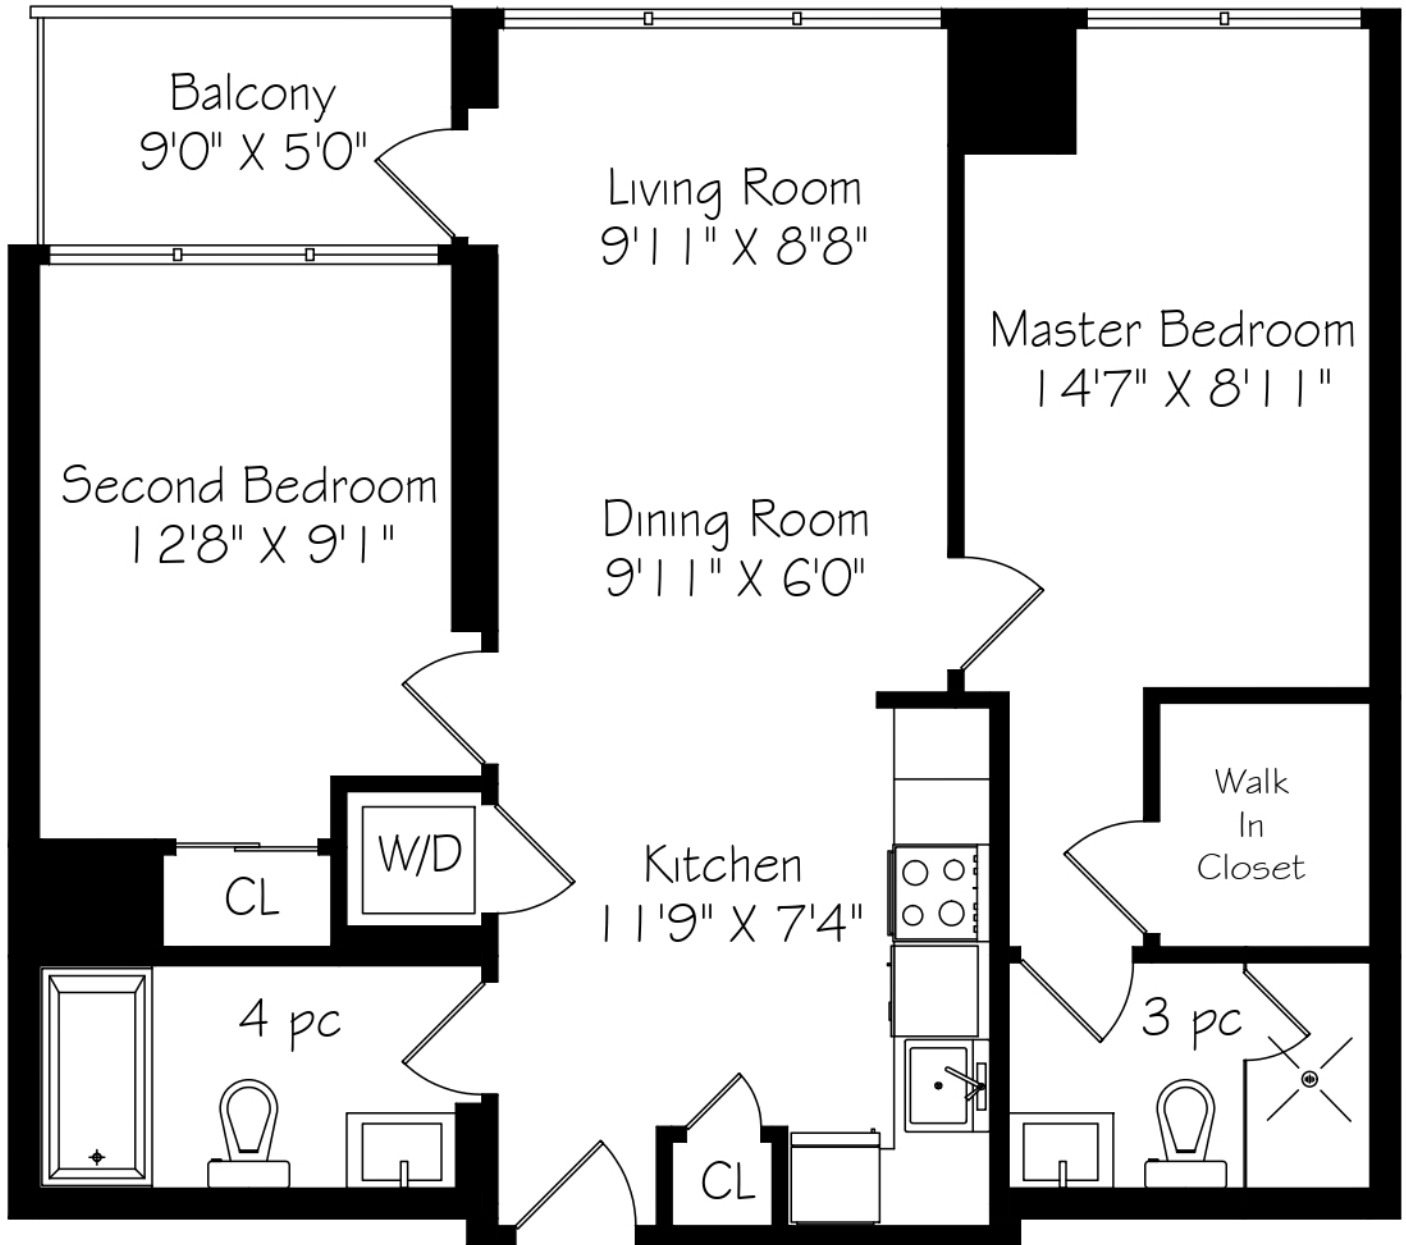

455 Front Street

Suite N406
757 Square Feet

Measurements and Calculations are approximate
To be used as guidelines only