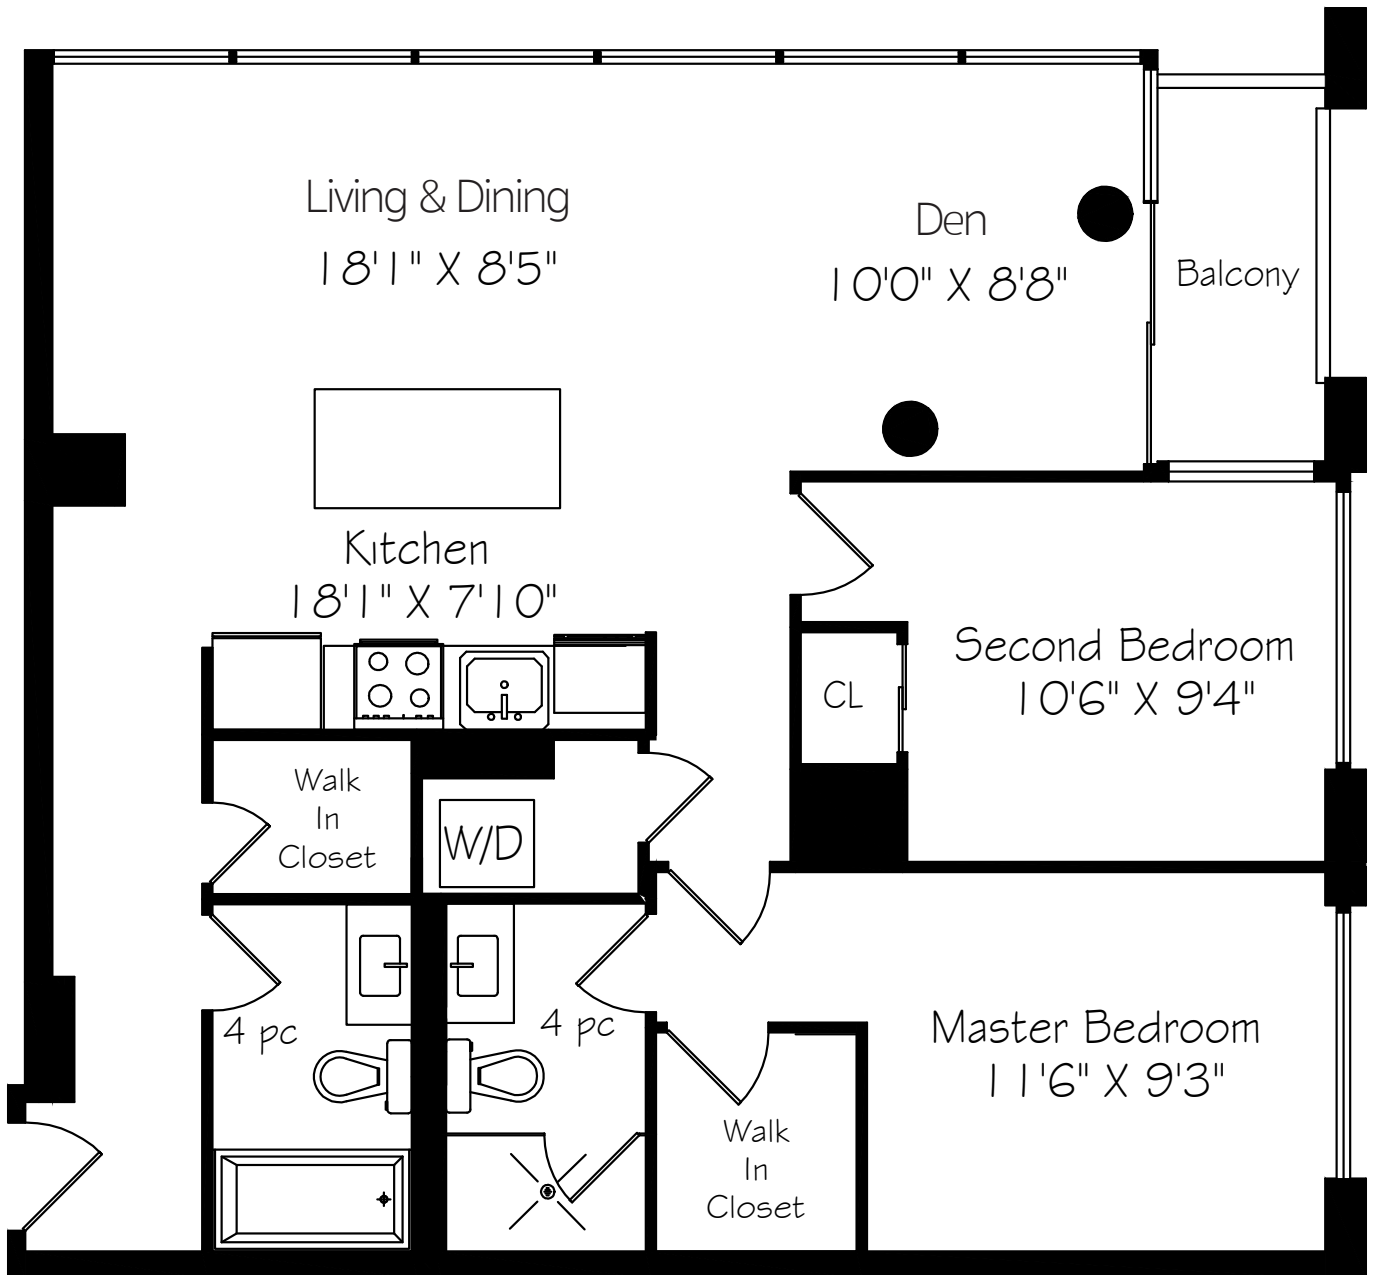

455 Front Street East

Suite N419 - 920 Square Feet
Balcony - 40 Square Feet

Measurements and Calculations are approximate
To be used as guidelines only
www.measuredup.ca