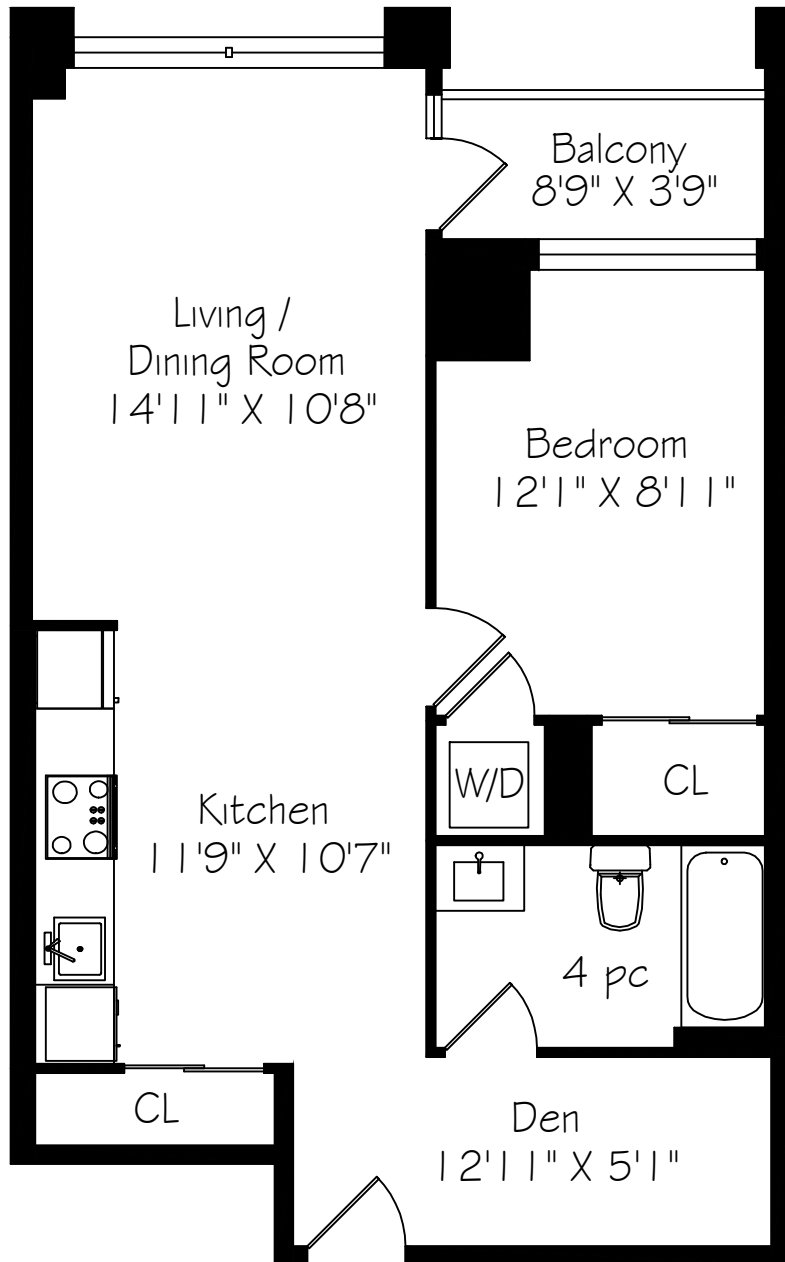

# 455 Front Street

Suite S221  
620 Square Feet

Measurements and Calculations are approximate  
To be used as guidelines only  
[www.measuredup.ca](http://www.measuredup.ca)