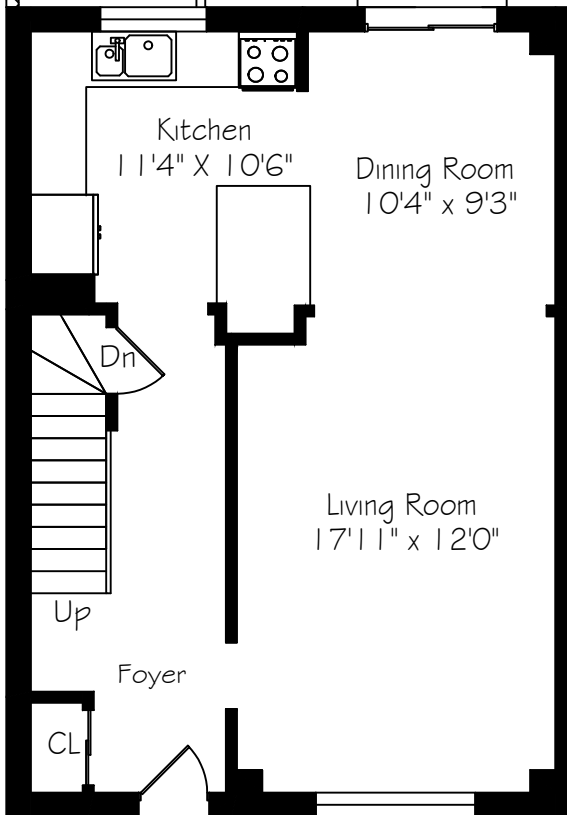

190-1055 Shawmarr Road

Measurements and Calculations are approximate
To be used as guidelines only
www.measuredup.ca

Lower Level
628 Square Feet

Main Floor
628 Square Feet

Second Floor
628 Square Feet