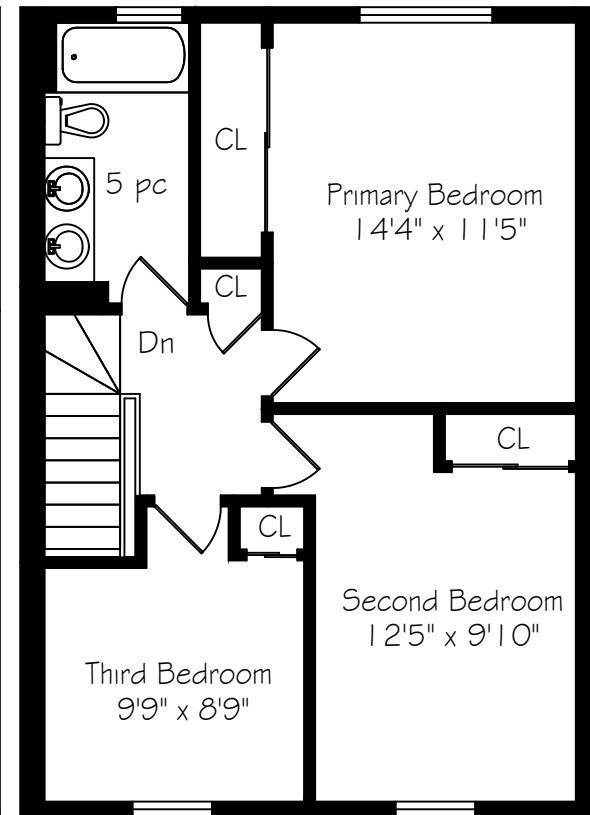

190-1055 Shawmarr Road

Measurements and Calculations are approximate
To be used as guidelines only
www.measuredup.ca

Lower Level
628 Square Feet

Main Floor
628 Square Feet

Second Floor
628 Square Feet