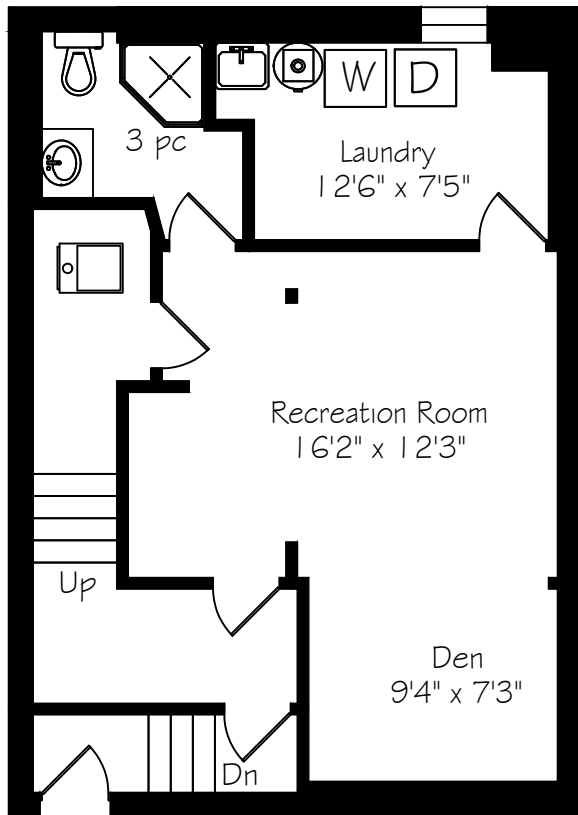

190-1055 Shawmarr Road

Measurements and Calculations are approximate
To be used as guidelines only
www.measuredup.ca

Lower Level
628 Square Feet

Main Floor
628 Square Feet

Second Floor
628 Square Feet