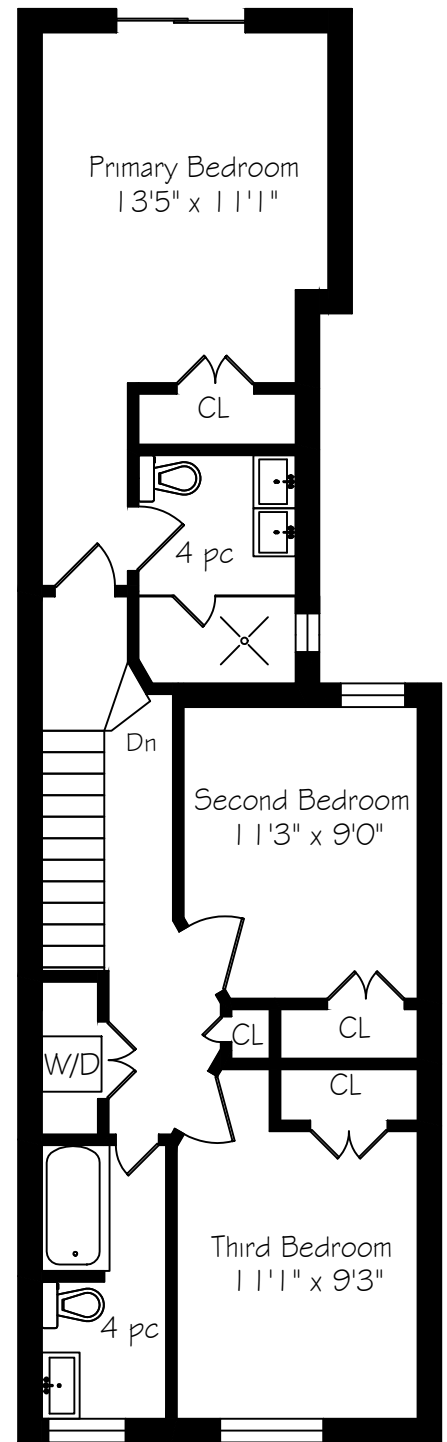

87 Markham Street

Measurements and Calculations are approximate
To be used as guidelines only
www.measuredup.ca

Lower Level
594 Square Feet

Main Floor
798 Square Feet

Second Floor
784 Square Feet