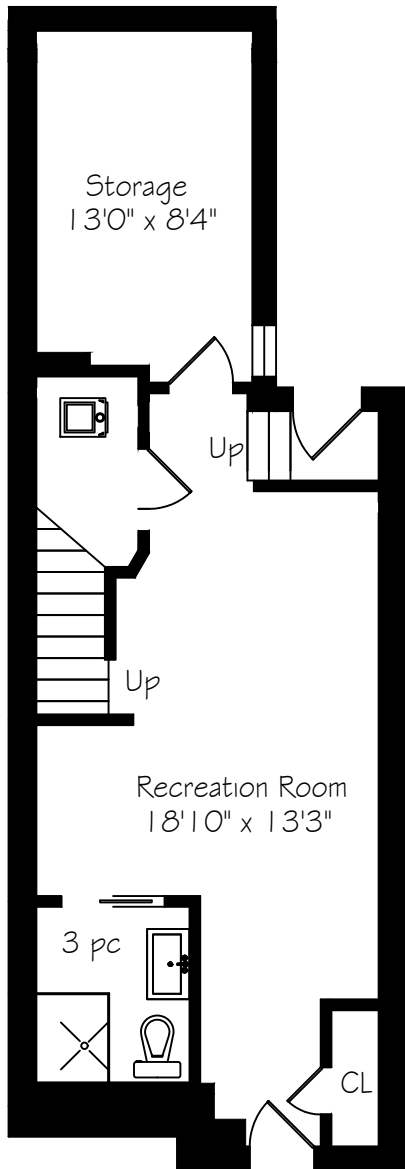

87 Markham Street

Measurements and Calculations are approximate
To be used as guidelines only
www.measuredup.ca

Lower Level
594 Square Feet

Main Floor
798 Square Feet

Second Floor
784 Square Feet