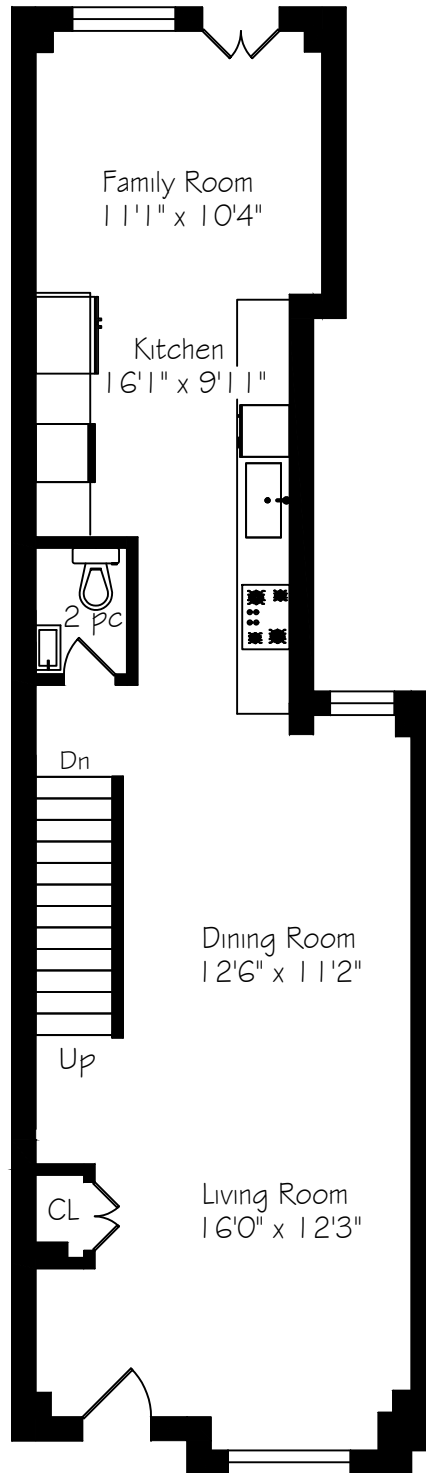

87 Markham Street

Measurements and Calculations are approximate
To be used as guidelines only
www.measuredup.ca

Lower Level
594 Square Feet

Main Floor
798 Square Feet

Second Floor
784 Square Feet