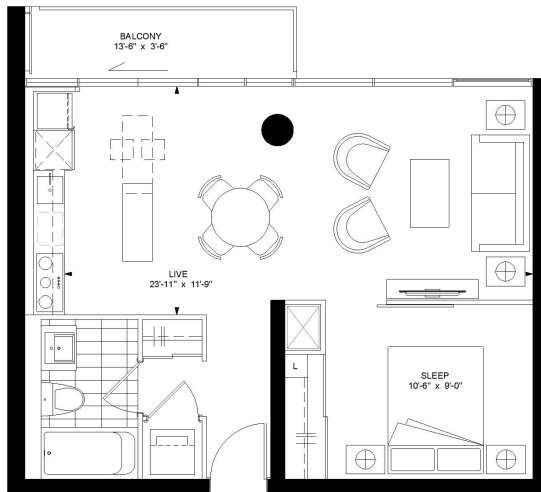

B5 + 595 sq. ft.

1 Bedroom + 1 Bathroom + Balcony 50 sq.ft.

**+king
condos**

King Street East, plus a whole lot more.