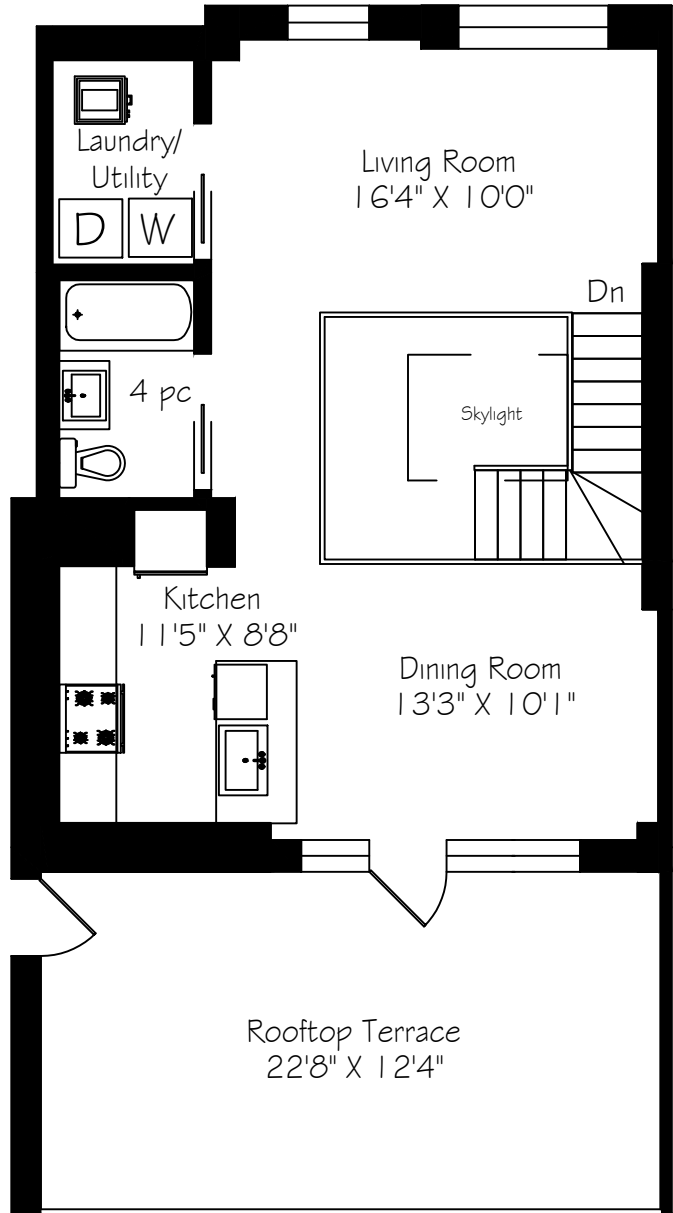

# PH505 - 10 Wellesley Place

Measurements and Calculations are approximate  
To be used as guidelines only  
[www.measuredup.ca](http://www.measuredup.ca)

Main Floor  
463 Square Feet

Second Floor  
726 Square Feet