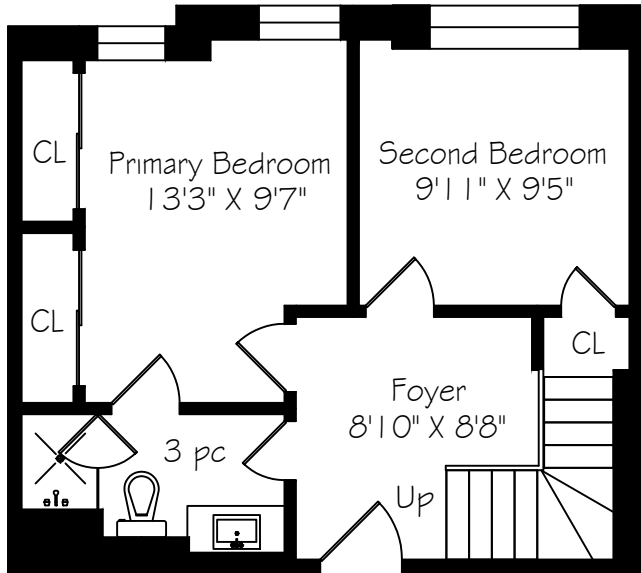

# PH505 - 10 Wellesley Place

Measurements and Calculations are approximate  
To be used as guidelines only  
[www.measuredup.ca](http://www.measuredup.ca)

Main Floor  
463 Square Feet

Second Floor  
726 Square Feet