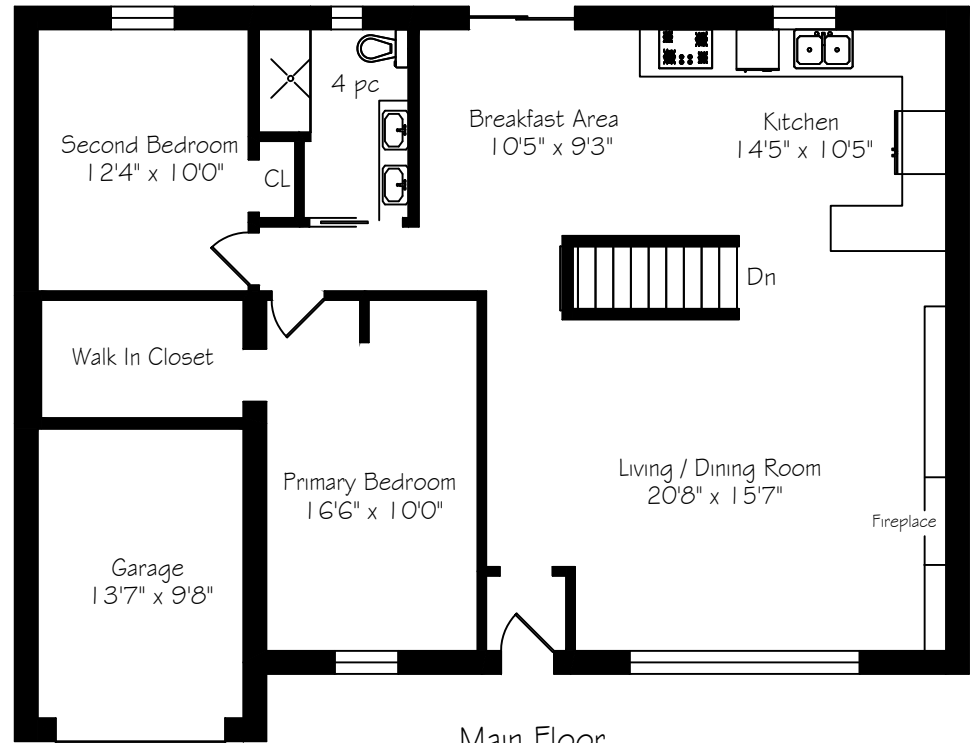

1009 Hedge Drive

Measurements and Calculations are approximate
To be used as guidelines only
www.measuredup.ca

Lower Level
1230 Square Feet

Main Floor
1296 Square Feet