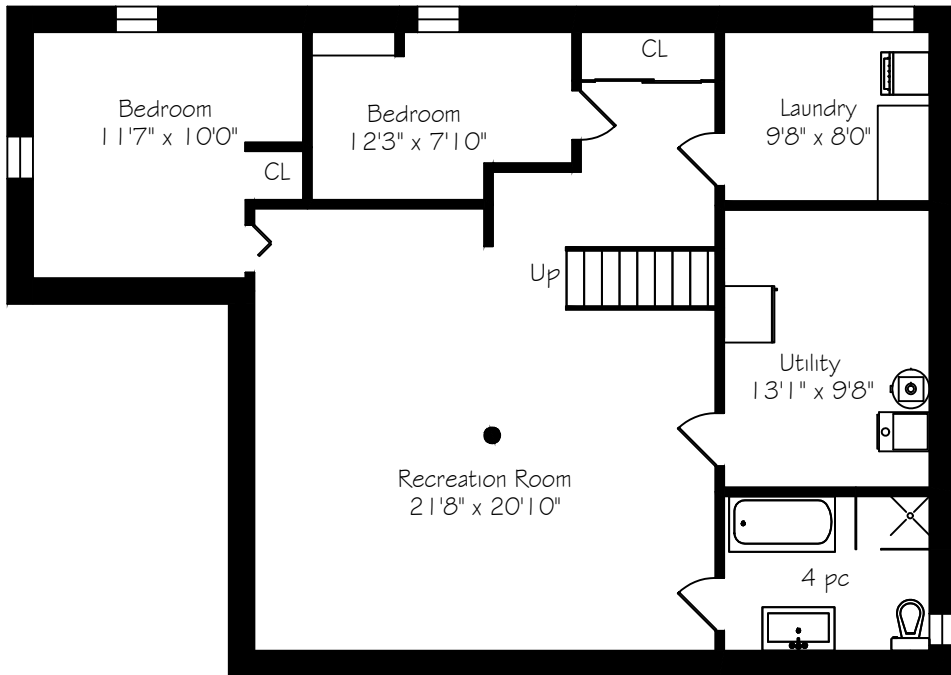

1009 Hedge Drive

Measurements and Calculations are approximate
To be used as guidelines only
www.measuredup.ca

Lower Level
1230 Square Feet

Main Floor
1296 Square Feet