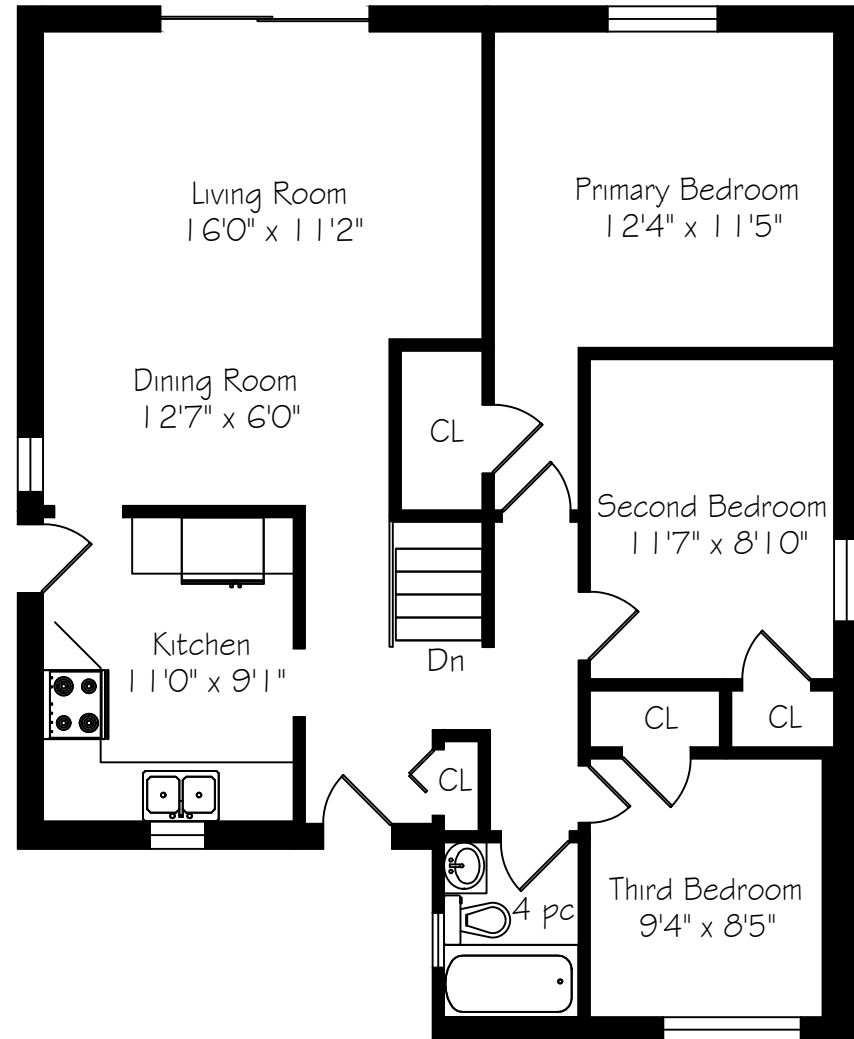

16 Mid Pines Road

Measurements and Calculations are approximate
To be used as guidelines only
www.measuredup.ca

Lower Level
1045 Square Feet

Main Floor
1045 Square Feet