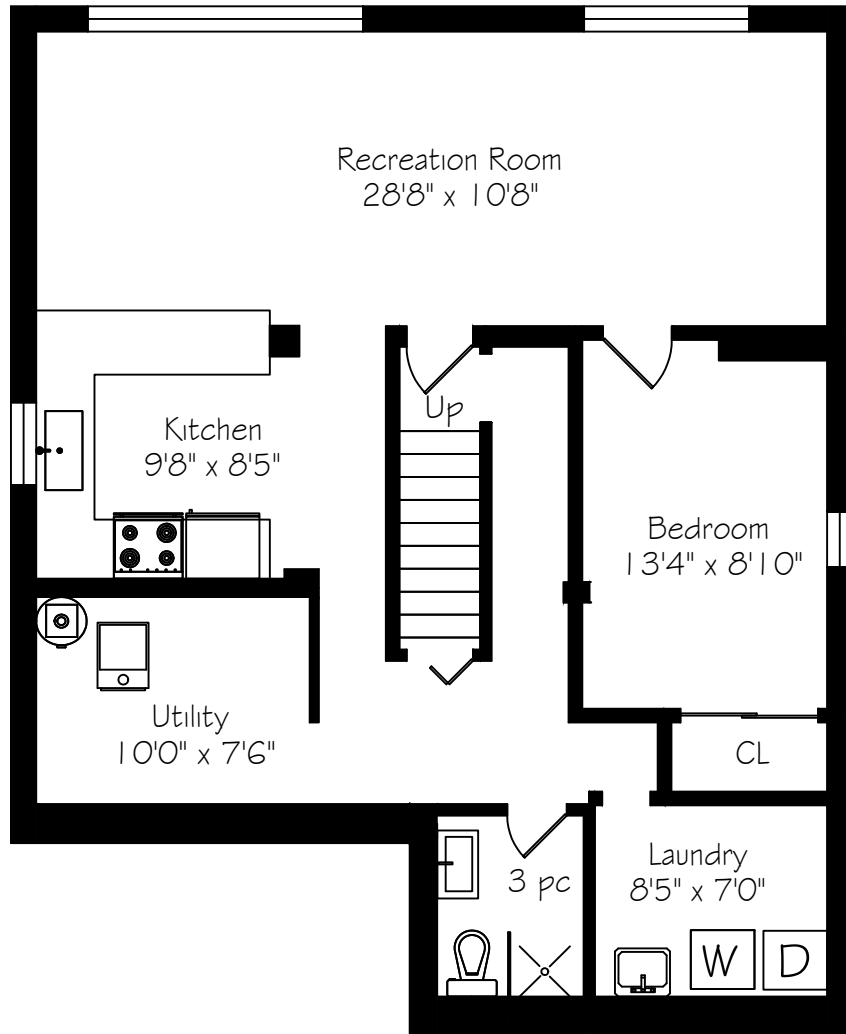

16 Mid Pines Road

Measurements and Calculations are approximate
To be used as guidelines only
www.measuredup.ca

Lower Level
1045 Square Feet

Main Floor
1045 Square Feet