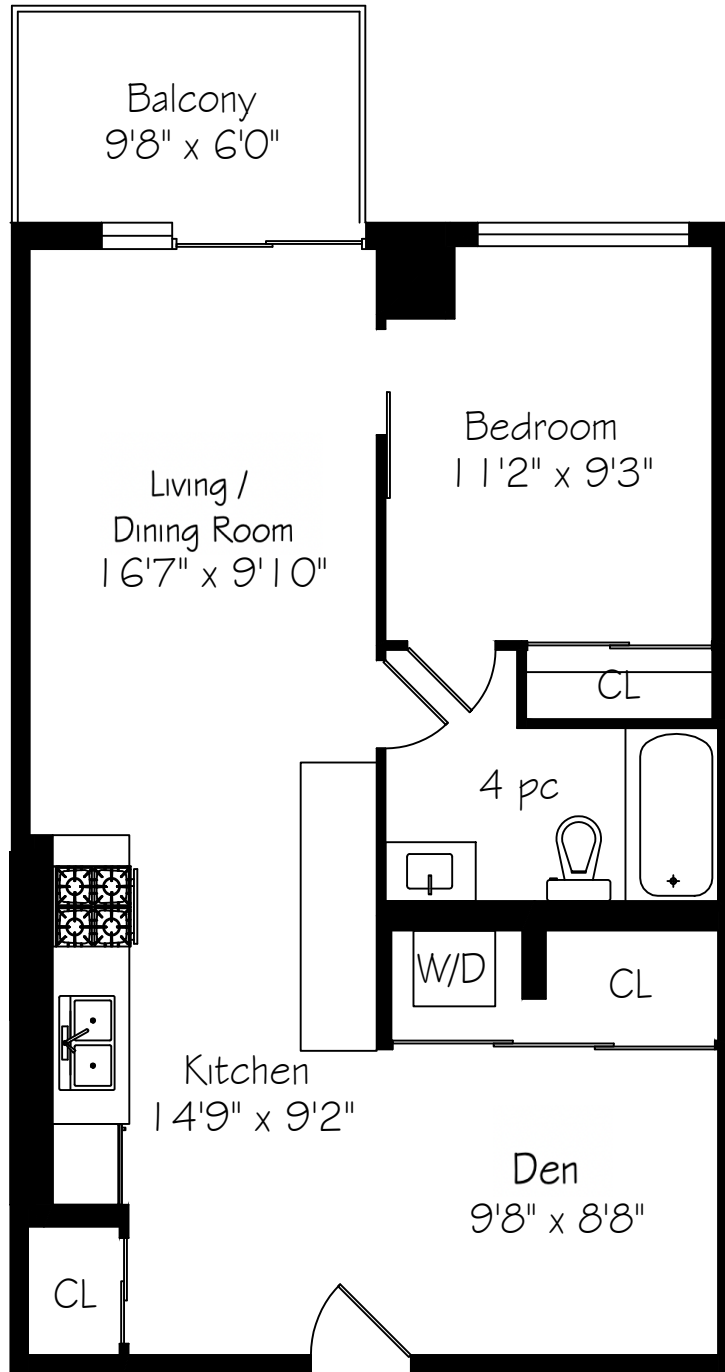

38 Howard Park Avenue

Suite 417
650 Square Feet
+ 57 Balcony

Measurements and Calculations are approximate
To be used as guidelines only