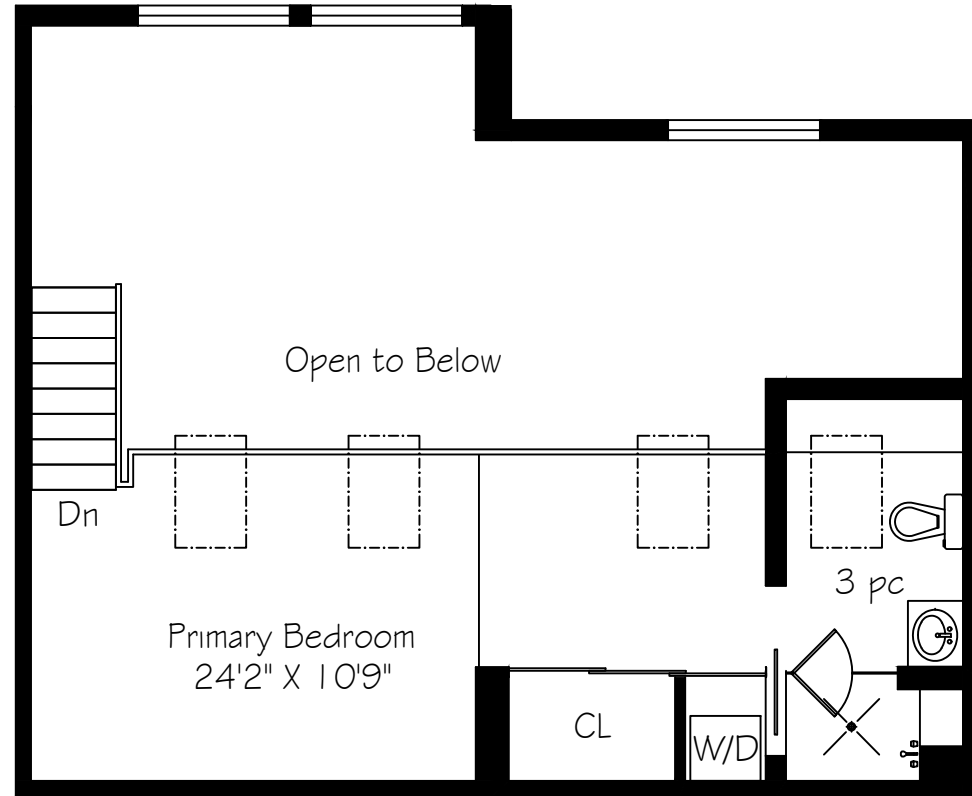

303-660 Pape Avenue

Measurements and Calculations are approximate
To be used as guidelines only
www.measuredup.ca

Main Floor
755 Square Feet

Second Floor
390 Square Feet