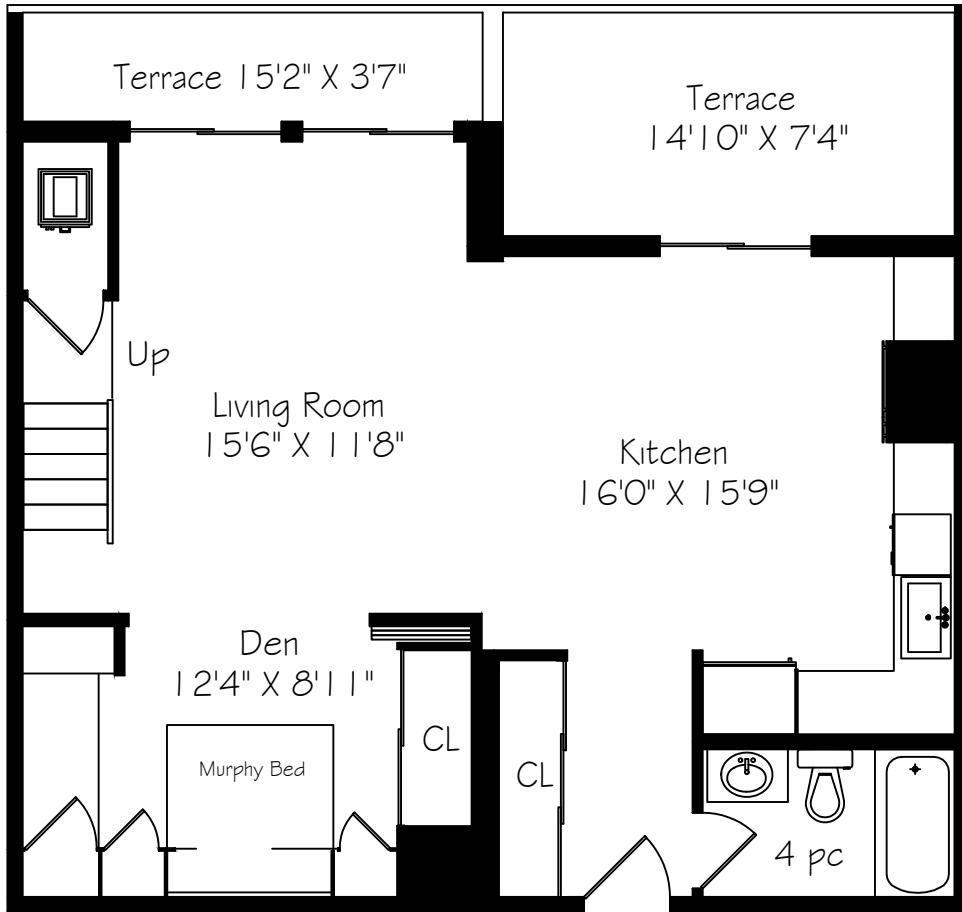

303-660 Pape Avenue

Measurements and Calculations are approximate
To be used as guidelines only
www.measuredup.ca

Main Floor
755 Square Feet

Second Floor
390 Square Feet