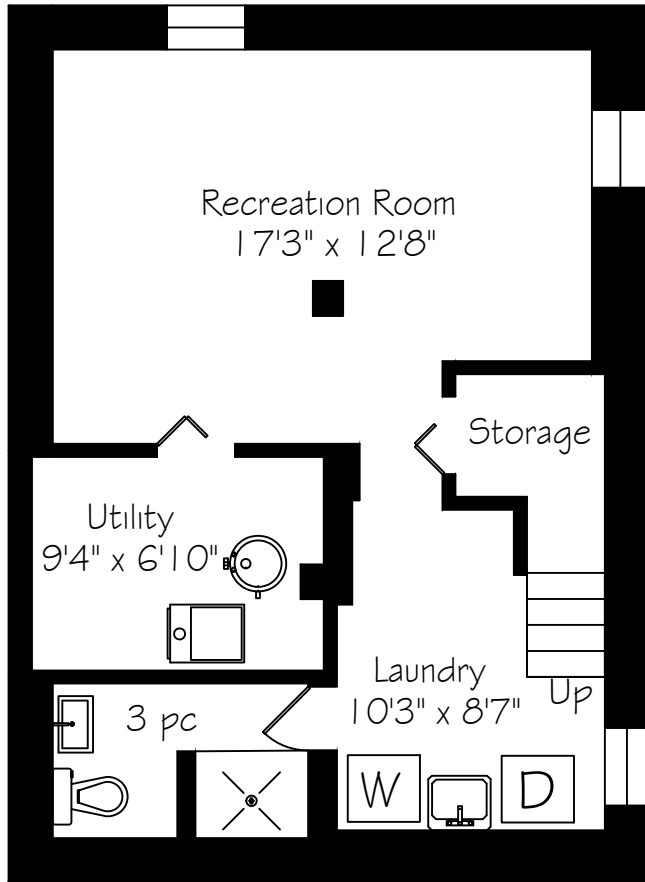

72 Macdonald Avenue

Lower Level
577 Square Feet

Main Floor
577 Square Feet

Second Floor
584 Square Feet

Measurements and Calculations are approximate
To be used as guidelines only
www.measuredup.ca