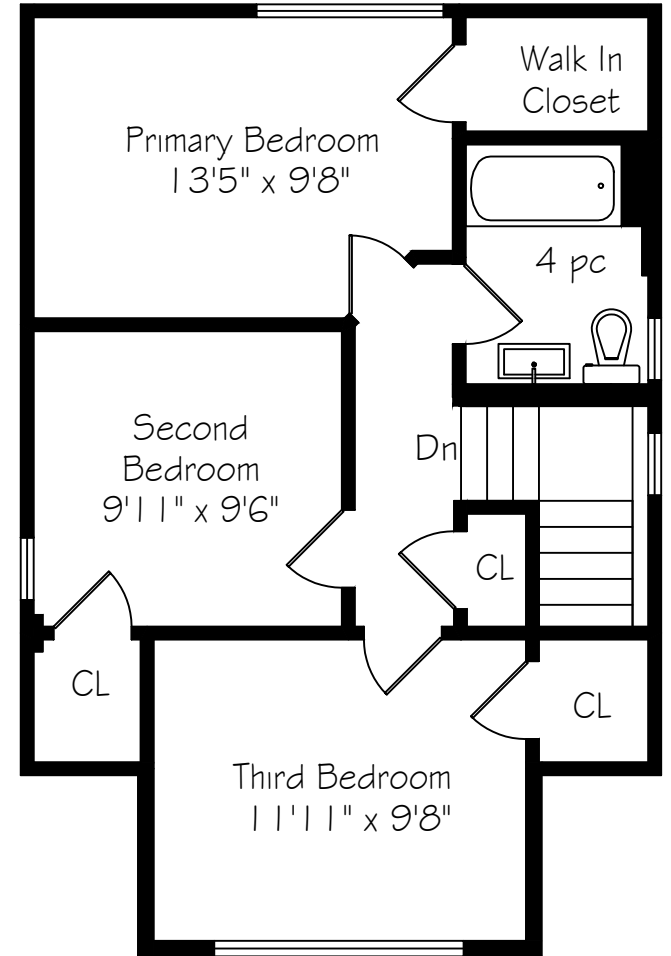

72 Macdonald Avenue

Lower Level
577 Square Feet

Main Floor
577 Square Feet

Second Floor
584 Square Feet

Measurements and Calculations are approximate
To be used as guidelines only
www.measuredup.ca