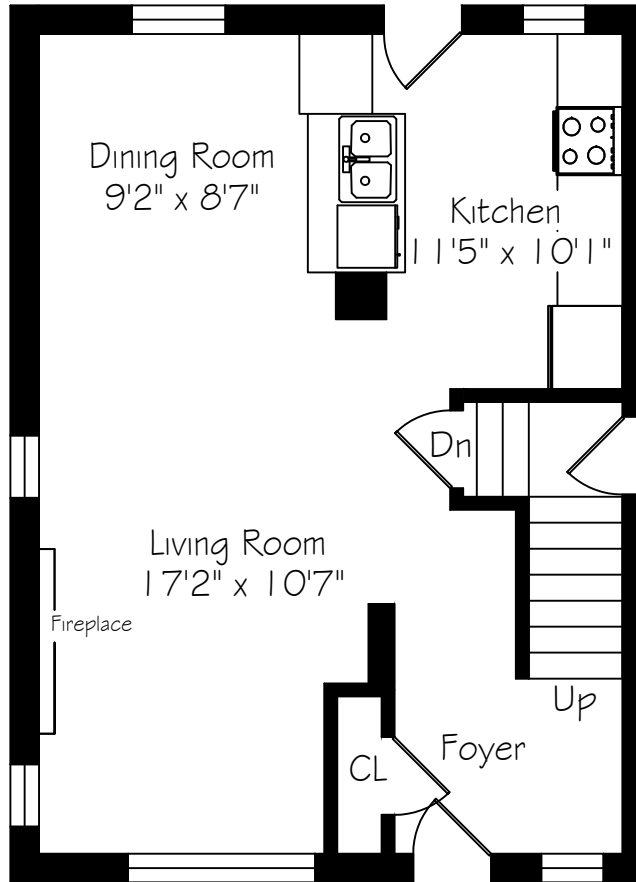

72 Macdonald Avenue

Lower Level
577 Square Feet

Main Floor
577 Square Feet

Second Floor
584 Square Feet

Measurements and Calculations are approximate
To be used as guidelines only
www.measuredup.ca