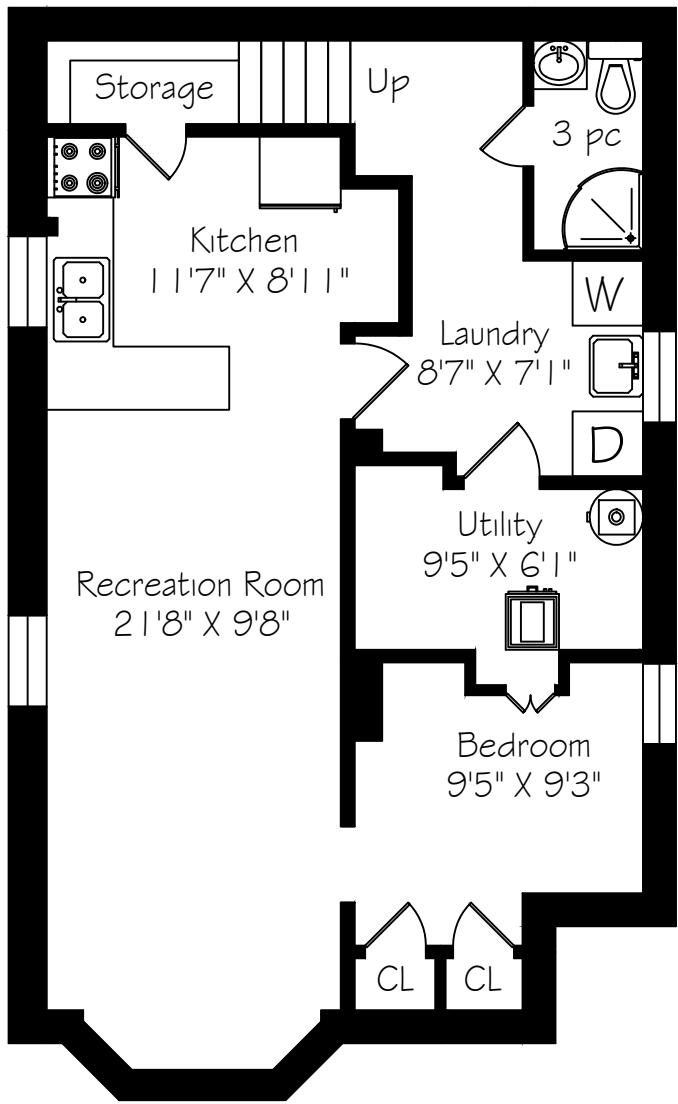

8 St Hubert Avenue

Measurements and Calculations are approximate
 To be used as guidelines only
www.measuredup.ca

Lower Level
 745 Square Feet

Main Floor
 745 Square Feet