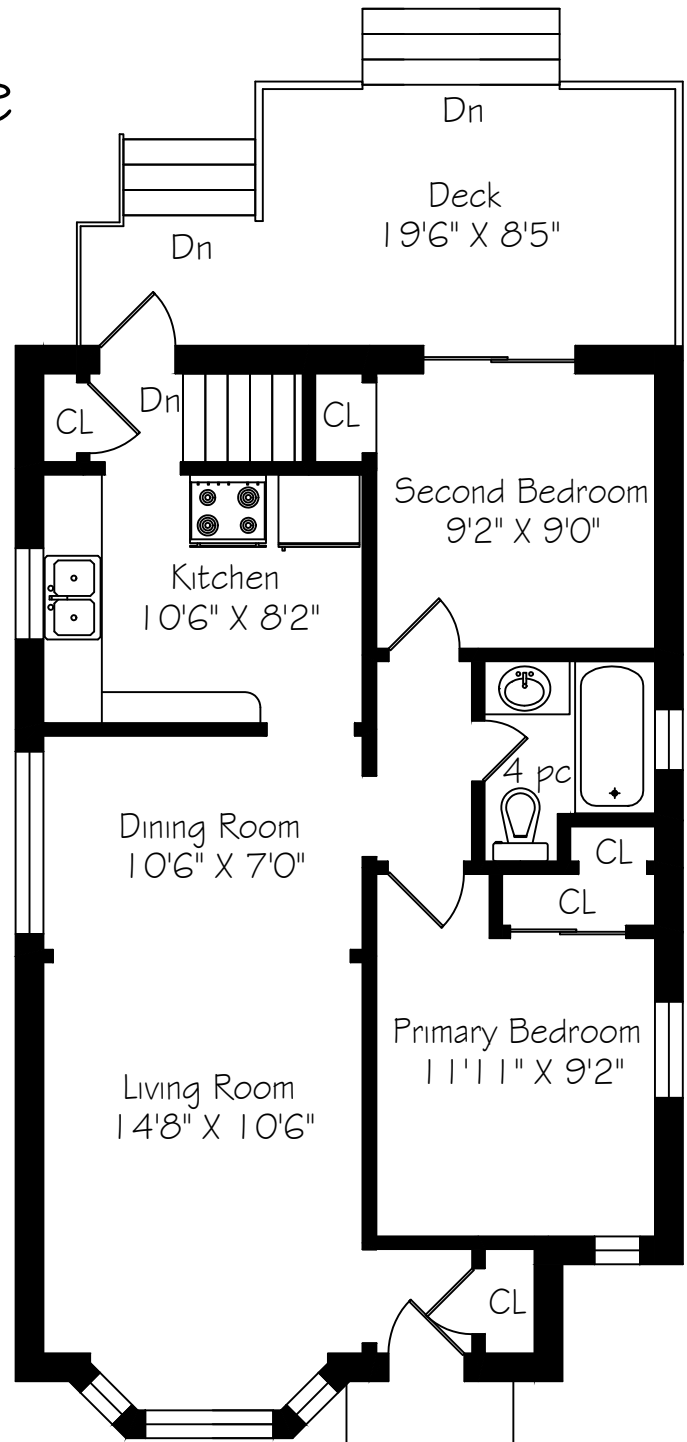

8 St Hubert Avenue

Measurements and Calculations are approximate
 To be used as guidelines only
www.measuredup.ca

Lower Level
 745 Square Feet

Main Floor
 745 Square Feet