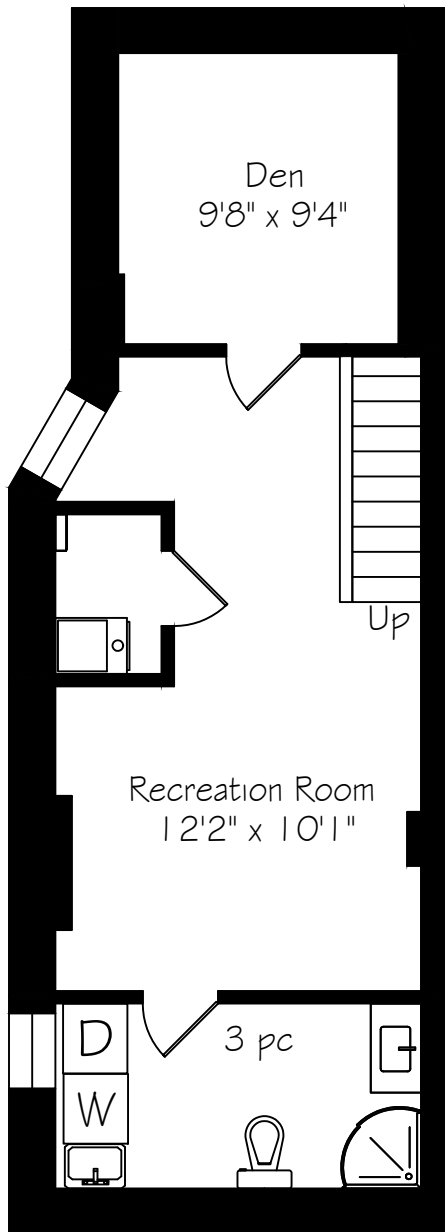

# 235 Browning Avenue

Measurements and Calculations are approximate  
To be used as guidelines only  
[www.measuredup.ca](http://www.measuredup.ca)

Lower Level  
545 Square Feet

Main Floor  
612 Square Feet

Second Floor  
603 Square Feet