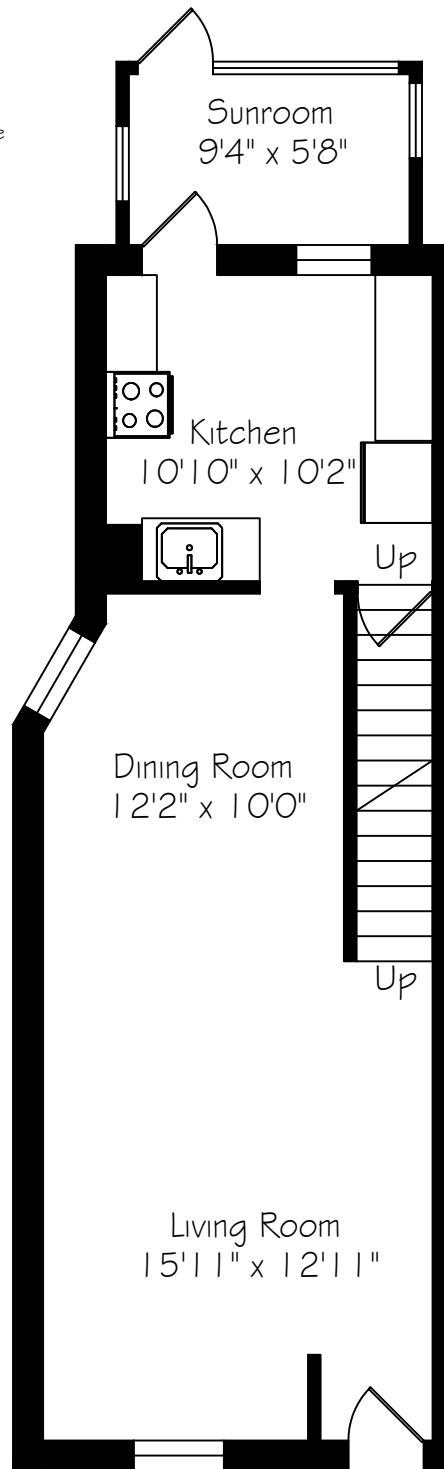

# 235 Browning Avenue

Measurements and Calculations are approximate  
To be used as guidelines only  
[www.measuredup.ca](http://www.measuredup.ca)

Lower Level  
545 Square Feet

Main Floor  
612 Square Feet

Second Floor  
603 Square Feet