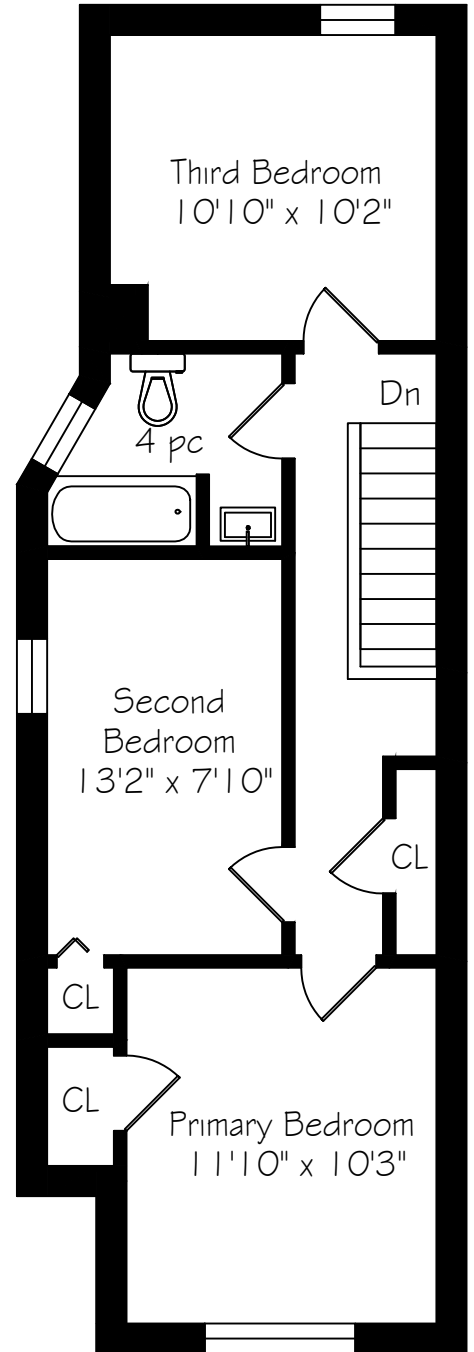

# 235 Browning Avenue

Measurements and Calculations are approximate  
To be used as guidelines only  
[www.measuredup.ca](http://www.measuredup.ca)

Lower Level  
545 Square Feet

Main Floor  
612 Square Feet

Second Floor  
603 Square Feet