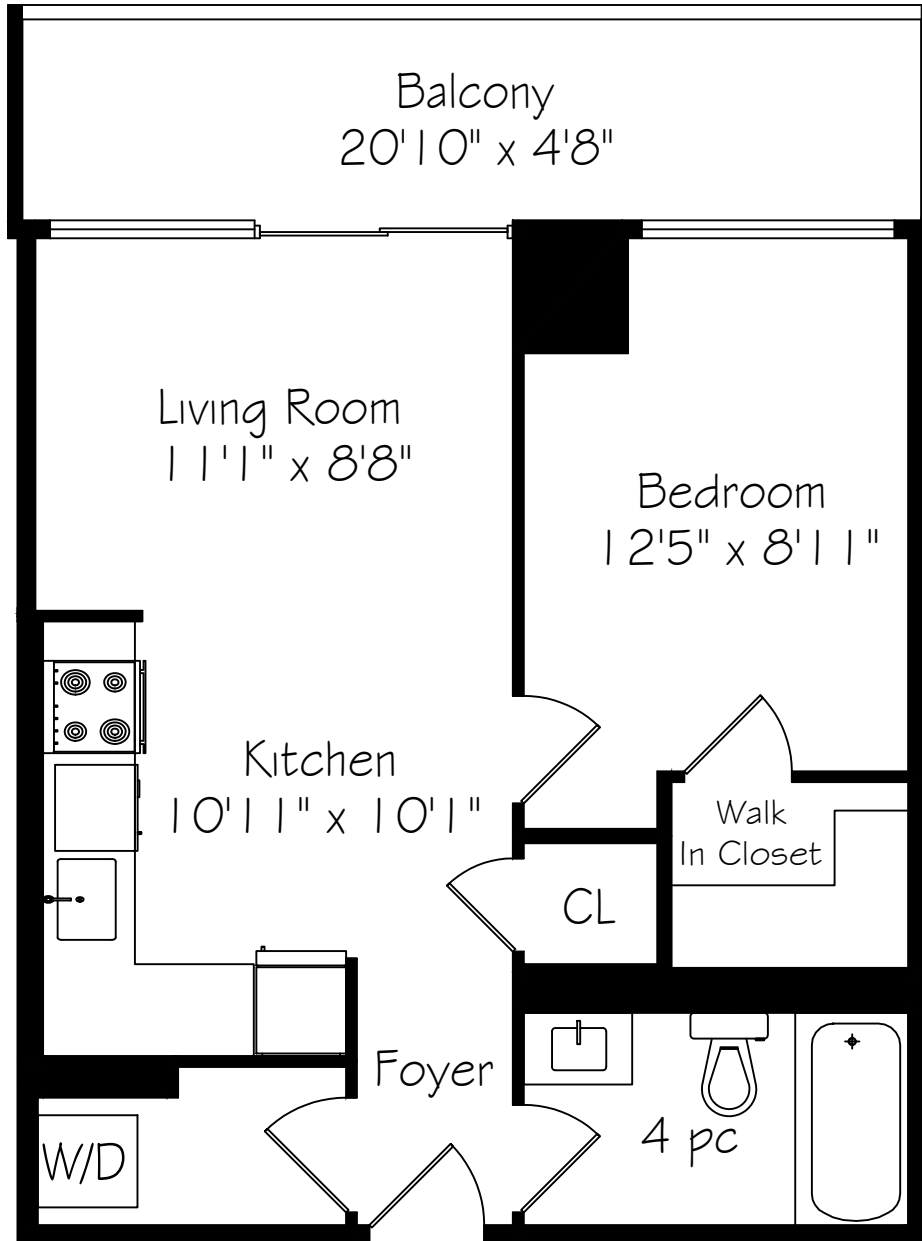

# 120 Bayview Avenue

Suite S1007  
490 Square Feet  
+ 100 Balcony

Measurements and Calculations are approximate  
To be used as guidelines only