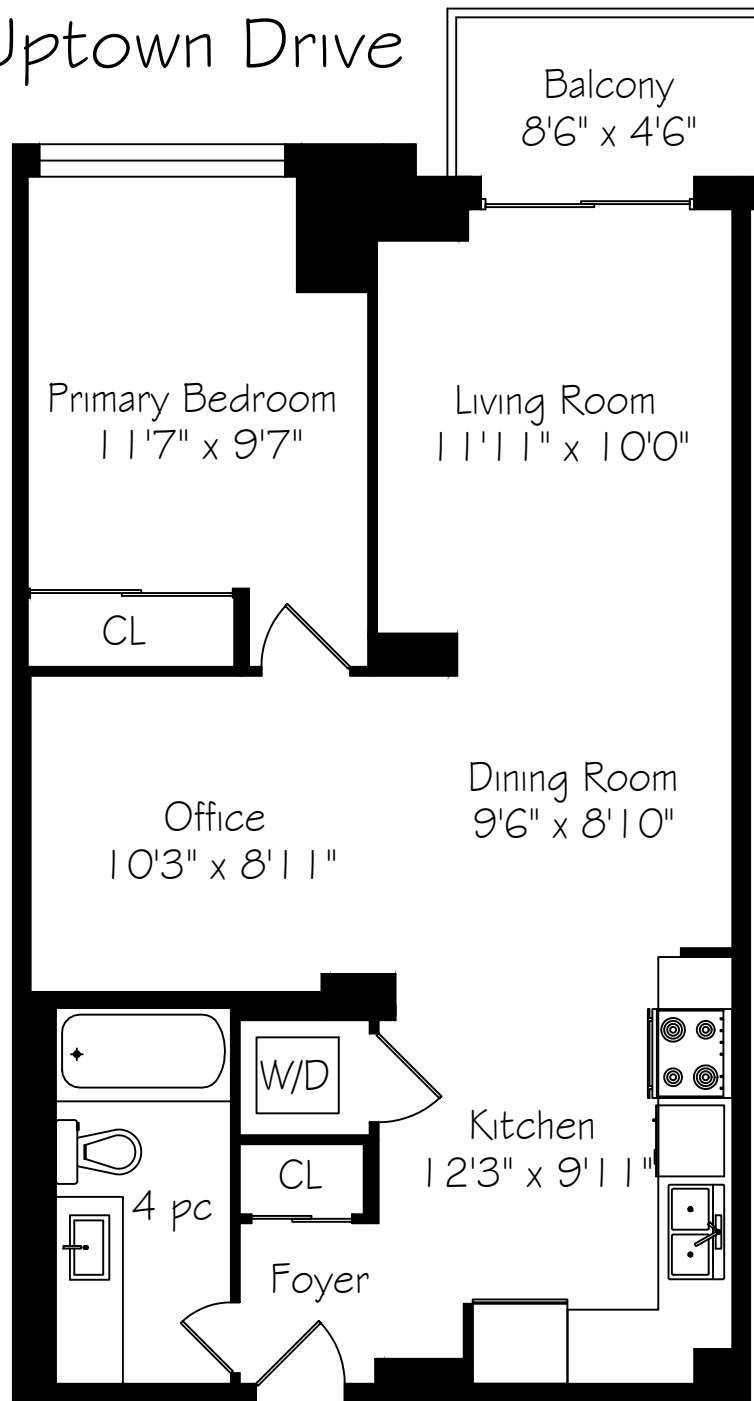

1 Uptown Drive

Suite 309

710 Square Feet

+ 38 Balcony

Measurements and Calculations are approximate
To be used as guidelines only