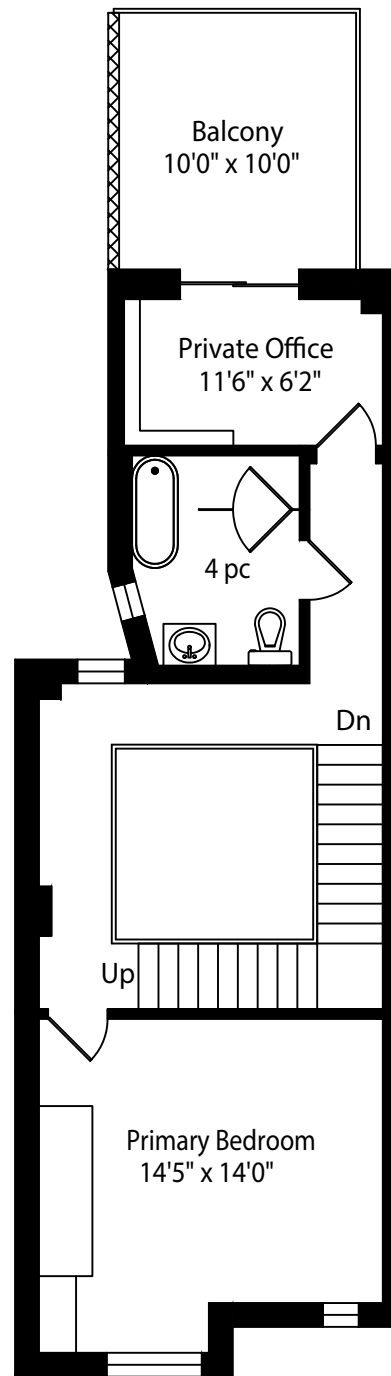

# 66 Annette Street

Measurements and Calculations are approximate  
To be used as guidelines only  
[www.measuredup.ca](http://www.measuredup.ca)

Lower Level  
435 Square Feet

Main Floor  
640 Square Feet

Second Floor  
640 Square Feet

Third Floor  
385 Square Feet

+ 120 Square Foot Detached Car Garage