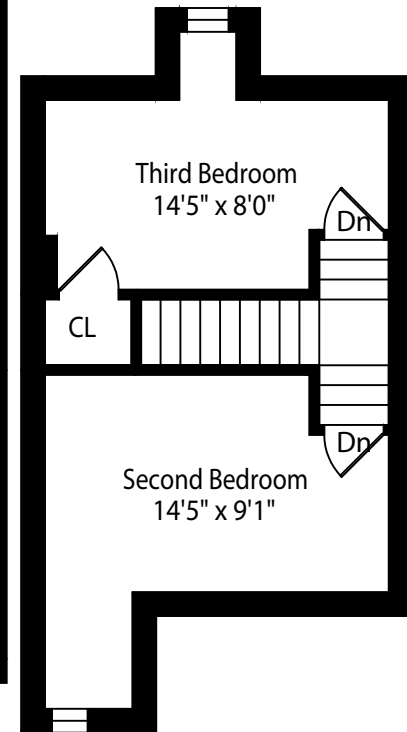

# 66 Annette Street

Measurements and Calculations are approximate  
To be used as guidelines only  
[www.measuredup.ca](http://www.measuredup.ca)

Lower Level  
435 Square Feet

Main Floor  
640 Square Feet

Second Floor  
640 Square Feet

Third Floor  
385 Square Feet

+ 120 Square Foot Detached Car Garage