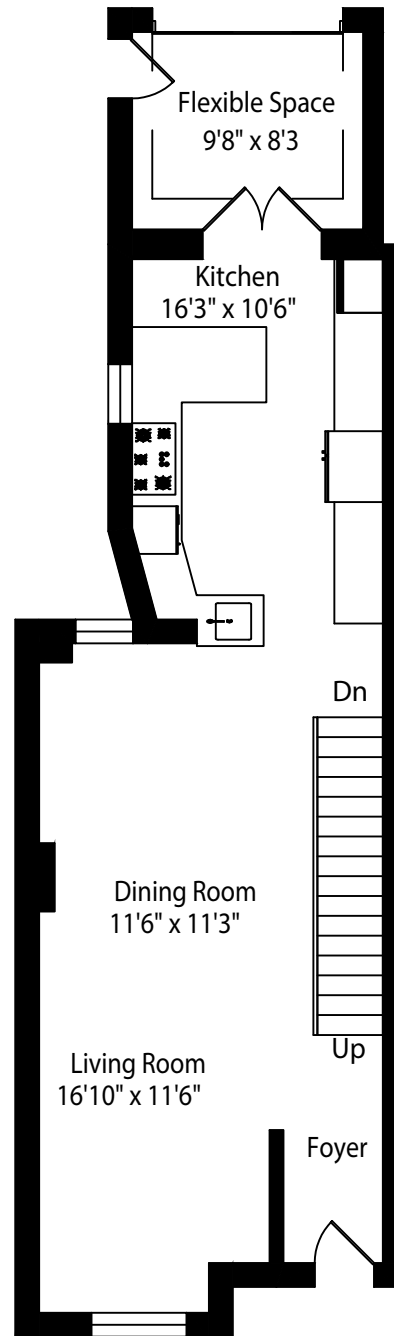

# 66 Annette Street

Measurements and Calculations are approximate  
To be used as guidelines only  
[www.measuredup.ca](http://www.measuredup.ca)

Lower Level  
435 Square Feet

Main Floor  
640 Square Feet

Second Floor  
640 Square Feet

Third Floor  
385 Square Feet

+ 120 Square Foot Detached Car Garage