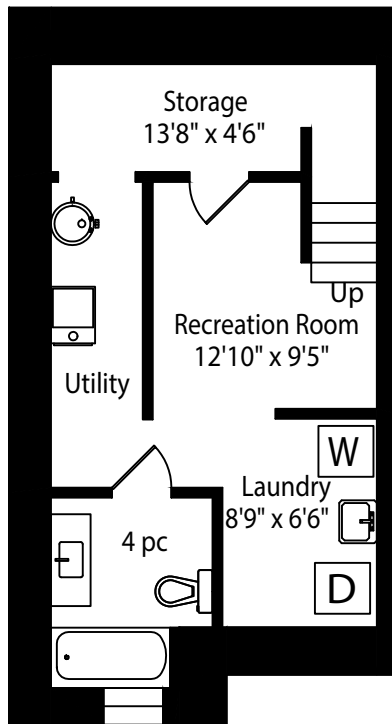

# 66 Annette Street

Measurements and Calculations are approximate  
To be used as guidelines only  
[www.measuredup.ca](http://www.measuredup.ca)

Lower Level  
435 Square Feet

Main Floor  
640 Square Feet

Second Floor  
640 Square Feet

Third Floor  
385 Square Feet

+ 120 Square Foot Detached Car Garage