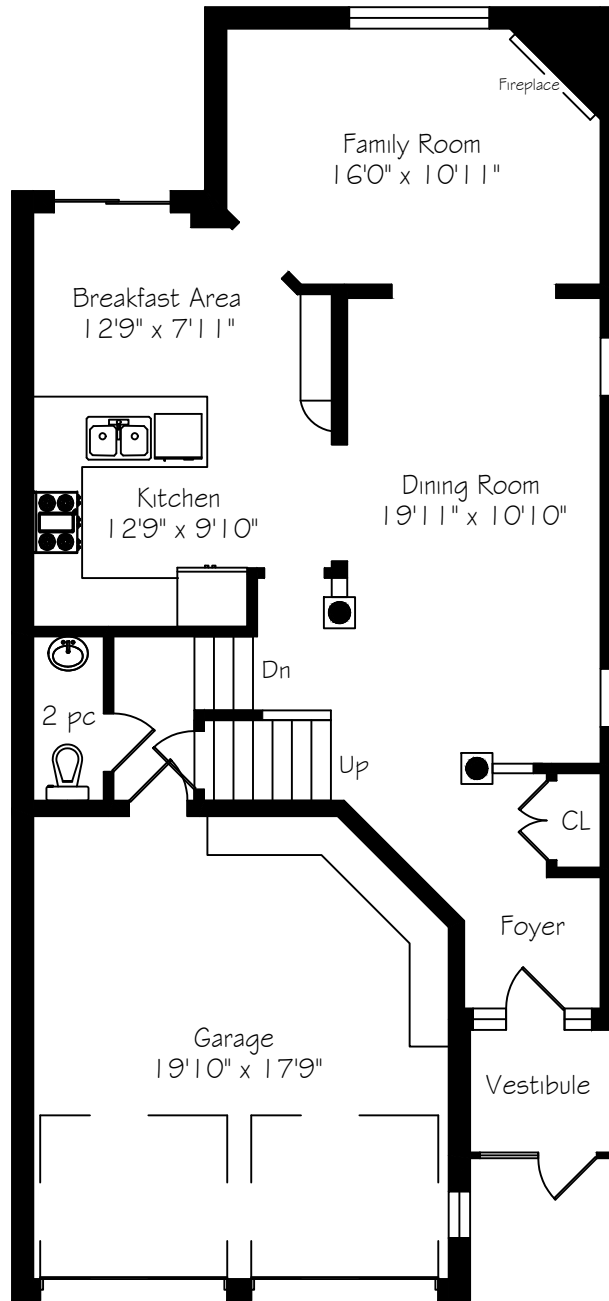

12 Martini Drive

Measurements and Calculations are approximate
To be used as guidelines only
www.measuredup.ca

Lower Level
959 Square Feet

Main Floor
916 Square Feet
+ 386 Garage

Second Floor
1084 Square Feet