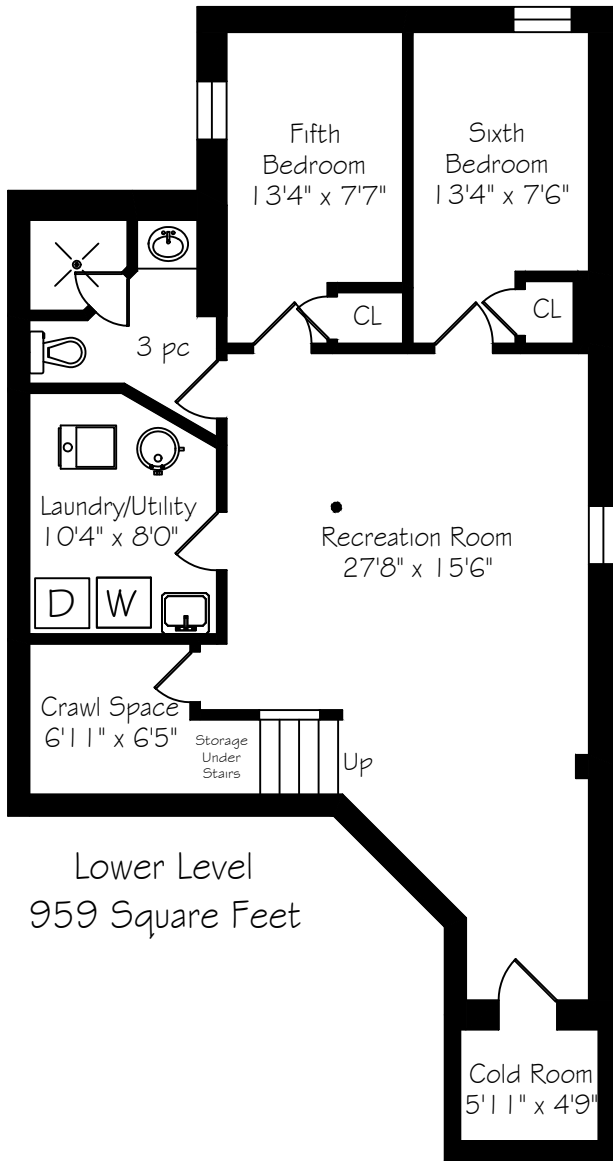

12 Martini Drive

Measurements and Calculations are approximate
To be used as guidelines only
www.measuredup.ca

Lower Level
959 Square Feet

Main Floor
916 Square Feet
+ 386 Garage

Second Floor
1084 Square Feet