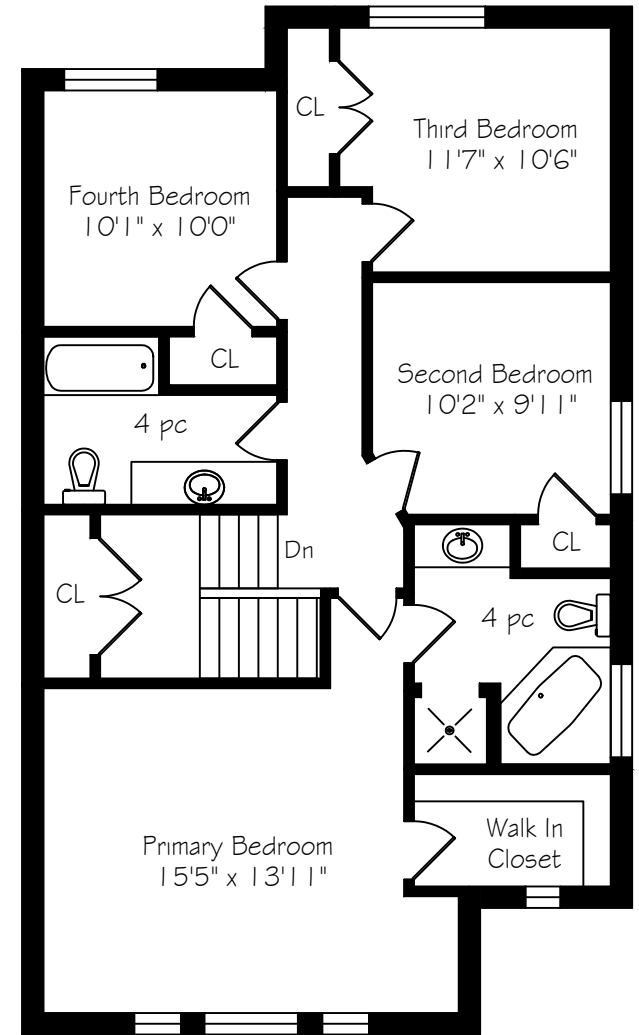

12 Martini Drive

Measurements and Calculations are approximate
To be used as guidelines only
www.measuredup.ca

Lower Level
959 Square Feet

Main Floor
916 Square Feet
+ 386 Garage

Second Floor
1084 Square Feet