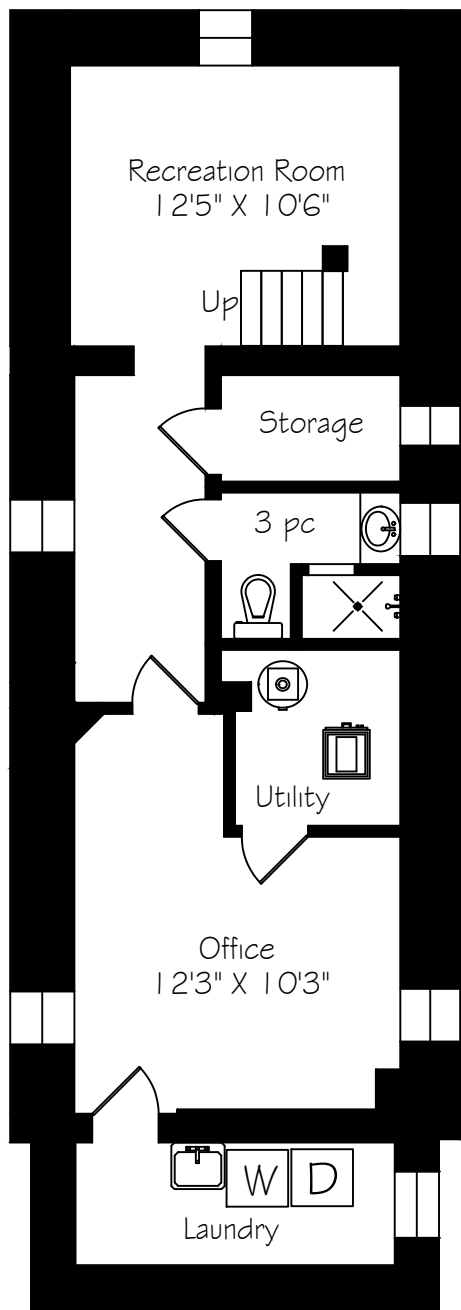

147 Kitchener Avenue

Measurements and Calculations are approximate
To be used as guidelines only
www.measuredup.ca

Lower Level
816 Square Feet

Main Floor
720 Square Feet

Second Floor
505 Square Feet