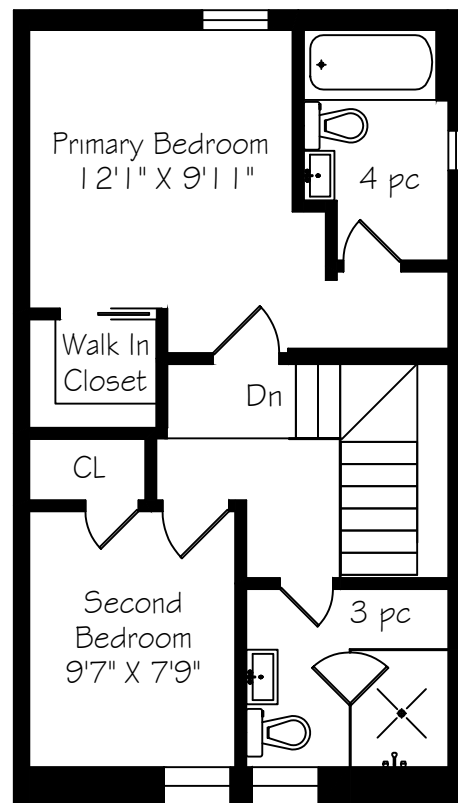

147 Kitchener Avenue

Measurements and Calculations are approximate
To be used as guidelines only
www.measuredup.ca

Lower Level
816 Square Feet

Main Floor
720 Square Feet

Second Floor
505 Square Feet