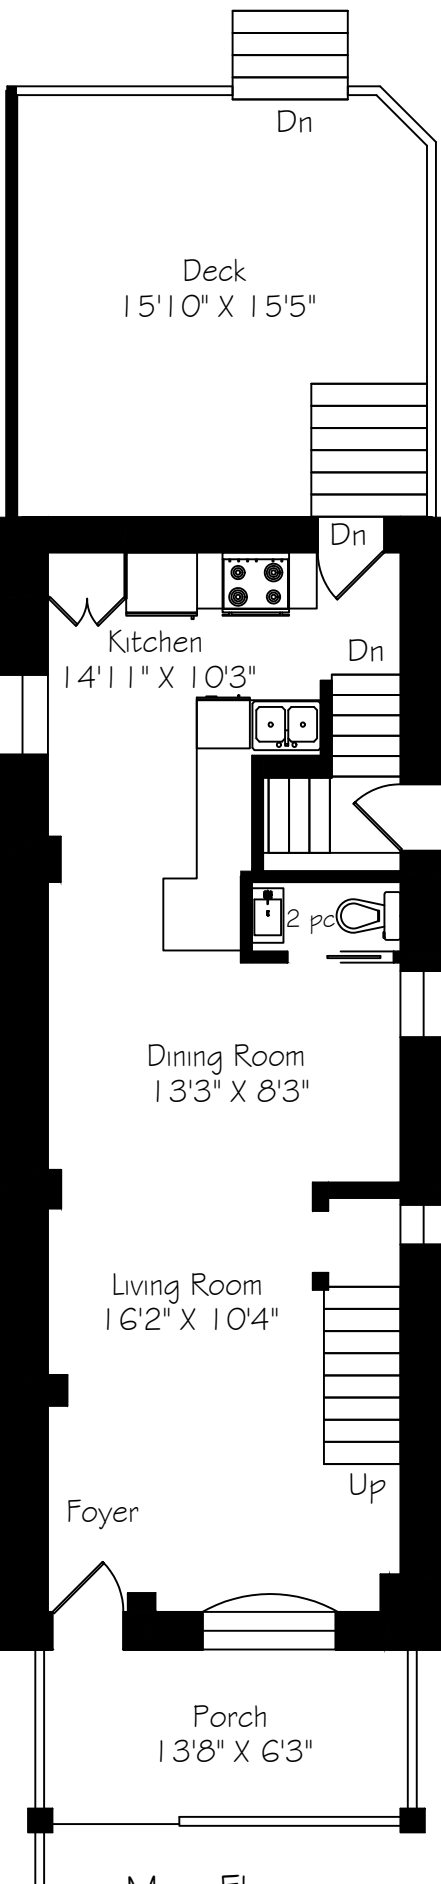

147 Kitchener Avenue

Measurements and Calculations are approximate
To be used as guidelines only
www.measuredup.ca

Lower Level
816 Square Feet

Main Floor
720 Square Feet

Second Floor
505 Square Feet