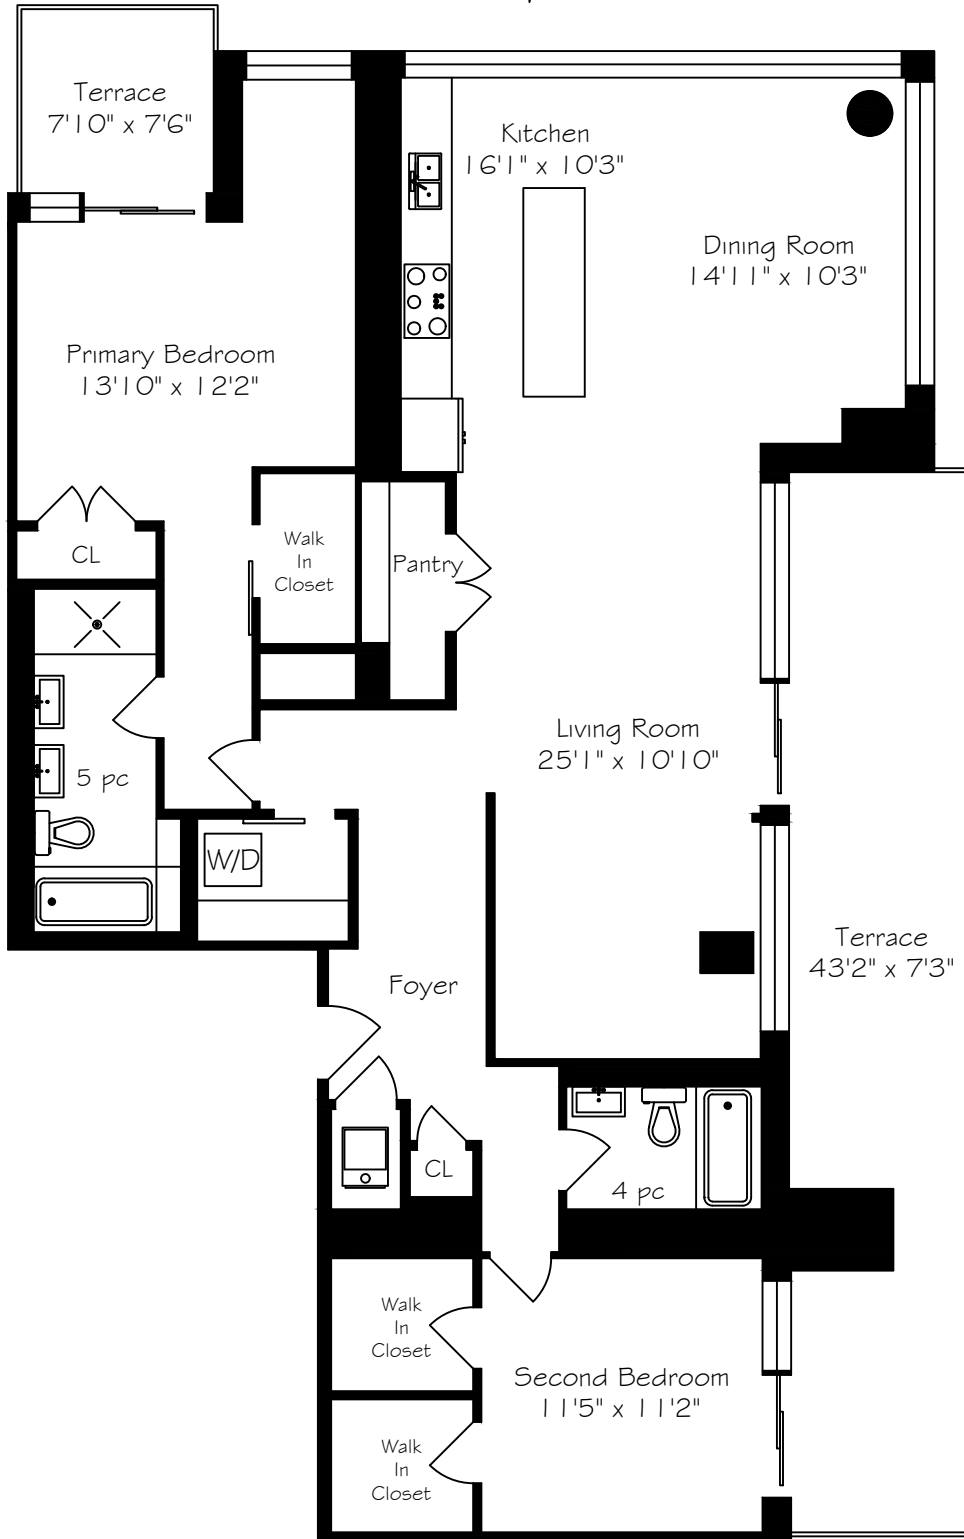

5 St Joseph Street

Suite 4602

1685 Square Feet

+ 370 Terraces

Measurements and Calculations are approximate
To be used as guidelines only