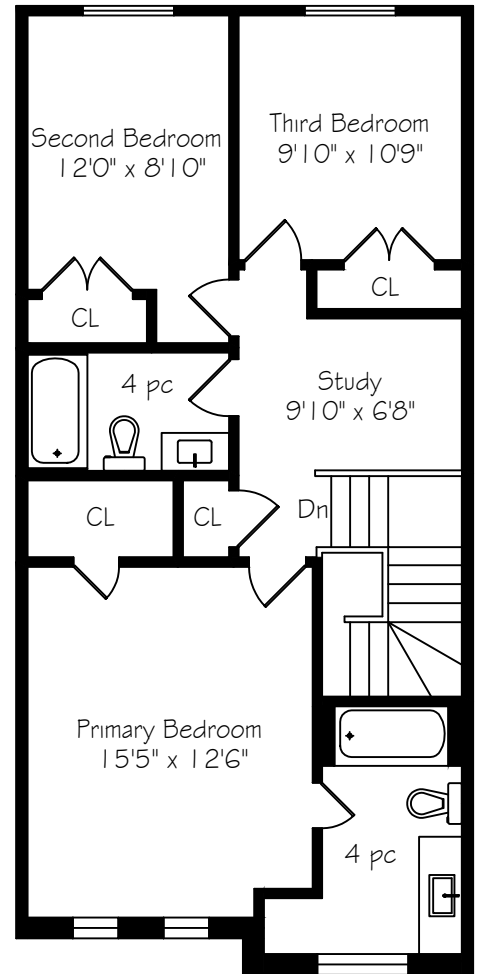

Lower Level  
635 Square Feet

Main Floor  
635 Square Feet  
+ 215 Garage

## 81 Highgate Drive

Measurements and Calculations are approximate  
To be used as guidelines only  
[www.measuredup.ca](http://www.measuredup.ca)

Second Floor  
816 Square Feet