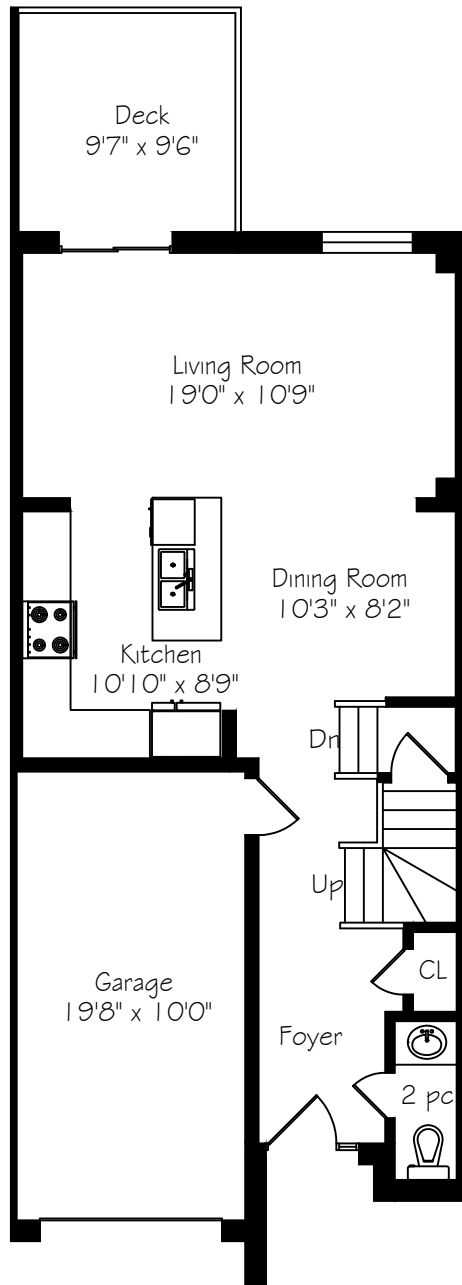

Lower Level  
635 Square Feet

Main Floor  
635 Square Feet  
+ 215 Garage

## 81 Highgate Drive

Measurements and Calculations are approximate  
To be used as guidelines only  
[www.measuredup.ca](http://www.measuredup.ca)

Second Floor  
816 Square Feet