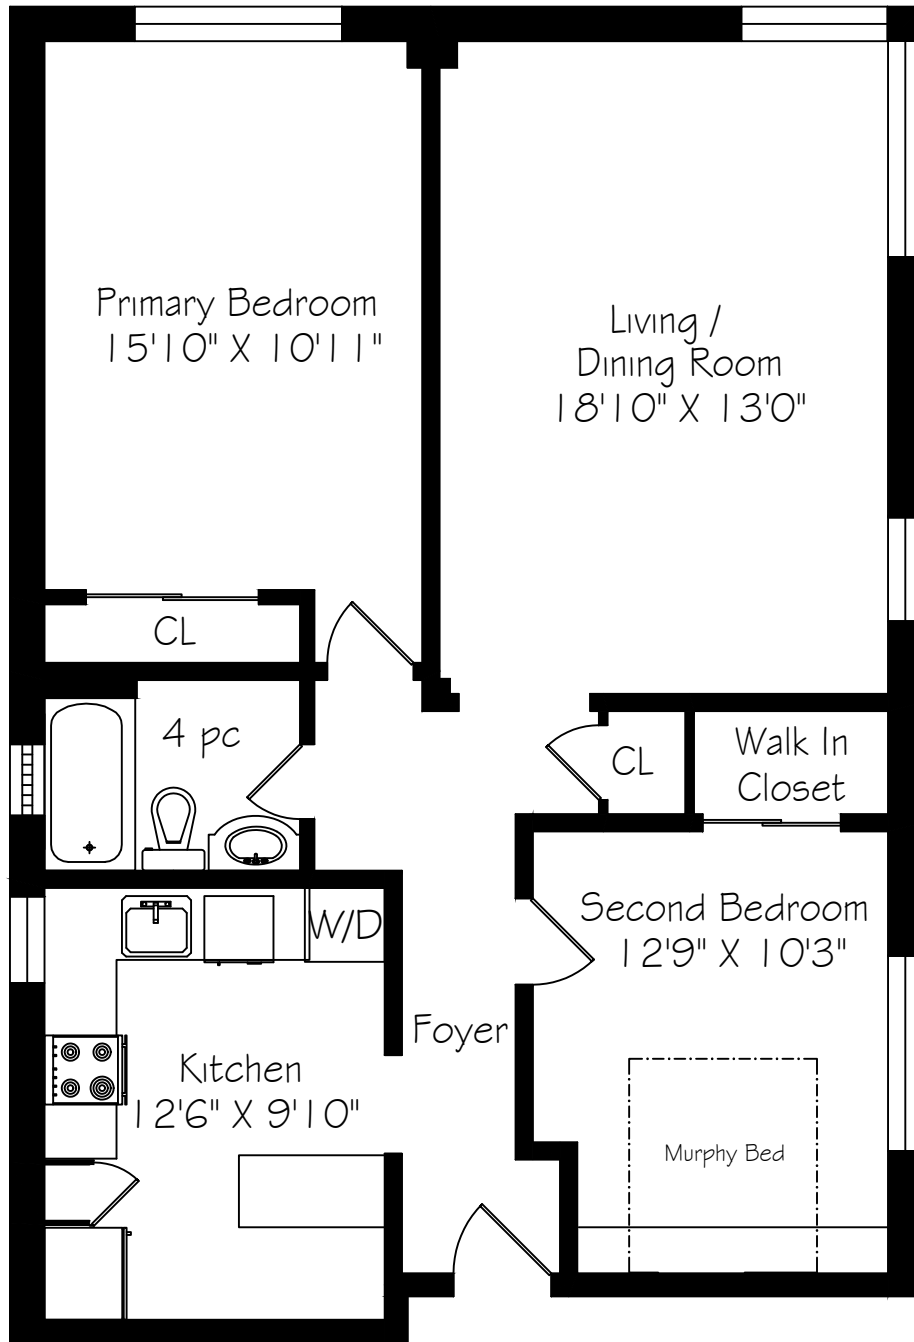

1840 Bathurst Street

Suite 202
1000 Square Feet

Measurements and Calculations are approximate
To be used as guidelines only
www.measuredup.ca