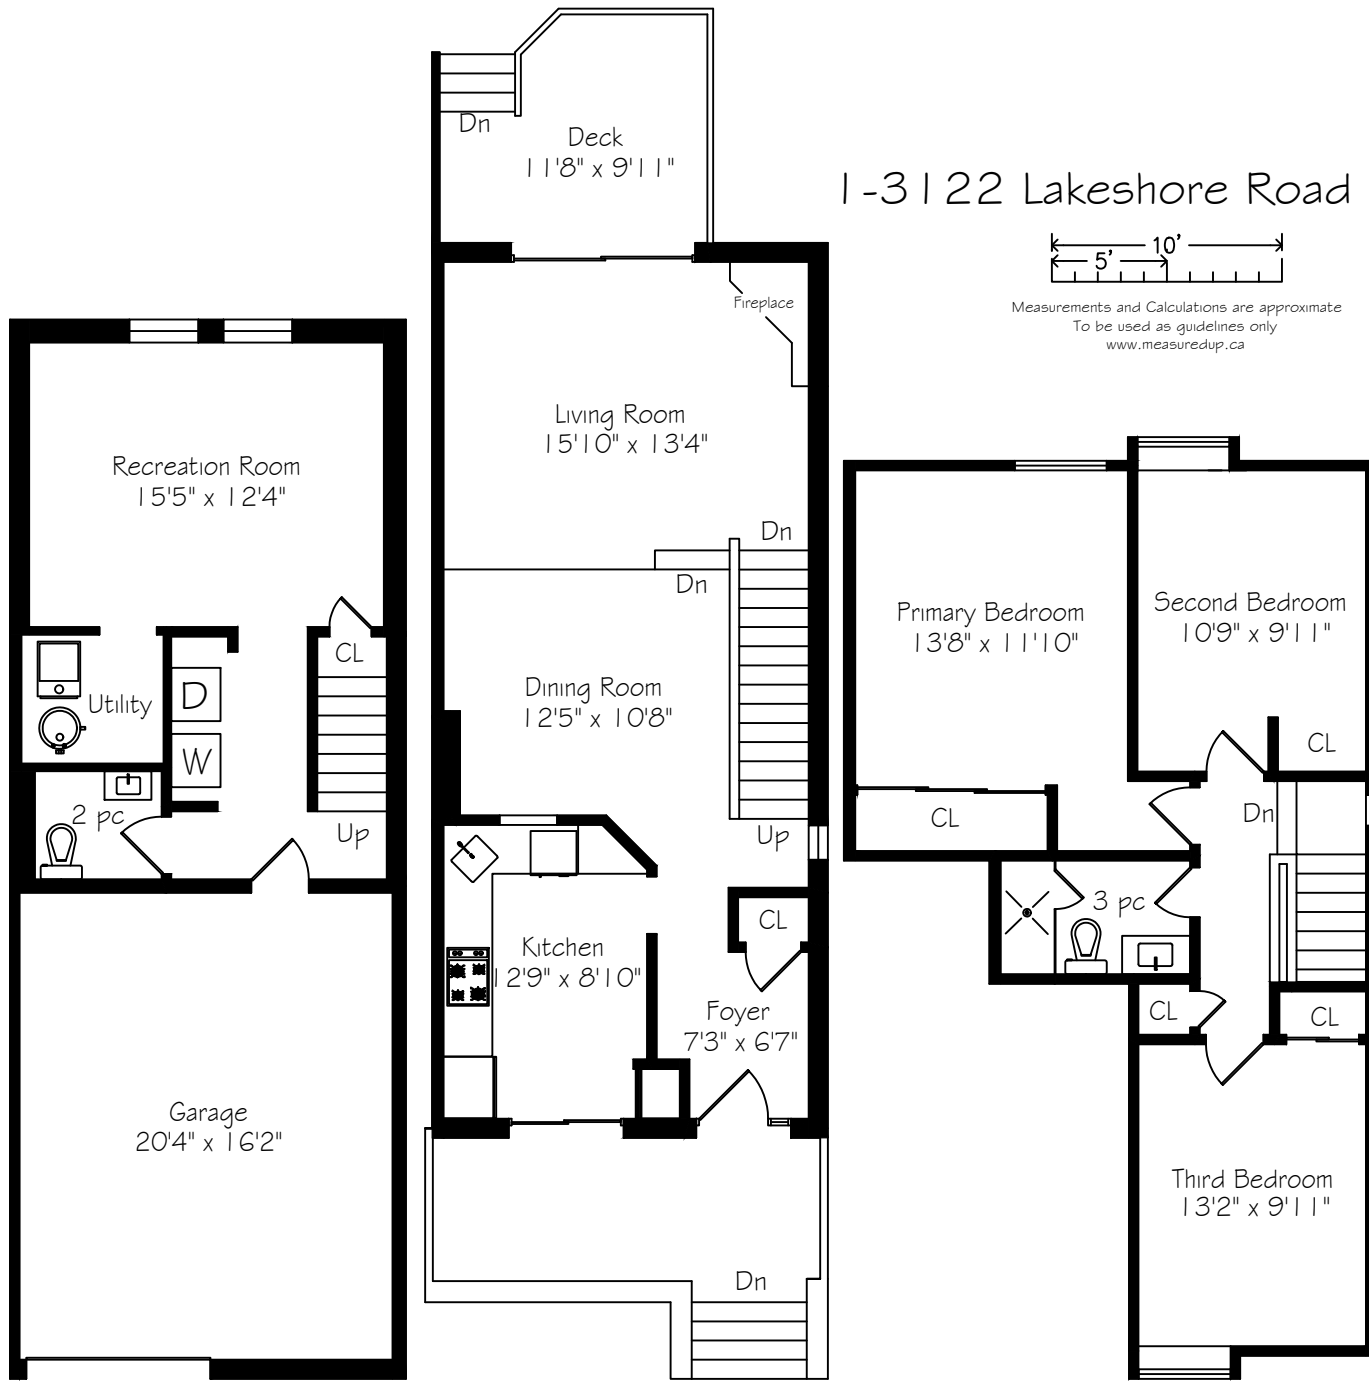

1-3122 Lakeshore Road West

Measurements and Calculations are approximate
To be used as guidelines only
www.measuredup.ca

Lower Level
428 Square Feet
+ 363 Garage

Main Floor
670 Square Feet

Second Floor
690 Square Feet