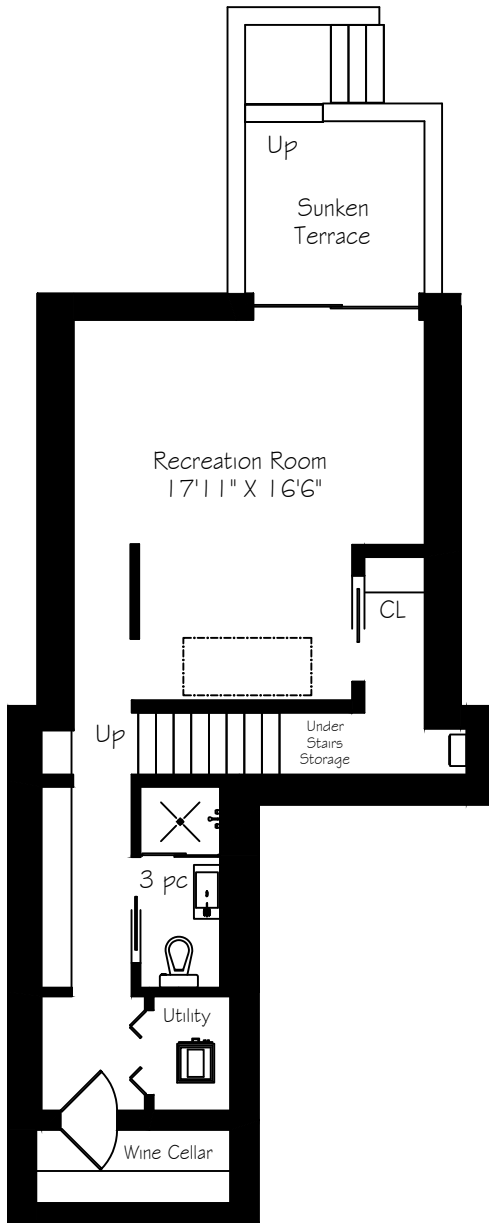

16 Laurel Avenue

Measurements and Calculations are approximate
To be used as guidelines only
www.measuredup.ca

Lower Level
727 Square Feet

Main Floor
675 Square Feet

Second Floor
896 Square Feet

Third Floor
647 Square Feet