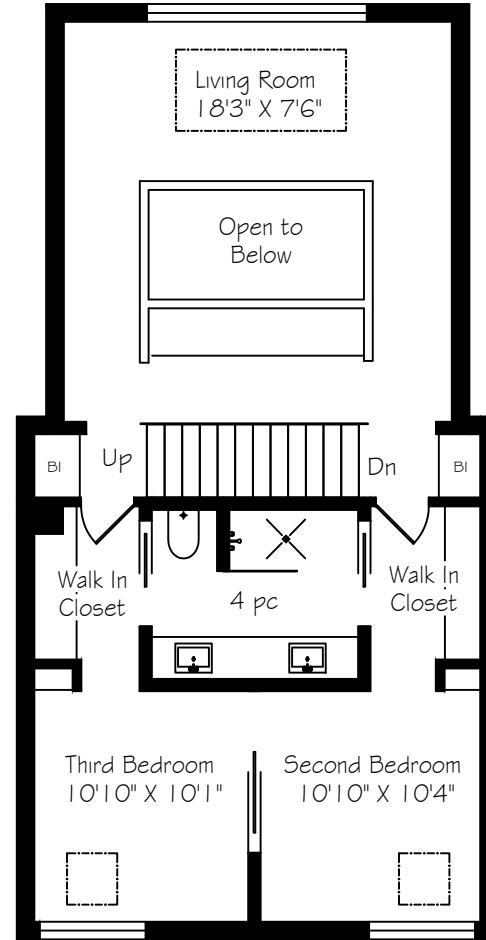

16 Laurel Avenue

Measurements and Calculations are approximate
To be used as guidelines only
www.measuredup.ca

Lower Level
727 Square Feet

Main Floor
675 Square Feet

Second Floor
896 Square Feet

Third Floor
647 Square Feet