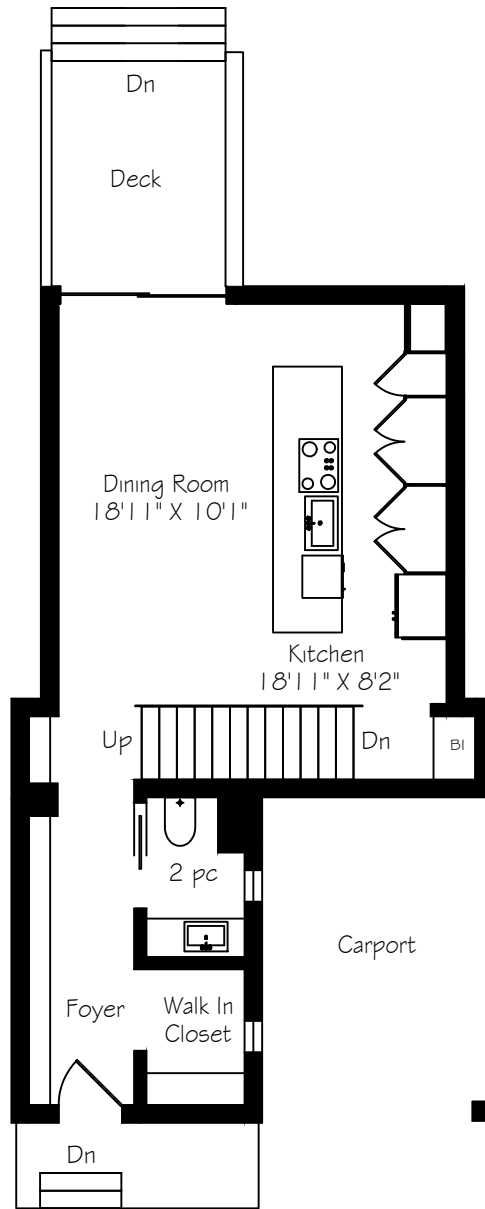

16 Laurel Avenue

Measurements and Calculations are approximate
To be used as guidelines only
www.measuredup.ca

Lower Level
727 Square Feet

Main Floor
675 Square Feet

Second Floor
896 Square Feet

Third Floor
647 Square Feet