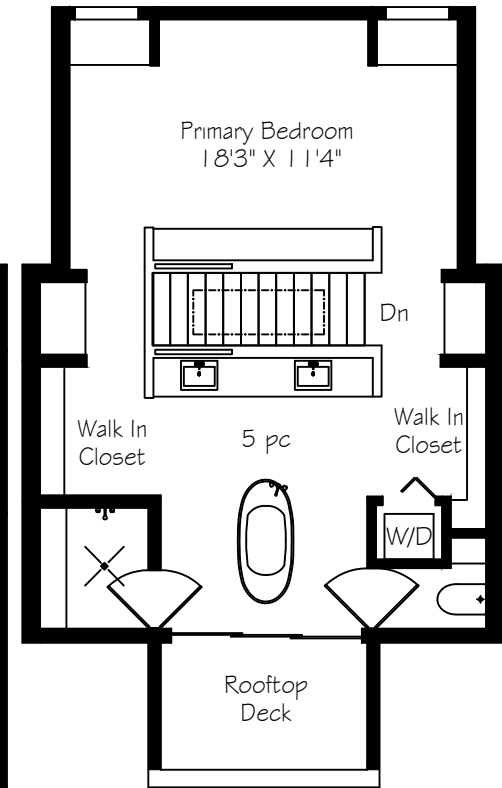

16 Laurel Avenue

Measurements and Calculations are approximate
To be used as guidelines only
www.measuredup.ca

Lower Level
727 Square Feet

Main Floor
675 Square Feet

Second Floor
896 Square Feet

Third Floor
647 Square Feet