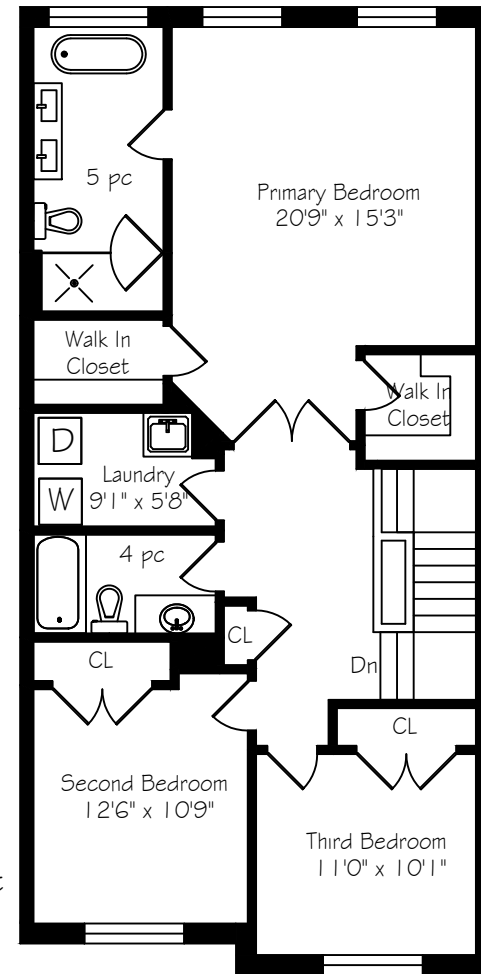

31-3353 Liptay Avenue

Measurements and Calculations are approximate
To be used as guidelines only
www.measuredup.ca

Lower Level
865 Square Feet

Main Floor
865 Square Feet
+ 228 Garage

Second Floor
1088 Square Feet