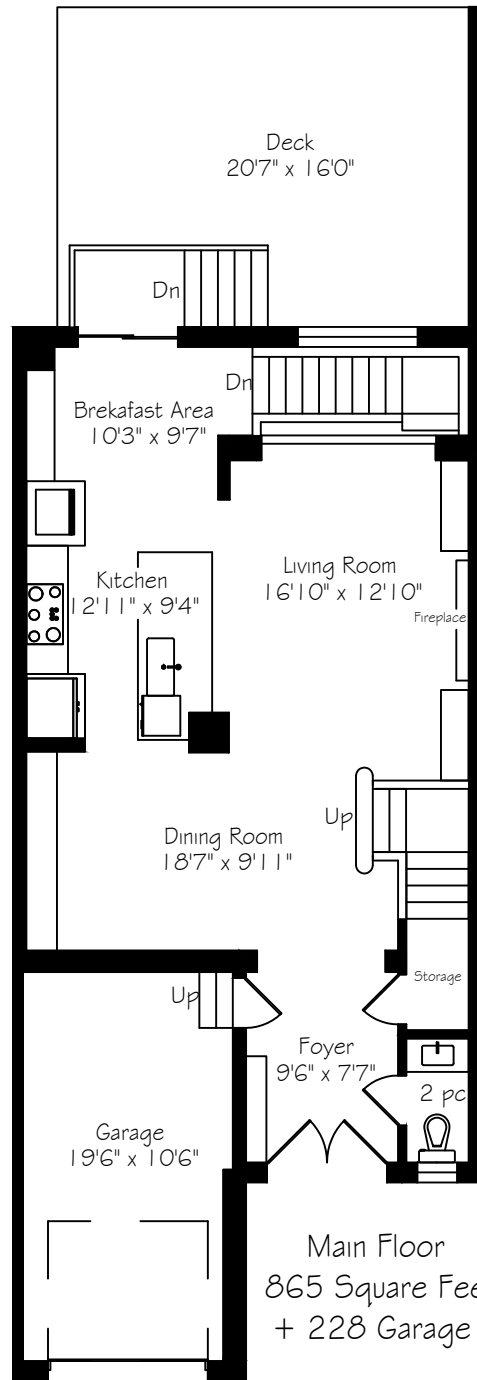

31-3353 Liptay Avenue

Measurements and Calculations are approximate
To be used as guidelines only
www.measuredup.ca

Lower Level
865 Square Feet

Main Floor
865 Square Feet
+ 228 Garage

Second Floor
1088 Square Feet