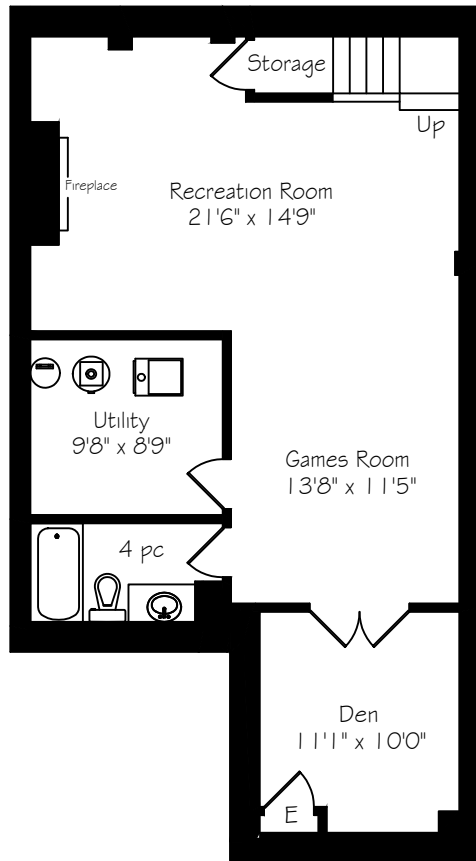

31-3353 Liptay Avenue

Measurements and Calculations are approximate
To be used as guidelines only
www.measuredup.ca

Lower Level
865 Square Feet

Main Floor
865 Square Feet
+ 228 Garage

Second Floor
1088 Square Feet