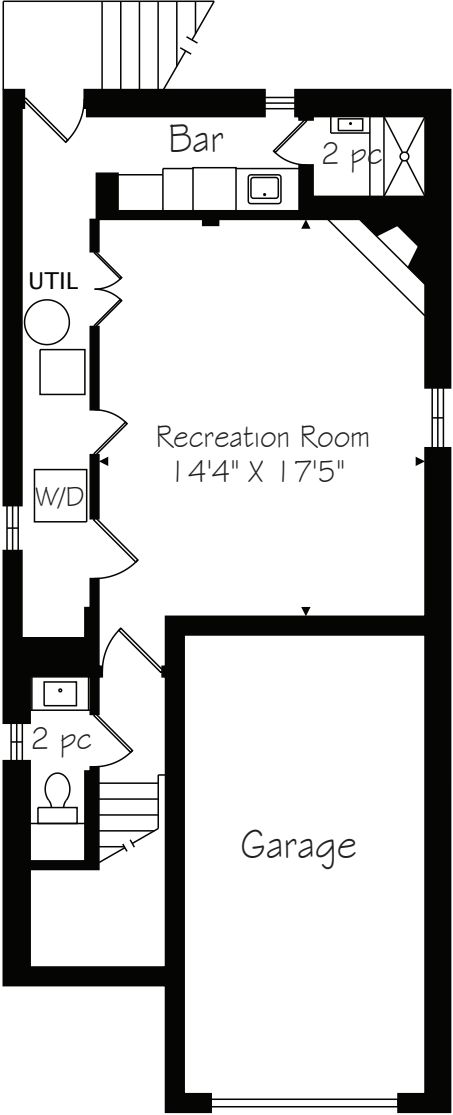

434 Westmount Avenue

Measurements and Calculations are approximate
To be used as guidelines only
www.measuredup.ca

Lower Level
525 Square Feet

Main Floor
677 Square Feet

Second Floor
677 Square Feet