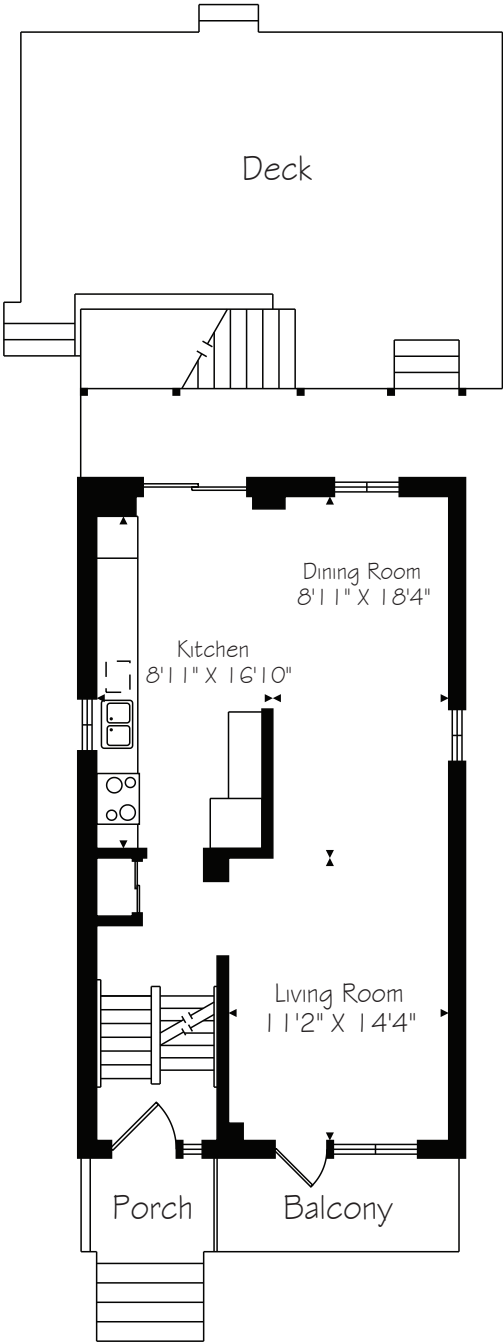

434 Westmount Avenue

Measurements and Calculations are approximate
To be used as guidelines only
www.measuredup.ca

Lower Level
525 Square Feet

Main Floor
677 Square Feet

Second Floor
677 Square Feet