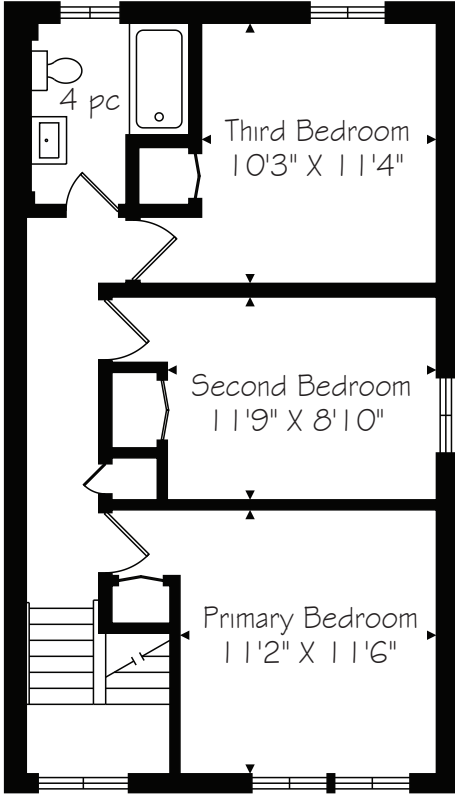

434 Westmount Avenue

Measurements and Calculations are approximate
To be used as guidelines only
www.measuredup.ca

Lower Level
525 Square Feet

Main Floor
677 Square Feet

Second Floor
677 Square Feet