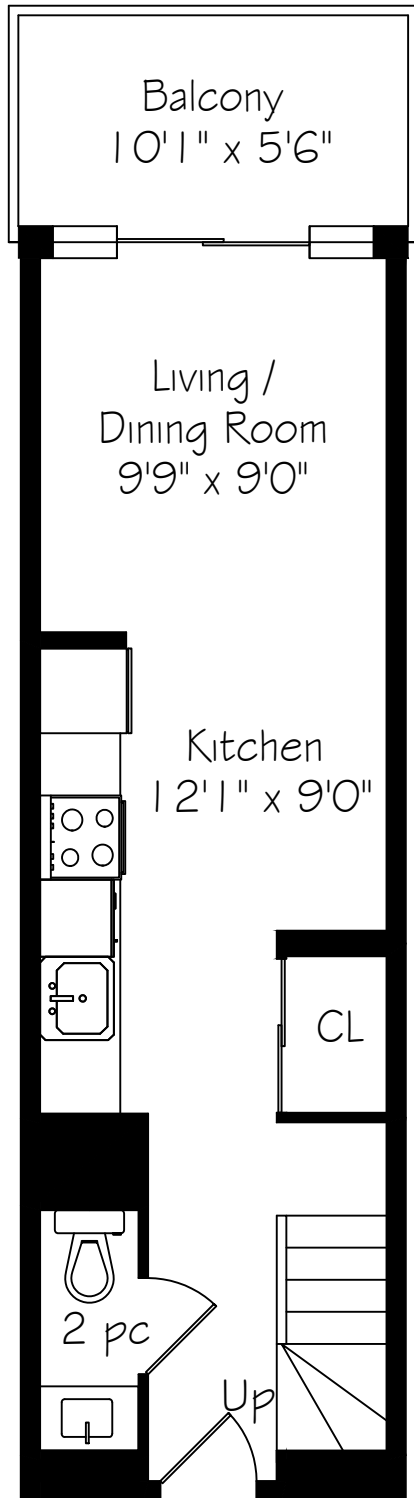

721-5 Hanna Avenue

Main Floor
315 Square Feet
+ 55 Balcony

Second Floor
294 Square Feet