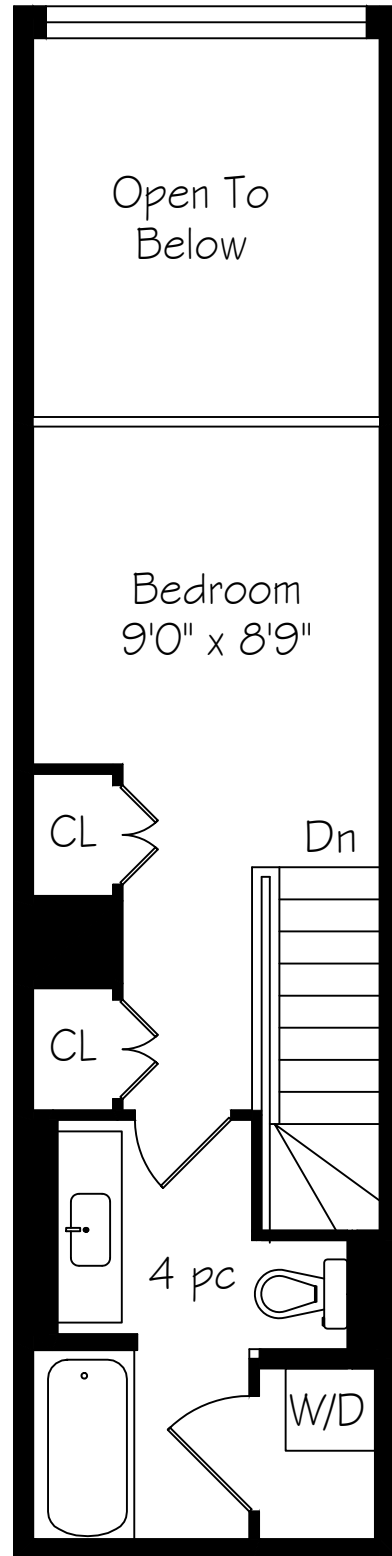

721-5 Hanna Avenue

Main Floor
315 Square Feet
+ 55 Balcony

Second Floor
294 Square Feet