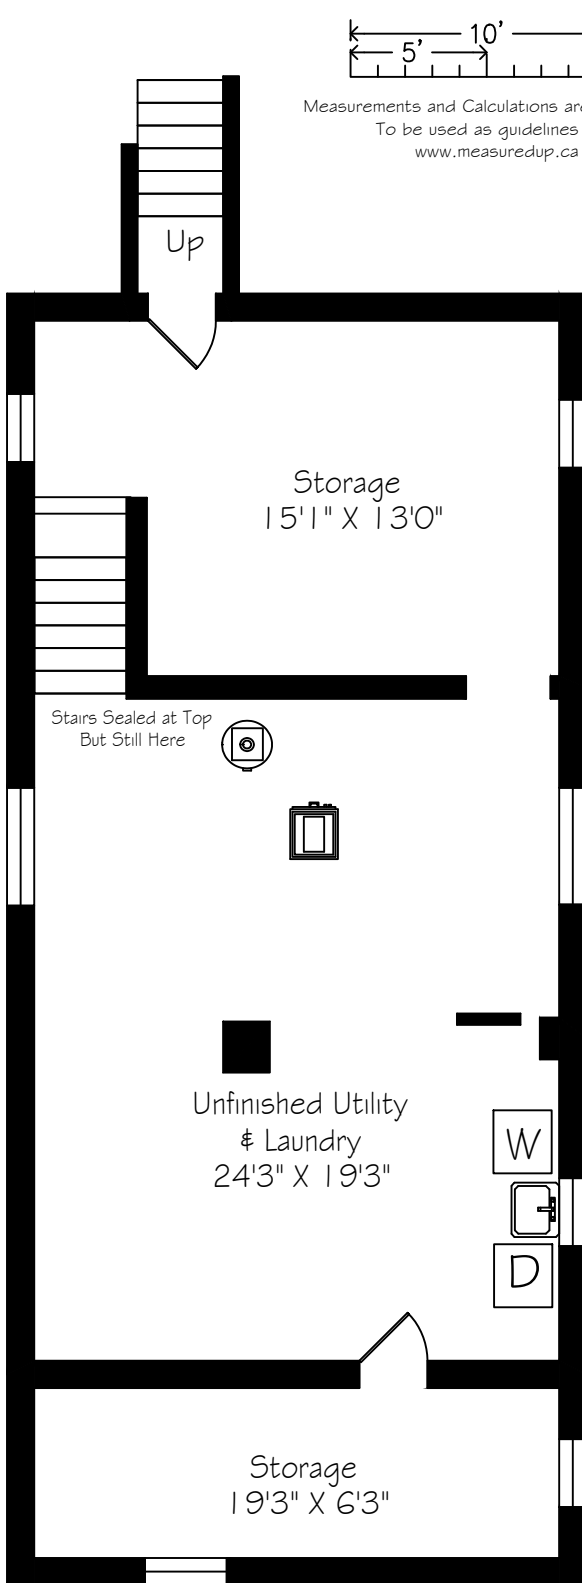

233 Rosethorn Avenue

Measurements and Calculations are approximate
To be used as guidelines only
www.measuredup.ca

Lower Level
1009 Square Feet

Main Floor
912 Square Feet