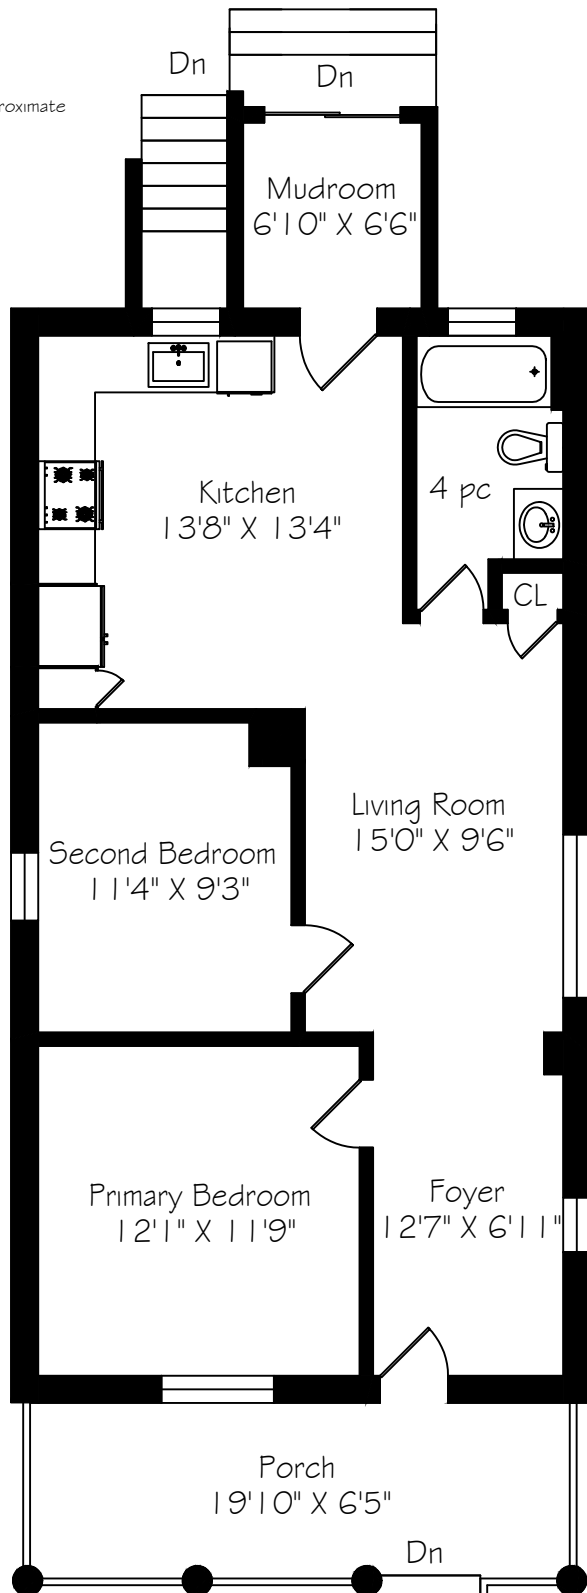

233 Rosethorn Avenue

Measurements and Calculations are approximate
To be used as guidelines only
www.measuredup.ca

Lower Level
1009 Square Feet

Main Floor
912 Square Feet