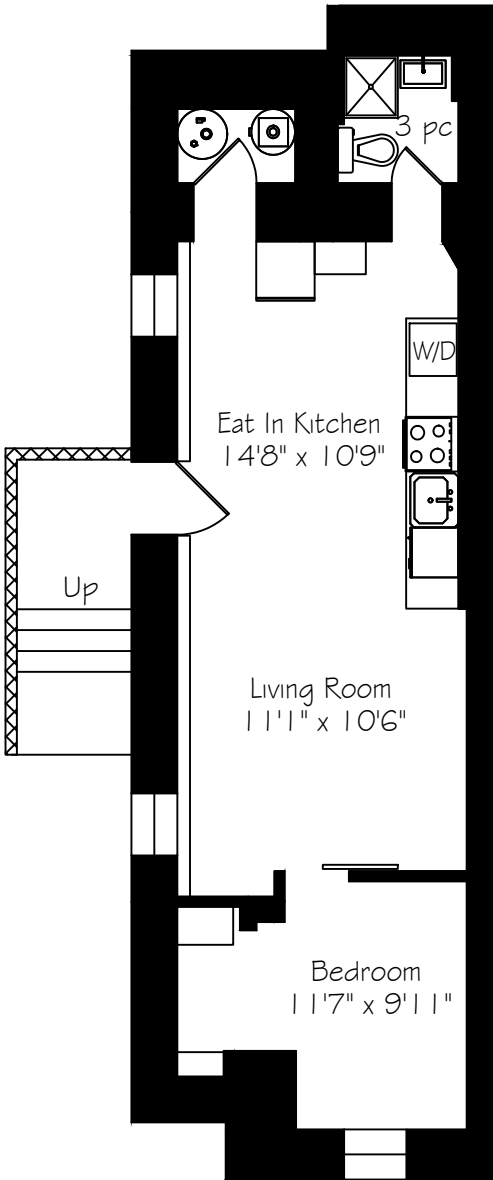

244 Rosemount Avenue

Measurements and Calculations are approximate
To be used as guidelines only
www.measuredup.ca

Lower Level
630 Square Feet

Main Floor
580 Square Feet

Second Floor
562 Square Feet