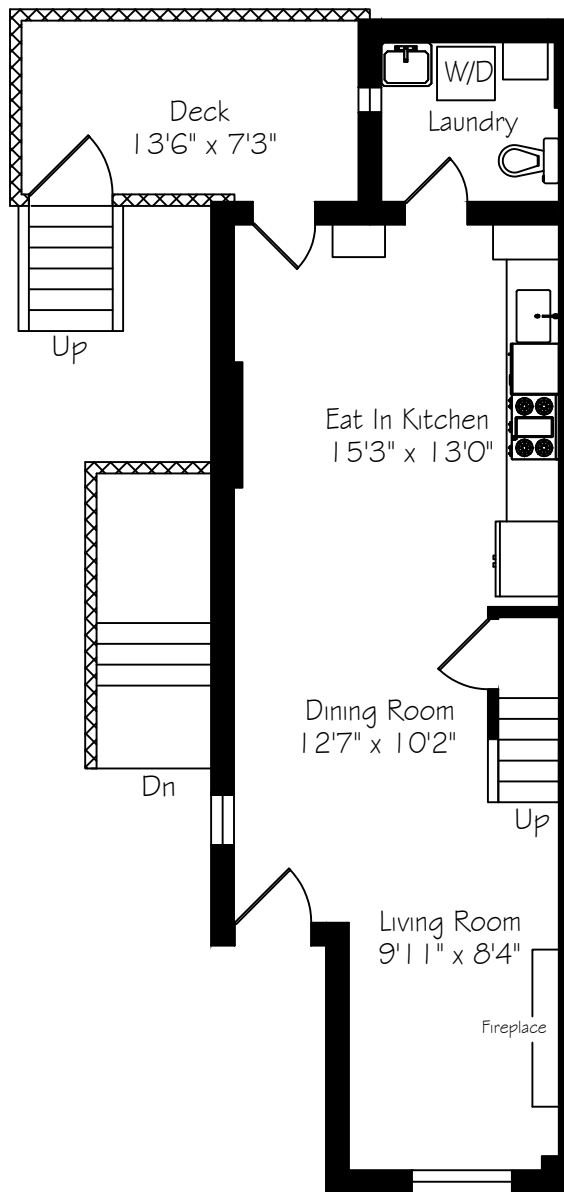

244 Rosemount Avenue

Measurements and Calculations are approximate
To be used as guidelines only
www.measuredup.ca

Lower Level
630 Square Feet

Main Floor
580 Square Feet

Second Floor
562 Square Feet