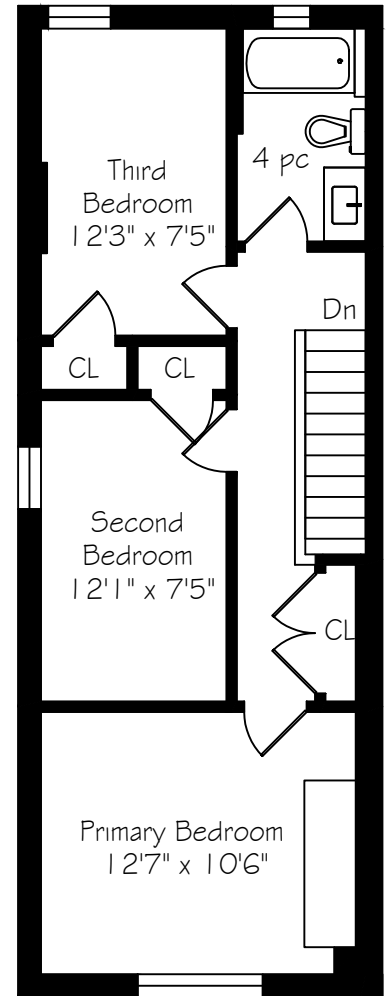

244 Rosemount Avenue

Measurements and Calculations are approximate
To be used as guidelines only
www.measuredup.ca

Lower Level
630 Square Feet

Main Floor
580 Square Feet

Second Floor
562 Square Feet