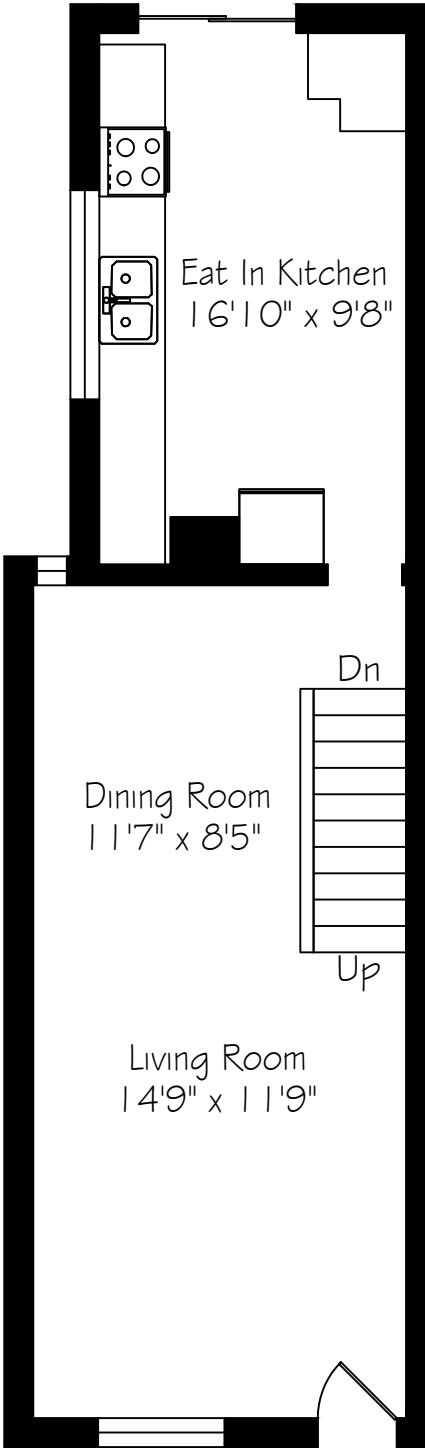

28 Lewis Street

Measurements and Calculations are approximate
To be used as guidelines only
www.measuredup.ca

Lower Level
373 Square Feet

Main Floor
557 Square Feet

Second Floor
557 Square Feet