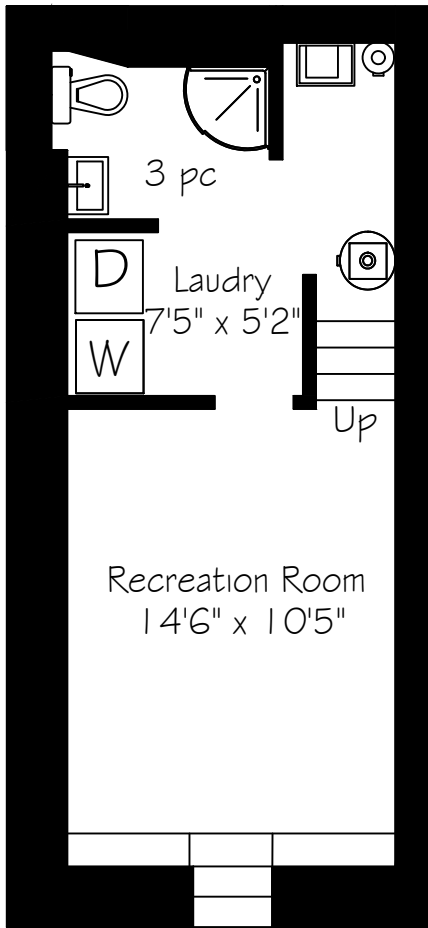

28 Lewis Street

Measurements and Calculations are approximate
To be used as guidelines only
www.measuredup.ca

Lower Level
373 Square Feet

Main Floor
557 Square Feet

Second Floor
557 Square Feet