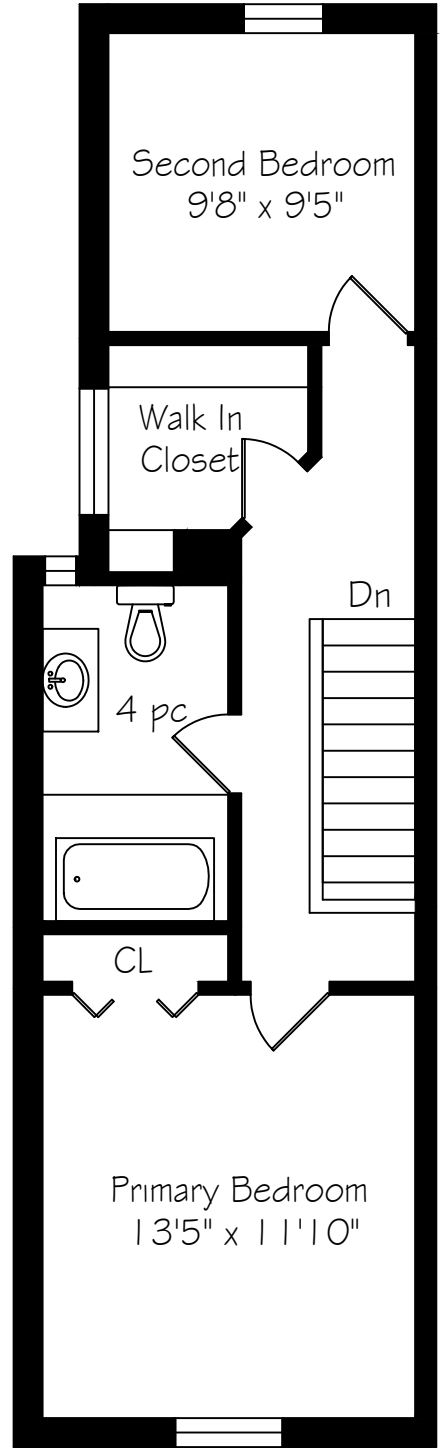

28 Lewis Street

Measurements and Calculations are approximate
To be used as guidelines only
www.measuredup.ca

Lower Level
373 Square Feet

Main Floor
557 Square Feet

Second Floor
557 Square Feet