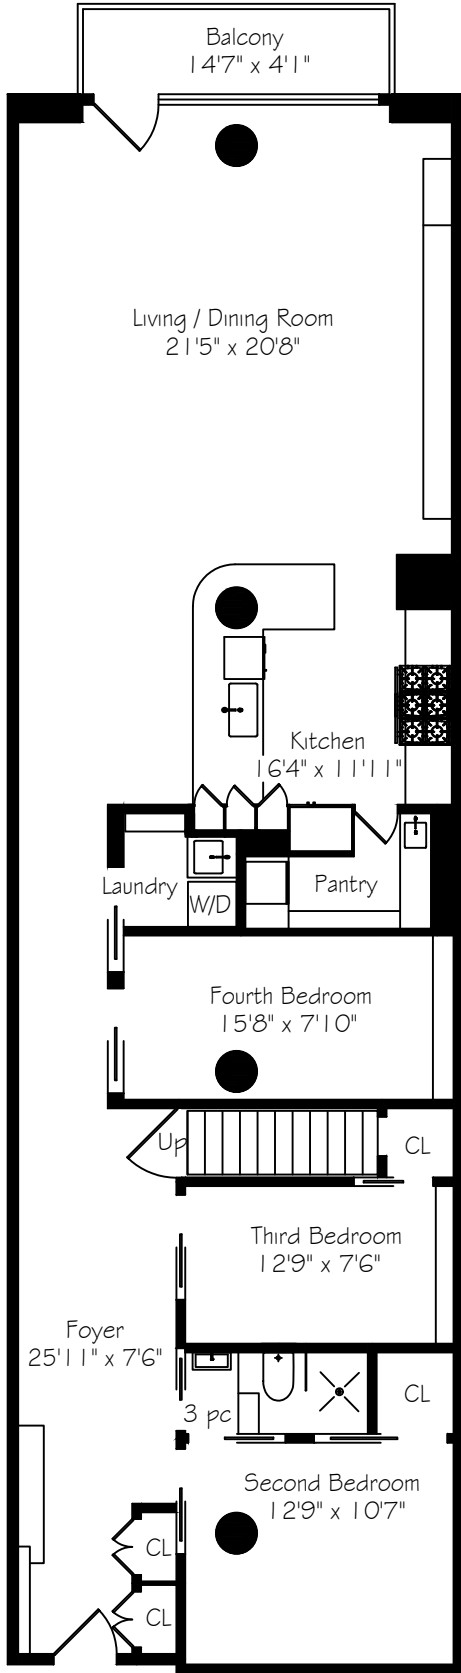

504-90 Sumach Street

Measurements and Calculations are approximate  
To be used as guidelines only  
www.measuredup.ca

Main Floor  
1585 Square Feet  
+ 60 Balcony

Second Floor  
405 Square Feet