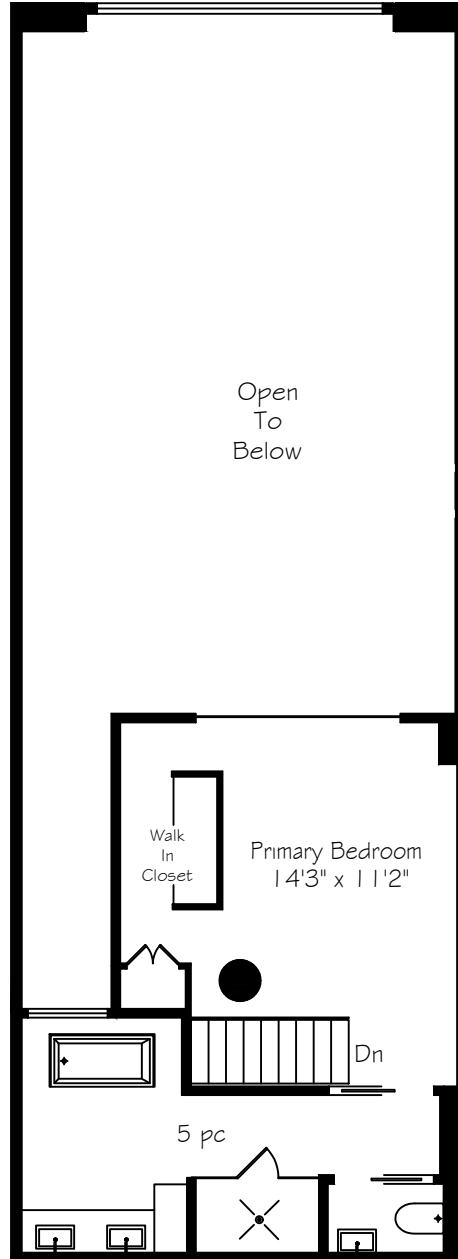

504-90 Sumach Street

Measurements and Calculations are approximate  
To be used as guidelines only  
www.measuredup.ca

Main Floor  
1585 Square Feet  
+ 60 Balcony

Second Floor  
405 Square Feet