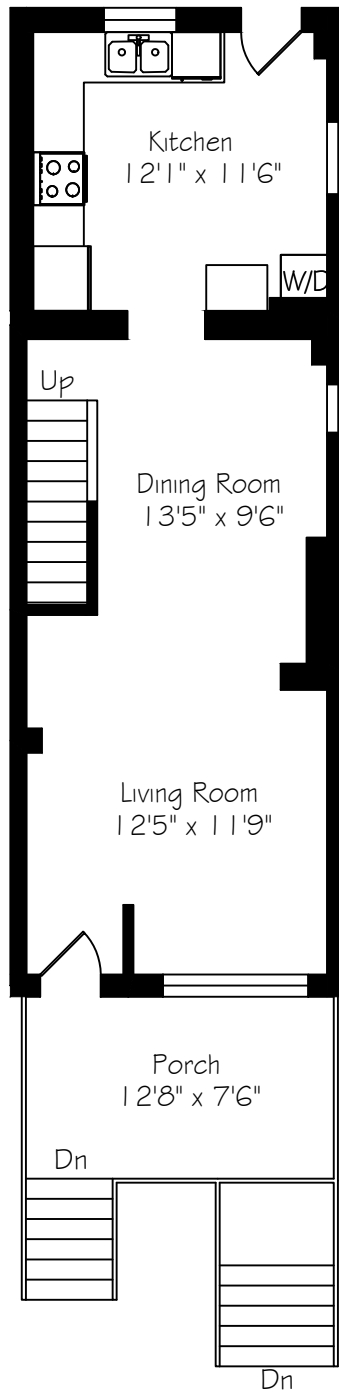

16 Pendrith Street

Measurements and Calculations are approximate
To be used as guidelines only
www.measuredup.ca

Lower Level
680 Square Feet

Main Floor
570 Square Feet

Second Floor
570 Square Feet

Garage
428 Square Feet