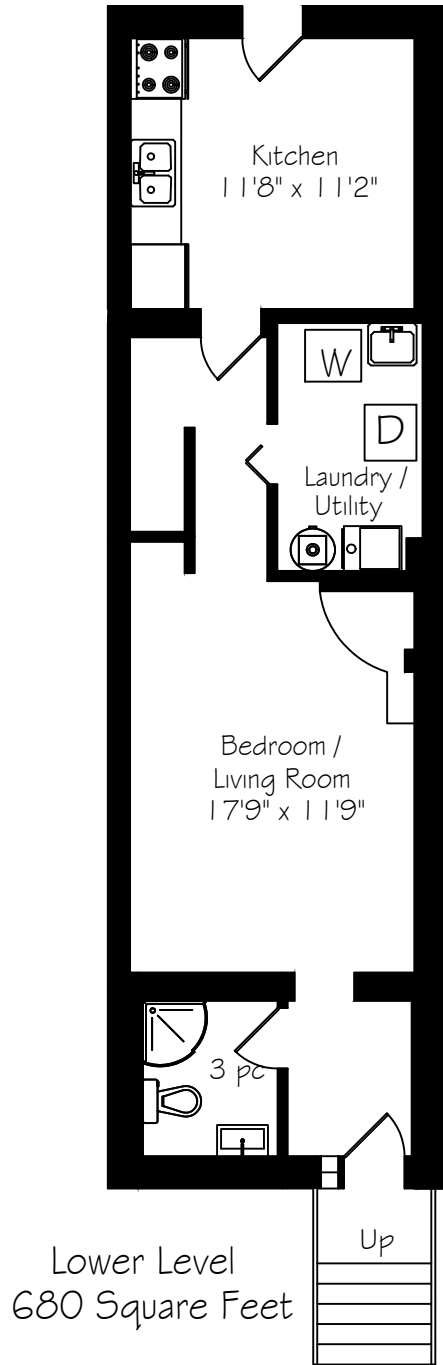

16 Pendrith Street

Measurements and Calculations are approximate
To be used as guidelines only
www.measuredup.ca

Lower Level
680 Square Feet

Main Floor
570 Square Feet

Second Floor
570 Square Feet

Garage
428 Square Feet