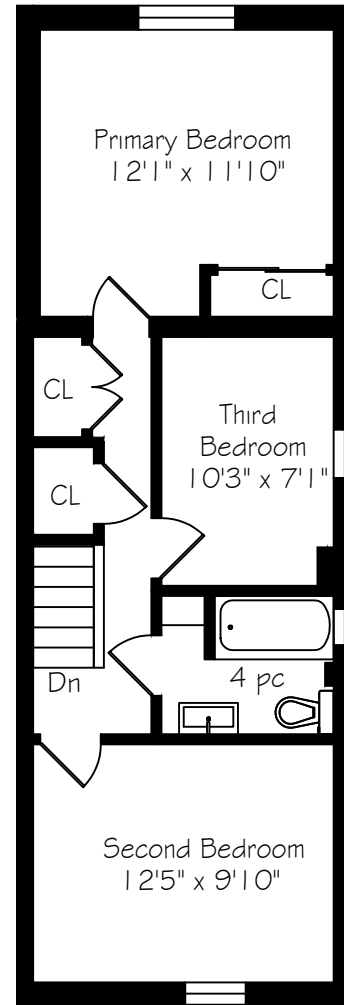

16 Pendrith Street

Measurements and Calculations are approximate
To be used as guidelines only
www.measuredup.ca

Lower Level
680 Square Feet

Main Floor
570 Square Feet

Second Floor
570 Square Feet

Garage
428 Square Feet