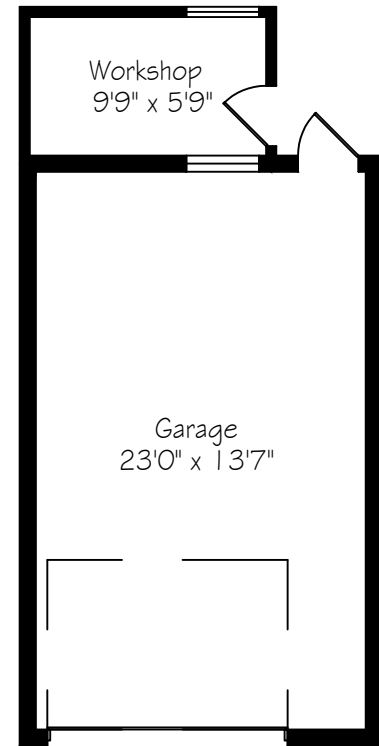

16 Pendrith Street

Measurements and Calculations are approximate
To be used as guidelines only
www.measuredup.ca

Lower Level
680 Square Feet

Main Floor
570 Square Feet

Second Floor
570 Square Feet

Garage
428 Square Feet